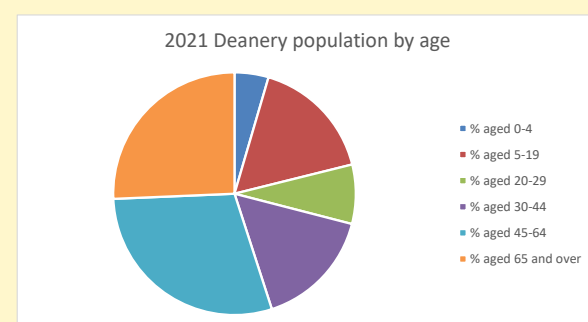

Census Dashboard for the parish of Wigginton in the Deanery of CHIPPING NORTON

Parish population, Census and deprivation summary

Population of parish and deanery

2011, 2018 and 2021

	Parish	Deanery
2011	204	110456
2018	177	116327
2021	215	117,603

That is a total of **32** children and young people

In 2023 your child average weekly attendance was **0**

NB different age groups: 5-17 in 2011, 5-19 in 2021

Parish code: 270097

Number of churches in parish (2022): 1