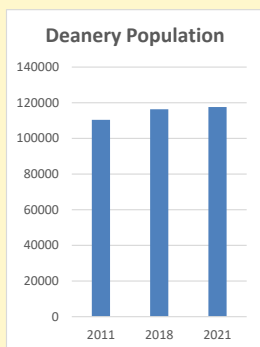

Census Dashboard for the parish of Wigginton in the Deanery of CHIPPING NORTON

Parish population, Census and deprivation summary

Population of parish and deanery

2011, 2018 and 2021

	Parish	Deanery
2011	204	110456
2018	177	116327
2021	215	117,603

Deprivation Rank

2021 **8,804**

(1=most deprived parish in the Church of England, 12,307=least deprived)

Children and Young People

In your parish of **215** people

4.5 % are aged 0-4

5.0 % are aged 5-9

5.5 % are aged 10-14

That is a total of **32** children and young people

In 2023 your child average weekly attendance was **0**

NB different age groups: 5-17 in 2011, 5-19 in 2021

Parish code: 270097

Number of churches in parish (2022): 1