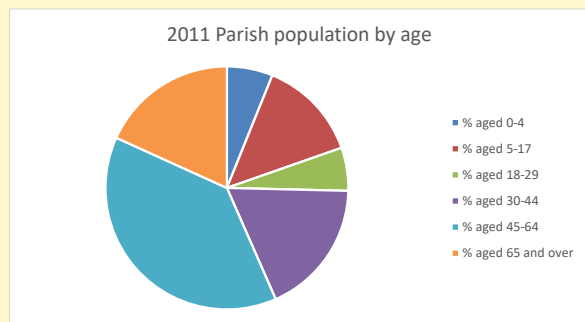

Census Dashboard for the parish of Wigginton in the Deanery of CHIPPING NORTON

Parish population, Census and deprivation summary

Population of parish and deanery

2011, 2018 and 2021

	Parish	Deanery
2011	204	110456
2018	177	116327
2021	215	117,603

Deprivation Rank

2021 **8,804**

(1=most deprived parish in the Church of England, 12,307=least deprived)

Children and Young People

In your parish of **215** people

4.5 % are aged 0-4

5.0 % are aged 5-9

5.5 % are aged 10-14

That is a total of **32** children and young people

In 2023 your child average weekly attendance was **0**

NB different age groups: 5-17 in 2011, 5-19 in 2021

Parish code: 270097

Number of churches in parish (2022): 1