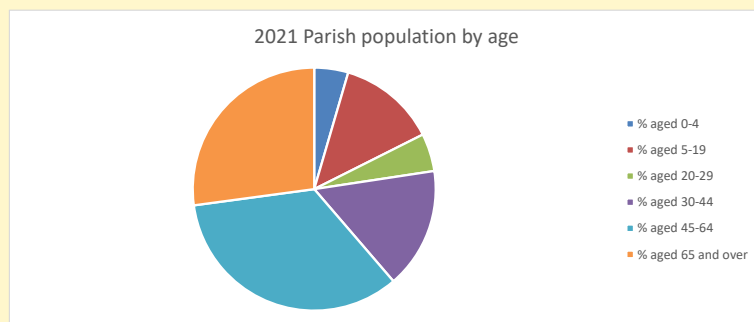

Census Dashboard for the parish of Wigginton in the Deanery of CHIPPING NORTON

Parish population, Census and deprivation summary

Population of parish and deanery

2011, 2018 and 2021

	Parish	Deanery
2011	204	110456
2018	177	116327
2021	215	117,603

That is a total of **32** children and young people

In 2023 your child average weekly attendance was **0**

NB different age groups: 5-17 in 2011, 5-19 in 2021

Parish code: 270097

Number of churches in parish (2022): 1