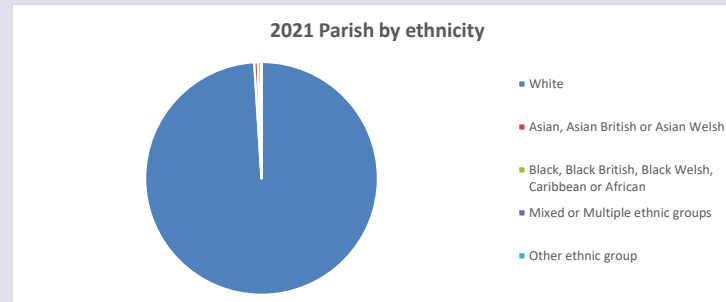

Ethnicity of those in your parish

Thoughts to ponder:

What has surprised you in these tables and charts?

Does your congregation(s) reflect the age and ethnic mix of your parish?

Where are those who have identified as Christians who do not attend your church(es)? Do you have other Christian denomination churches in your parish?

How might this influence your mission plans?

This dashboard contains figures as submitted by churches currently in the parish

Attendance statistics: taken from annual Statistics for Mission returns.

Average weekly attendance: attendance at Sunday and midweek church services & fresh expressions in October;

Every effort has been made to ensure that data are reliable. We would be pleased to be notified of any significant errors or omissions by email to parishreturns@oxford.anglican.org