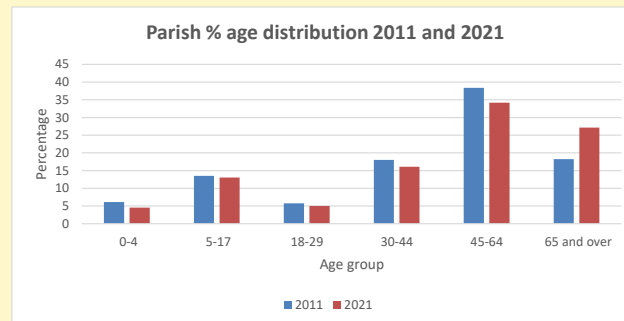

That is a total of **32** children and young people

In 2023 your child average weekly attendance was **0**

NB different age groups: 5-17 in 2011, 5-19 in 2021

Parish code: 270097

Number of churches in parish (2022): 1