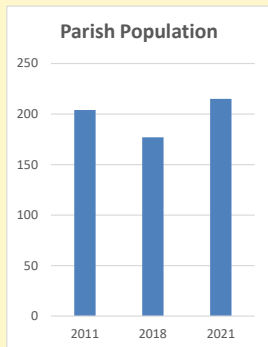

Census Dashboard for the parish of Wigginton in the Deanery of CHIPPING NORTON

Parish population, Census and deprivation summary

Population of parish and deanery

2011, 2018 and 2021

	Parish	Deanery
2011	204	110456
2018	177	116327
2021	215	117,603

Deprivation Rank

2021 **8,804**

(1=most deprived parish in the Church of England, 12,307=least deprived)

Children and Young People

In your parish of **215** people

4.5 % are aged 0-4

5.0 % are aged 5-9

5.5 % are aged 10-14

That is a total of **32** children and young people

In 2023 your child average weekly attendance was **0**

NB different age groups: 5-17 in 2011, 5-19 in 2021

Parish code: 270097

Number of churches in parish (2022): 1