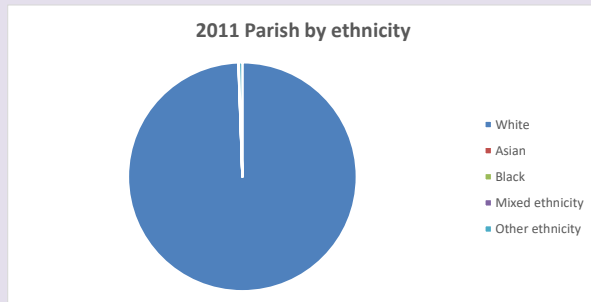

Ethnicity of those in your parish

Thoughts to ponder:

What has surprised you in these tables and charts?

Does your congregation(s) reflect the age and ethnic mix of your parish?

Where are those who have identified as Christians who do not attend your church(es)? Do you have other Christian denomination churches in your parish?

How might this influence your mission plans?

This dashboard contains figures as submitted by churches currently in the parish

Attendance statistics: taken from annual Statistics for Mission returns.

Average weekly attendance: attendance at Sunday and midweek church services & fresh expressions in October;

Every effort has been made to ensure that data are reliable. We would be pleased to be notified of any significant errors or omissions by email to parishreturns@oxford.anglican.org