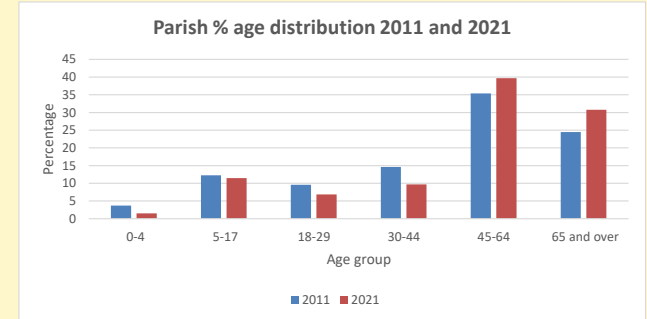

That is a total of 1 children and young people

In 2023 your child average weekly attendance was 0

NB different age groups: 5-17 in 2011, 5-19 in 2021

Parish code: 270098

Number of churches in parish (2022): 1