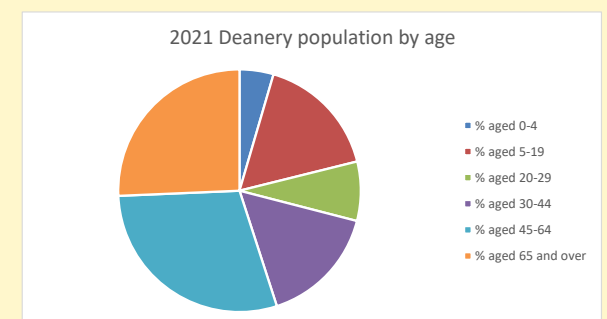

Census Dashboard for the parish of Wilcote in the Deanery of CHIPPING NORTON

Parish population, Census and deprivation summary

Population of parish and deanery

2011, 2018 and 2021

| | Parish | Deanery |
|------|--------|---------|
| 2011 | 18 | 110456 |
| 2018 | 18 | 116327 |
| 2021 | 21 | 117,603 |

That is a total of 1 children and young people

In 2023 your child average weekly attendance was 0

NB different age groups: 5-17 in 2011, 5-19 in 2021

Parish code: 270098

Number of churches in parish (2022): 1