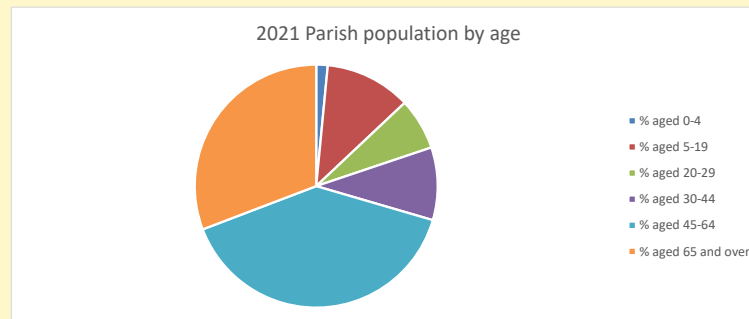

That is a total of 1 children and young people

In 2023 your child average weekly attendance was 0

NB different age groups: 5-17 in 2011, 5-19 in 2021

Parish code: 270098

Number of churches in parish (2022): 1