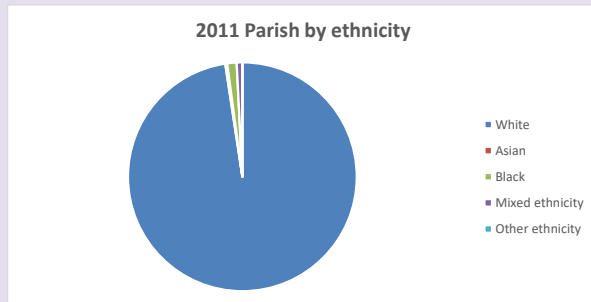

Ethnicity of those in your parish

Thoughts to ponder:

What has surprised you in these tables and charts?

Does your congregation(s) reflect the age and ethnic mix of your parish?

Where are those who have identified as Christians who do not attend your church(es)? Do you have other Christian denomination churches in your parish?

How might this influence your mission plans?

This dashboard contains figures as submitted by churches currently in the parish

Attendance statistics: taken from annual Statistics for Mission returns.

Average weekly attendance: attendance at Sunday and midweek church services & fresh expressions in October;

Every effort has been made to ensure that data are reliable. We would be pleased to be notified of any significant errors or omissions by email to parishreturns@oxford.anglican.org