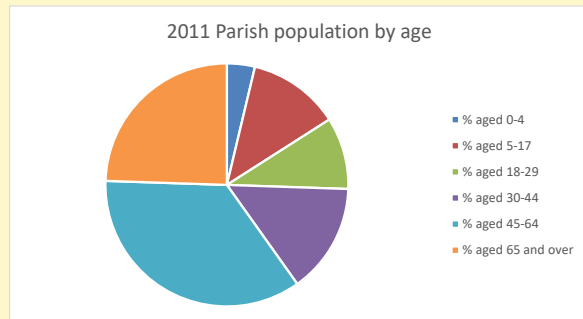

Census Dashboard for the parish of Wilcote in the Deanery of CHIPPING NORTON

Parish population, Census and deprivation summary

Population of parish and deanery

2011, 2018 and 2021

| | Parish | Deanery |
|------|--------|---------|
| 2011 | 18 | 110456 |
| 2018 | 18 | 116327 |
| 2021 | 21 | 117,603 |

That is a total of 1 children and young people

In 2023 your child average weekly attendance was 0

NB different age groups: 5-17 in 2011, 5-19 in 2021

Parish code: 270098

Number of churches in parish (2022): 1