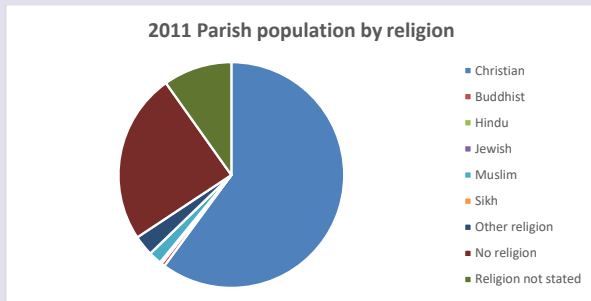

The above statistics have been mapped onto parish boundaries so are approximations.

For more information, see:

<https://www.churchofengland.org/researchandstats>

Religion of those in your parish

Your parish population in 2021 was 21
In 2021 62.4% said they are Christian. That is 13 people. In your parish your average weekly attendance is 0