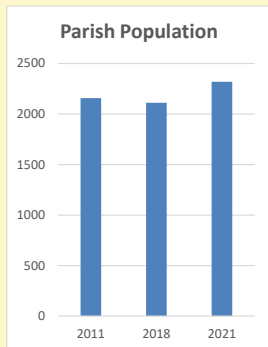

Census Dashboard for the parish of Deddington in the Deanery of DEDDINGTON

Parish population, Census and deprivation summary

Population of parish and deanery

2011, 2018 and 2021

	Parish	Deanery
2011	2,158	110,456
2018	2,112	116,327
2021	2,320	117,603

Deprivation Rank

2021 11,644

(1=most deprived parish in the Church of England, 12,307=least deprived)

Children and Young People

In your parish of 2320 people

5.3 % are aged 0-4

5.1 % are aged 5-9

5.0 % are aged 10-14

That is a total of 359 children and young people

In 2023 your child average weekly attendance was 4

NB different age groups: 5-17 in 2011, 5-19 in 2021

Parish code: 270142

Number of churches in parish (2022): 2