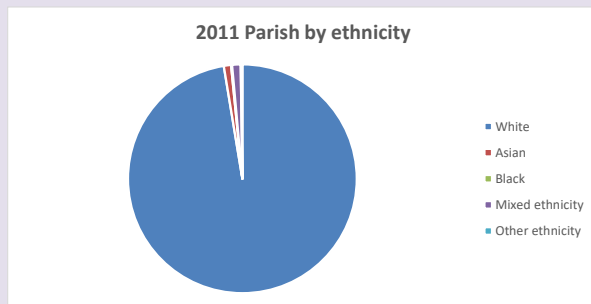

In 2021 53.6% said they are Christian. That is 1244 people. In your parish your average weekly attendance is 76

Ethnicity of those in your parish

Thoughts to ponder:

What has surprised you in these tables and charts?