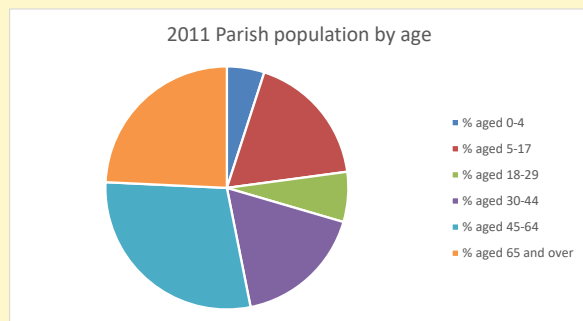

Deprivation Rank

2021 11,644

(1=most deprived parish in the Church of England, 12,307=least deprived)

Children and Young People

In your parish of 2320 people

5.3 % are aged 0-4

5.1 % are aged 5-9

5.0 % are aged 10-14

That is a total of 359 children and young people

In 2023 your child average weekly attendance was 4

NB different age groups: 5-17 in 2011, 5-19 in 2021

Parish code: 270142

Number of churches in parish (2022): 2