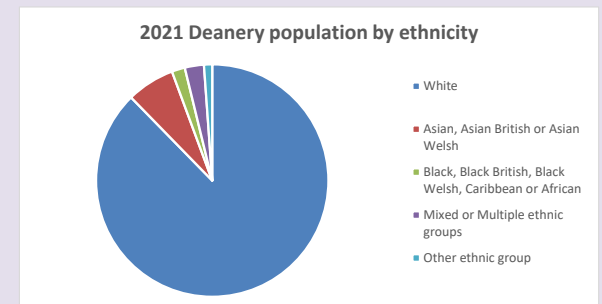

Ethnicity of those in your parish

Thoughts to ponder:

What has surprised you in these tables and charts?

Does your congregation(s) reflect the age and ethnic mix of your parish?

Where are those who have identified as Christians who do not attend your church(es)? Do you have other Christian denomination churches in your parish?

How might this influence your mission plans?

This dashboard contains figures as submitted by churches currently in the parish

Attendance statistics: taken from annual Statistics for Mission returns.

Average weekly attendance: attendance at Sunday and midweek church services & fresh expressions in October;

Every effort has been made to ensure that data are reliable. We would be pleased to be notified of any significant errors or omissions by email to parishreturns@oxford.anglican.org