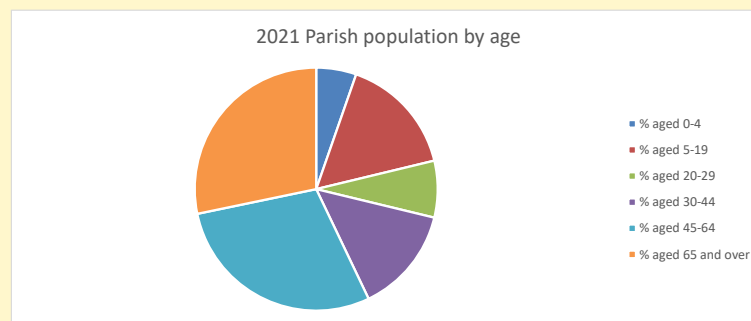

That is a total of 359 children and young people

In 2023 your child average weekly attendance was 4

NB different age groups: 5-17 in 2011, 5-19 in 2021

Parish code: 270142

Number of churches in parish (2022): 2