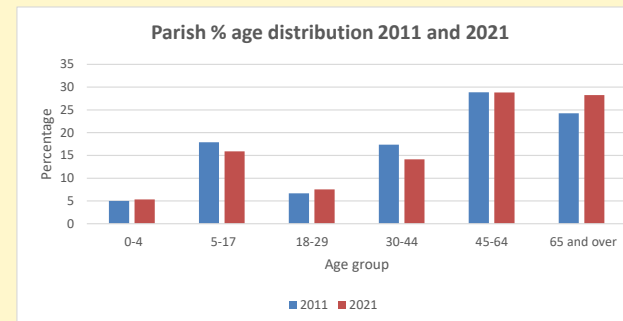

That is a total of 359 children and young people

In 2023 your child average weekly attendance was 4

NB different age groups: 5-17 in 2011, 5-19 in 2021

Parish code: 270142

Number of churches in parish (2022): 2