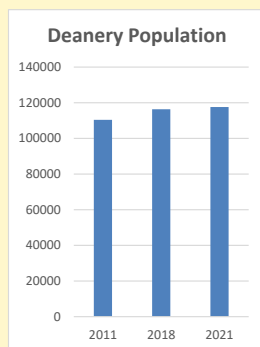

Census Dashboard for the parish of Deddington in the Deanery of DEDDINGTON

Parish population, Census and deprivation summary

Population of parish and deanery

2011, 2018 and 2021

	Parish	Deanery
2011	2,158	110,456
2018	2,112	116,327
2021	2,320	117,603

Deprivation Rank

2021 11,644

(1=most deprived parish in the Church of England, 12,307=least deprived)

Children and Young People

In your parish of 2320 people

5.3 % are aged 0-4

5.1 % are aged 5-9

5.0 % are aged 10-14

That is a total of 359 children and young people

In 2023 your child average weekly attendance was 4

NB different age groups: 5-17 in 2011, 5-19 in 2021

Parish code: 270142

Number of churches in parish (2022): 2