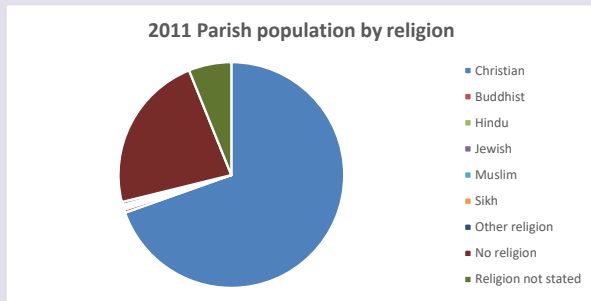

Religion of those in your parish

Your parish population in 2021 was 2320

In 2021 53.6% said they are Christian. That is 1244 people. In your parish your average weekly attendance is 76