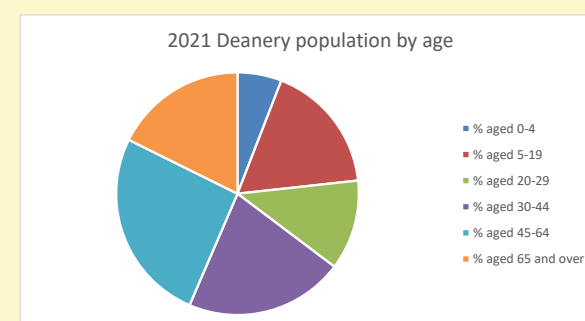

That is a total of 359 children and young people

In 2023 your child average weekly attendance was 4

NB different age groups: 5-17 in 2011, 5-19 in 2021

Parish code: 270142

Number of churches in parish (2022): 2