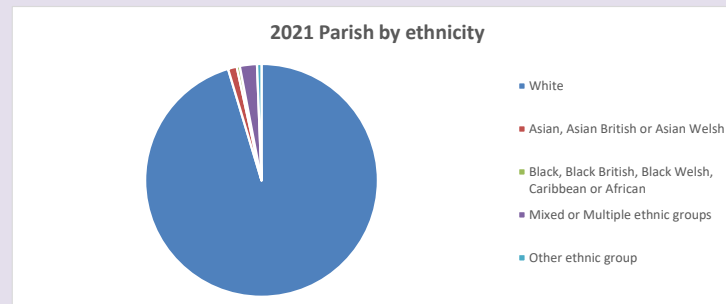

Ethnicity of those in your parish

Thoughts to ponder:

What has surprised you in these tables and charts?

Does your congregation(s) reflect the age and ethnic mix of your parish?

Where are those who have identified as Christians who do not attend your church(es)? Do you have other Christian denomination churches in your parish?

How might this influence your mission plans?

This dashboard contains figures as submitted by churches currently in the parish

Attendance statistics: taken from annual Statistics for Mission returns.

Average weekly attendance: attendance at Sunday and midweek church services & fresh expressions in October;

Every effort has been made to ensure that data are reliable. We would be pleased to be notified of any significant errors or omissions by email to parishreturns@oxford.anglican.org