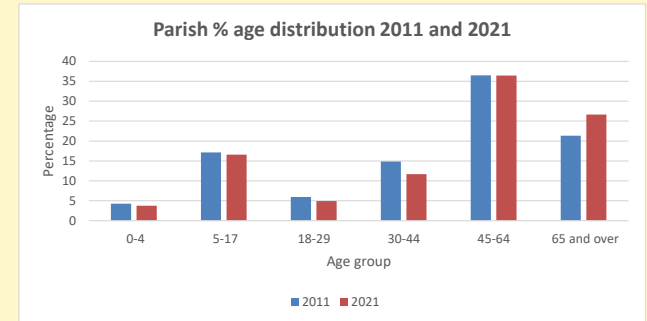

That is a total of **69**
 children and young people

In 2023 your child average
 weekly attendance was **0**

NB different age groups: 5-17 in 2011, 5-19 in 2021

Parish code: 270155

Number of churches in parish (2022): 2