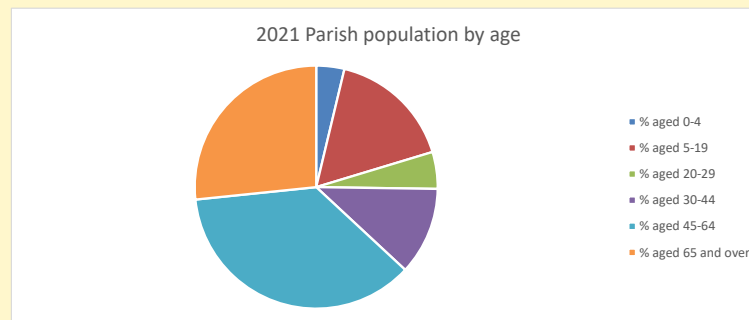

That is a total of **69**
 children and young people

In 2023 your child average
 weekly attendance was **0**

NB different age groups: 5-17 in 2011, 5-19 in 2021

Parish code: 270155

Number of churches in parish (2022): 2