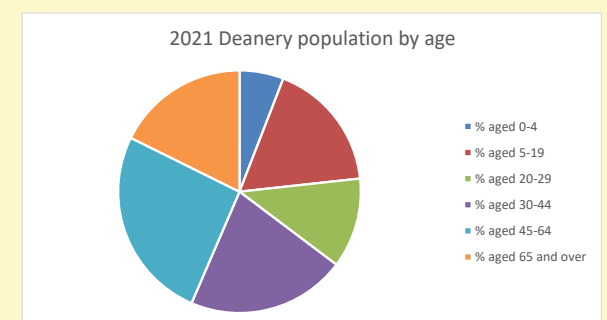

That is a total of **69**
 children and young people

In 2023 your child average
 weekly attendance was **0**

NB different age groups: 5-17 in 2011, 5-19 in 2021

Parish code: 270155

Number of churches in parish (2022): 2