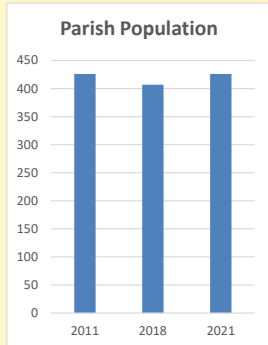

Census Dashboard for the parish of Shenington w Alkerton in the Deanery of DEDDINGTON

Parish population, Census and deprivation summary

Population of parish and deanery

2011, 2018 and 2021

	Parish	Deanery
2011	426	110456
2018	407	116327
2021	426	117,603

Deprivation Rank

2021 **7,335**

(1=most deprived parish in the Church of England, 12,307=least deprived)

Children and Young People

In your parish of **426** people
 3.7 % are aged 0-4
 5.1 % are aged 5-9
 7.2 % are aged 10-14

That is a total of **69**
 children and young people

In 2023 your child average
 weekly attendance was **0**

NB different age groups: 5-17 in 2011, 5-19 in 2021

Parish code: 270155

Number of churches in parish (2022): 2