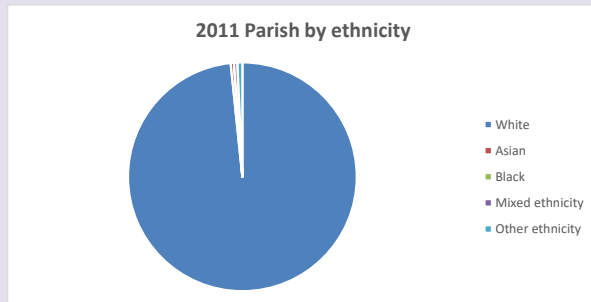

In 2021 62.1% said they are Christian. That is 264 people. In your parish your average weekly attendance is 7

Ethnicity of those in your parish

Thoughts to ponder:

What has surprised you in these tables and charts?