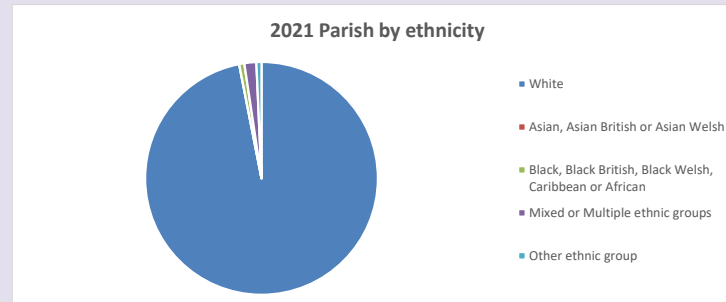

Ethnicity of those in your parish

Thoughts to ponder:

What has surprised you in these tables and charts?

Does your congregation(s) reflect the age and ethnic mix of your parish?

Where are those who have identified as Christians who do not attend your church(es)? Do you have other Christian denomination churches in your parish?

How might this influence your mission plans?

This dashboard contains figures as submitted by churches currently in the parish

Attendance statistics: taken from annual Statistics for Mission returns.

Average weekly attendance: attendance at Sunday and midweek church services & fresh expressions in October;

Every effort has been made to ensure that data are reliable. We would be pleased to be notified of any significant errors or omissions by email to parishreturns@oxford.anglican.org