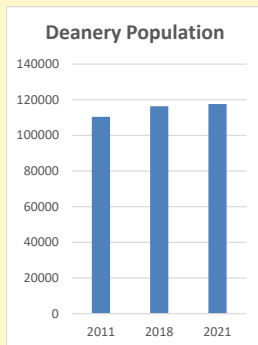

Census Dashboard for the parish of Shenington w Alkerton in the Deanery of DEDDINGTON

Parish population, Census and deprivation summary

Population of parish and deanery

2011, 2018 and 2021

	Parish	Deanery
2011	426	110456
2018	407	116327
2021	426	117,603

Deprivation Rank

2021 **7,335**

(1=most deprived parish in the Church of England, 12,307=least deprived)

Children and Young People

In your parish of **426** people
 3.7 % are aged 0-4
 5.1 % are aged 5-9
 7.2 % are aged 10-14

That is a total of **69**
 children and young people

In 2023 your child average
 weekly attendance was **0**

NB different age groups: 5-17 in 2011, 5-19 in 2021

Parish code: 270155

Number of churches in parish (2022): 2