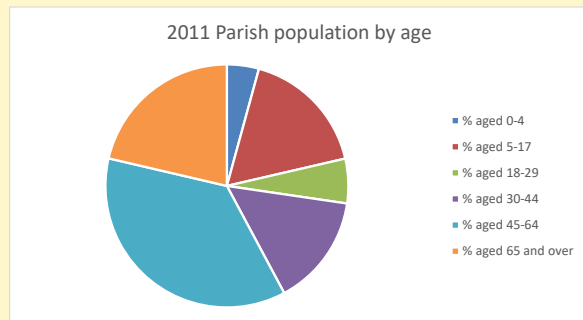

Deprivation Rank

2021 **7,335**

(1=most deprived parish in the Church of England, 12,307=least deprived)

Children and Young People

In your parish of **426** people
 3.7 % are aged 0-4
 5.1 % are aged 5-9
 7.2 % are aged 10-14

That is a total of **69**
 children and young people

In 2023 your child average
 weekly attendance was **0**

NB different age groups: 5-17 in 2011, 5-19 in 2021

Parish code: 270155

Number of churches in parish (2022): 2