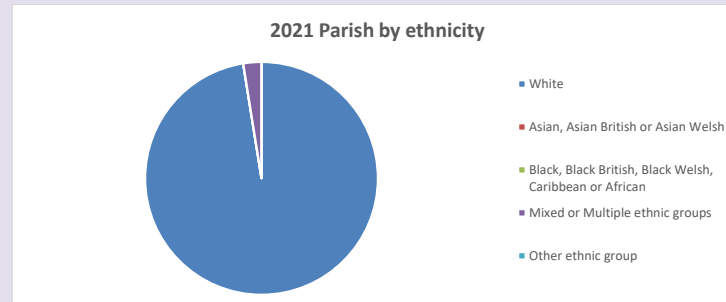

Ethnicity of those in your parish

Thoughts to ponder:

What has surprised you in these tables and charts?

Does your congregation(s) reflect the age and ethnic mix of your parish?

Where are those who have identified as Christians who do not attend your church(es)? Do you have other Christian denomination churches in your parish?

How might this influence your mission plans?

This dashboard contains figures as submitted by churches currently in the parish

Attendance statistics: taken from annual Statistics for Mission returns.

Average weekly attendance: attendance at Sunday and midweek church services & fresh expressions in October;

Every effort has been made to ensure that data are reliable. We would be pleased to be notified of any significant errors or omissions by email to parishreturns@oxford.anglican.org