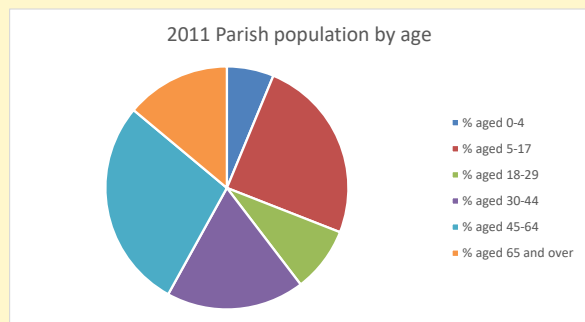

### Children and Young People

In your parish of **241** people

3.8 % are aged 0-4

5.4 % are aged 5-9

5.4 % are aged 10-14

That is a total of **35** children and young people

In 2023 your child average weekly attendance was **0**