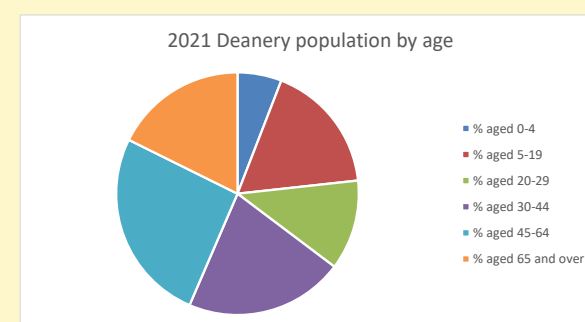

### Children and Young People

In your parish of **241** people

3.8 % are aged 0-4

5.4 % are aged 5-9

5.4 % are aged 10-14

That is a total of **35** children and young people

In 2023 your child average weekly attendance was **0**