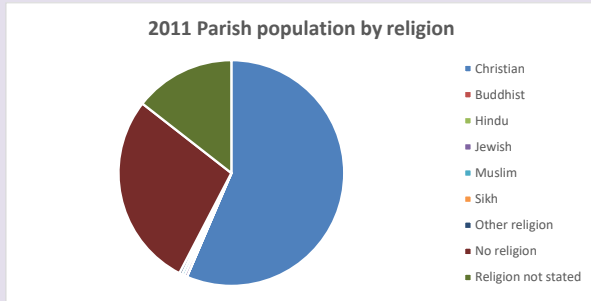

Religion of those in your parish

Your parish population in 2021 was 241

In 2021 **46.4%** said they are Christian. That is **112** people. In your parish your average weekly attendance is **9**