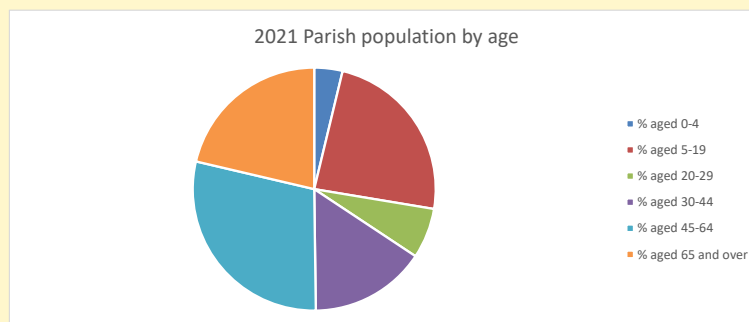

### Children and Young People

In your parish of **241** people

3.8 % are aged 0-4

5.4 % are aged 5-9

5.4 % are aged 10-14

That is a total of **35** children and young people

In 2023 your child average weekly attendance was **0**

NB different age groups: 5-17 in 2011, 5-19 in 2021

Parish code: 270158

Number of churches in parish (2022): 1

For more detailed census & deprivation info: see <http://arcg.is/1RaS4CS>  
<https://www.churchofengland.org/researchandstats>  
 and <http://www2.cuf.org.uk/poverty-england/poverty-map>