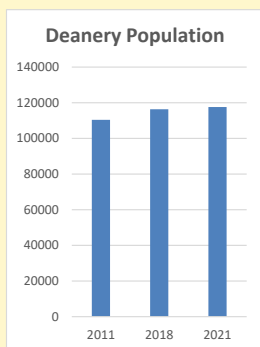

### Children and Young People

In your parish of **241** people

3.8 % are aged 0-4

5.4 % are aged 5-9

5.4 % are aged 10-14

That is a total of **35** children and young people

In 2023 your child average weekly attendance was **0**

NB different age groups: 5-17 in 2011, 5-19 in 2021

Parish code: 270158

Number of churches in parish (2022): 1

For more detailed census & deprivation info: see <http://arcg.is/1RaS4CS>  
<https://www.churchofengland.org/researchandstats>  
 and <http://www2.cuf.org.uk/poverty-england/poverty-map>