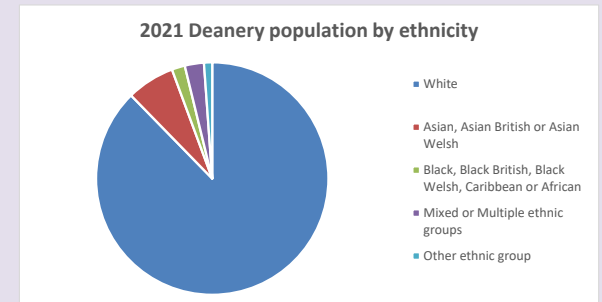

Ethnicity of those in your parish

Thoughts to ponder:

What has surprised you in these tables and charts?

Does your congregation(s) reflect the age and ethnic mix of your parish?

Where are those who have identified as Christians who do not attend your church(es)? Do you have other Christian denomination churches in your parish?

How might this influence your mission plans?

This dashboard contains figures as submitted by churches currently in the parish

Attendance statistics: taken from annual Statistics for Mission returns.

Average weekly attendance: attendance at Sunday and midweek church services & fresh expressions in October;

Every effort has been made to ensure that data are reliable. We would be pleased to be notified of any significant errors or omissions by email to parishreturns@oxford.anglican.org