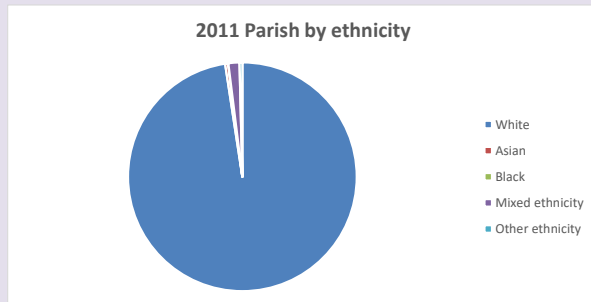

Ethnicity of those in your parish

Thoughts to ponder:

What has surprised you in these tables and charts?

Does your congregation(s) reflect the age and ethnic mix of your parish?

Where are those who have identified as Christians who do not attend your church(es)? Do you have other Christian denomination churches in your parish?

How might this influence your mission plans?

This dashboard contains figures as submitted by churches currently in the parish

Attendance statistics: taken from annual Statistics for Mission returns.

Average weekly attendance: attendance at Sunday and midweek church services & fresh expressions in October;

Every effort has been made to ensure that data are reliable. We would be pleased to be notified of any significant errors or omissions by email to parishreturns@oxford.anglican.org