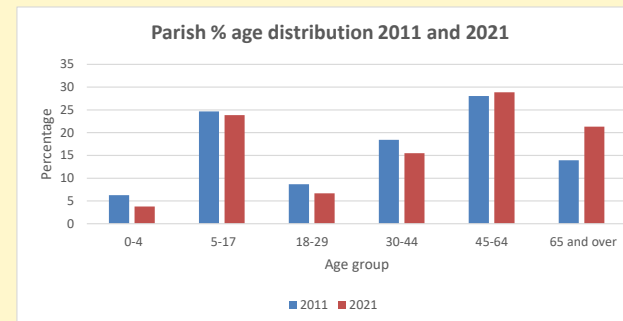

### Children and Young People

In your parish of **241** people

3.8 % are aged 0-4

5.4 % are aged 5-9

5.4 % are aged 10-14

That is a total of **35** children and young people

In 2023 your child average weekly attendance was **0**