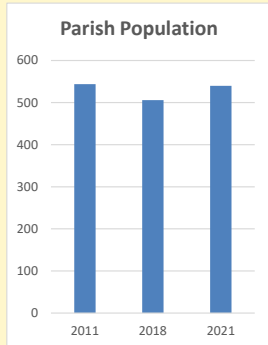

### Children and Young People

In your parish of **540** people

3.3 % are aged 0-4

4.4 % are aged 5-9

5.4 % are aged 10-14

That is a total of **71** children and young people

In 2023 your child average weekly attendance was **1**

NB different age groups: 5-17 in 2011, 5-19 in 2021

Parish code: 270161

Number of churches in parish (2022): 2

For more detailed census & deprivation info: see <http://arcg.is/1RaS4CS>  
<https://www.churchofengland.org/researchandstats>  
 and <http://www2.cuf.org.uk/poverty-england/poverty-map>