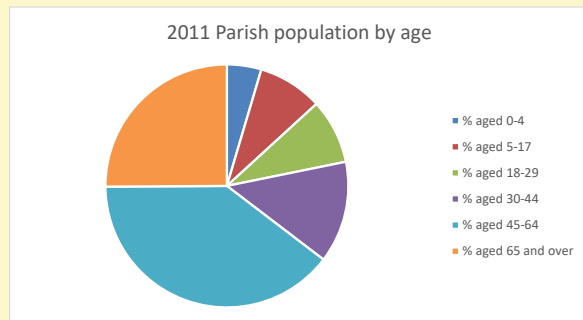

### Children and Young People

In your parish of **540** people

3.3 % are aged 0-4

4.4 % are aged 5-9

5.4 % are aged 10-14

That is a total of **71** children and young people

In 2023 your child average weekly attendance was **1**