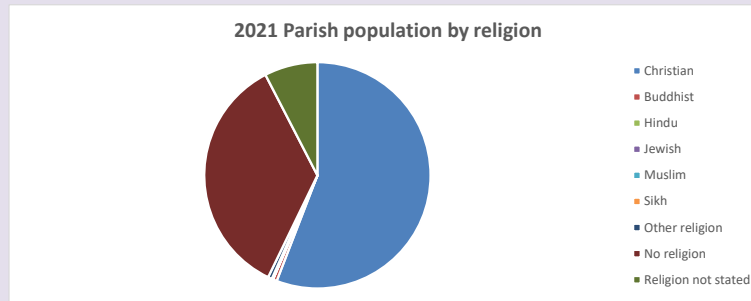

Religion of those in your parish

Your parish population in 2021 was 540

In 2021 **55.9%** said they are Christian. That is **302 people.** In your parish your average weekly attendance is **19**