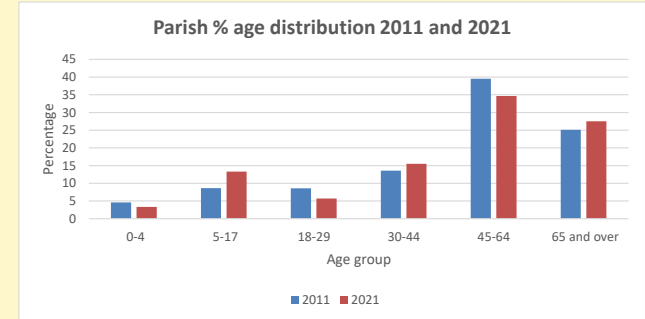

### Children and Young People

In your parish of **540** people

3.3 % are aged 0-4

4.4 % are aged 5-9

5.4 % are aged 10-14

That is a total of **71** children and young people

In 2023 your child average weekly attendance was **1**