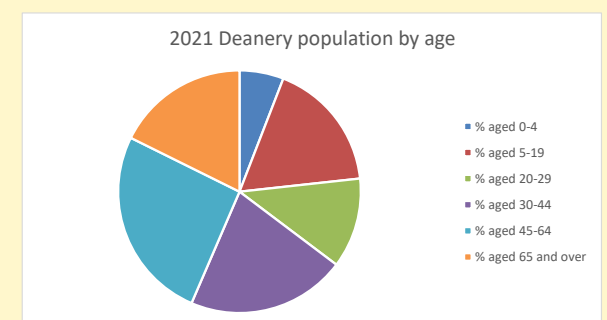

### Children and Young People

In your parish of **540** people

3.3 % are aged 0-4

4.4 % are aged 5-9

5.4 % are aged 10-14

That is a total of **71** children and young people

In 2023 your child average weekly attendance was **1**