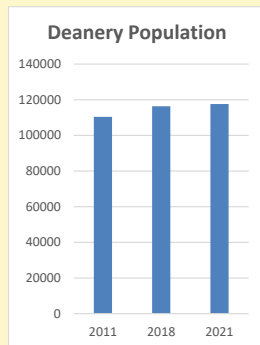

### Children and Young People

In your parish of **540** people

3.3 % are aged 0-4

4.4 % are aged 5-9

5.4 % are aged 10-14

That is a total of **71** children and young people

In 2023 your child average weekly attendance was **1**

NB different age groups: 5-17 in 2011, 5-19 in 2021

Parish code: 270161

Number of churches in parish (2022): 2

For more detailed census & deprivation info: see <http://arcg.is/1RaS4CS>  
<https://www.churchofengland.org/researchandstats>  
 and <http://www2.cuf.org.uk/poverty-england/poverty-map>