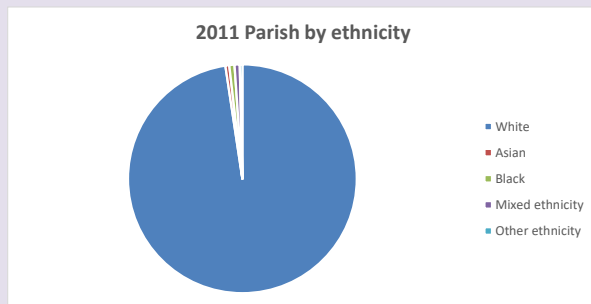

Ethnicity of those in your parish

Thoughts to ponder:

What has surprised you in these tables and charts?

Does your congregation(s) reflect the age and ethnic mix of your parish?

Where are those who have identified as Christians who do not attend your church(es)? Do you have other Christian denomination churches in your parish?

How might this influence your mission plans?

This dashboard contains figures as submitted by churches currently in the parish

Attendance statistics: taken from annual Statistics for Mission returns.

Average weekly attendance: attendance at Sunday and midweek church services & fresh expressions in October;

Every effort has been made to ensure that data are reliable. We would be pleased to be notified of any significant errors or omissions by email to parishreturns@oxford.anglican.org