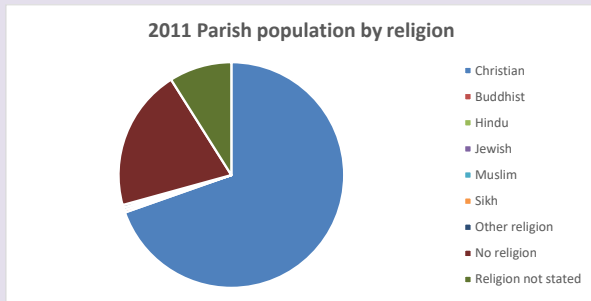

Religion of those in your parish

Your parish population in 2021 was 540

In 2021 **55.9%** said they are Christian. That is **302 people.** In your parish your average weekly attendance is **19**