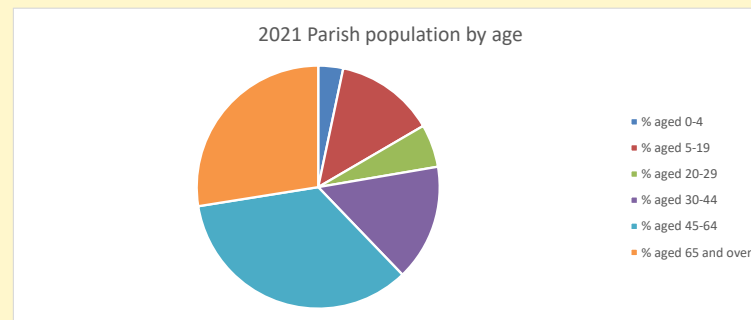

### Children and Young People

In your parish of **540** people

3.3 % are aged 0-4

4.4 % are aged 5-9

5.4 % are aged 10-14

That is a total of **71** children and young people

In 2023 your child average weekly attendance was **1**

NB different age groups: 5-17 in 2011, 5-19 in 2021

Parish code: 270161

Number of churches in parish (2022): 2

For more detailed census & deprivation info: see <http://arcg.is/1RaS4CS>  
<https://www.churchofengland.org/researchandstats>  
 and <http://www2.cuf.org.uk/poverty-england/poverty-map>