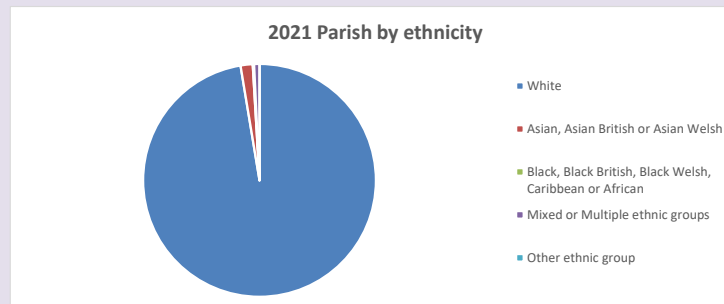

Ethnicity of those in your parish

Thoughts to ponder:

What has surprised you in these tables and charts?

Does your congregation(s) reflect the age and ethnic mix of your parish?

Where are those who have identified as Christians who do not attend your church(es)? Do you have other Christian denomination churches in your parish?

How might this influence your mission plans?

This dashboard contains figures as submitted by churches currently in the parish

Attendance statistics: taken from annual Statistics for Mission returns.

Average weekly attendance: attendance at Sunday and midweek church services & fresh expressions in October;

Every effort has been made to ensure that data are reliable. We would be pleased to be notified of any significant errors or omissions by email to parishreturns@oxford.anglican.org