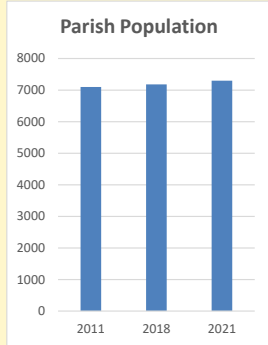

Deprivation Rank

2021 12,074

(1=most deprived parish in the Church of England, 12,307=least deprived)

Children and Young People

In your parish of 7295 people

5.0 % are aged 0-4

5.5 % are aged 5-9

6.2 % are aged 10-14

That is a total of 1217 children and young people

In 2023 your child average weekly attendance was 49

NB different age groups: 5-17 in 2011, 5-19 in 2021

Parish code: 270169

Number of churches in parish (2022): 1

For more information, see:

<https://www.churchofengland.org/researchandstats>

133
Produced by Diocese of Oxford April 2024

Religion of those in your parish

Your parish population in 2021 was 7295

In 2021 51.8% said they are Christian. That is 3778 people. In your parish your average weekly attendance is 132