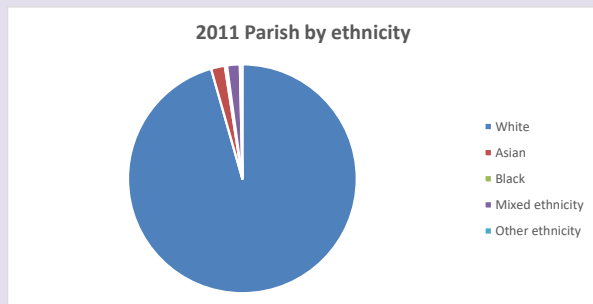

Ethnicity of those in your parish

Thoughts to ponder:

What has surprised you in these tables and charts?

Does your congregation(s) reflect the age and ethnic mix of your parish?

Where are those who have identified as Christians who do not attend your church(es)? Do you have other Christian denomination churches in your parish?

How might this influence your mission plans?

This dashboard contains figures as submitted by churches currently in the parish

Attendance statistics: taken from annual Statistics for Mission returns.

Average weekly attendance: attendance at Sunday and midweek church services & fresh expressions in October;

Every effort has been made to ensure that data are reliable. We would be pleased to be notified of any significant errors or omissions by email to parishreturns@oxford.anglican.org