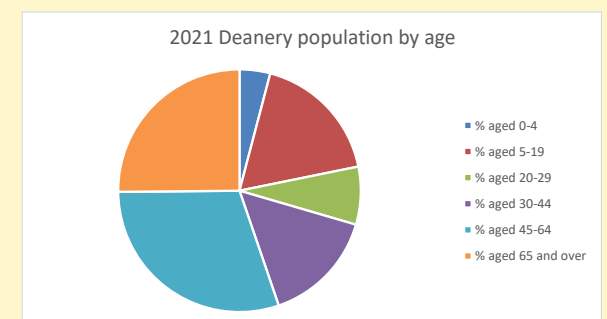

That is a total of 1217 children and young people

In 2023 your child average weekly attendance was 49

NB different age groups: 5-17 in 2011, 5-19 in 2021

Parish code: 270169

Number of churches in parish (2022): 1