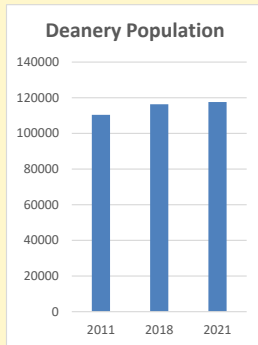

Deprivation Rank

2021 12,074

(1=most deprived parish in the Church of England, 12,307=least deprived)

Children and Young People

In your parish of 7295 people

5.0 % are aged 0-4

5.5 % are aged 5-9

6.2 % are aged 10-14

That is a total of 1217 children and young people

In 2023 your child average weekly attendance was 49

NB different age groups: 5-17 in 2011, 5-19 in 2021

Parish code: 270169

Number of churches in parish (2022): 1

For more information, see:

<https://www.churchofengland.org/researchandstats>

133
Produced by Diocese of Oxford April 2024

Religion of those in your parish

Your parish population in 2021 was 7295

In 2021 51.8% said they are Christian. That is 3778 people. In your parish your average weekly attendance is 132