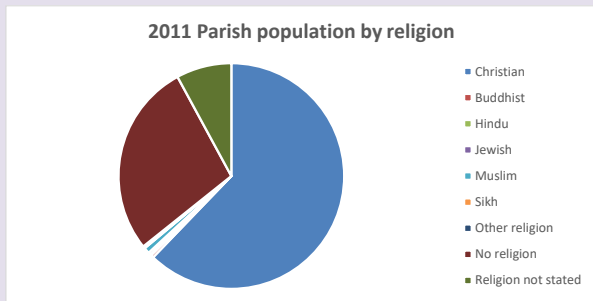

For more information, see:

<https://www.churchofengland.org/researchandstats>

133
Produced by Diocese of Oxford April 2024

Religion of those in your parish

Your parish population in 2021 was 7295

In 2021 51.8% said they are Christian. That is 3778 people. In your parish your average weekly attendance is 132