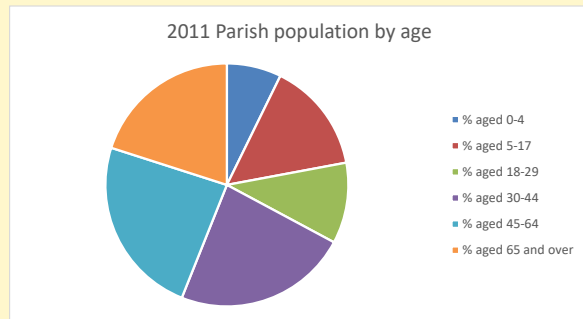

Deprivation Rank

2021 12,074

(1=most deprived parish in the Church of England, 12,307=least deprived)

Children and Young People

In your parish of 7295 people

5.0 % are aged 0-4

5.5 % are aged 5-9

6.2 % are aged 10-14

That is a total of 1217 children and young people

In 2023 your child average weekly attendance was 49

NB different age groups: 5-17 in 2011, 5-19 in 2021

Parish code: 270169

Number of churches in parish (2022): 1