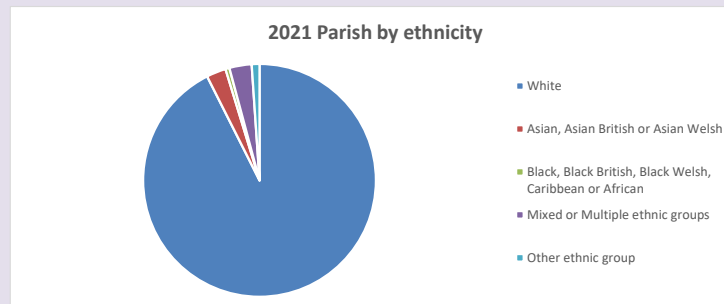

Ethnicity of those in your parish

Thoughts to ponder:

What has surprised you in these tables and charts?

Does your congregation(s) reflect the age and ethnic mix of your parish?

Where are those who have identified as Christians who do not attend your church(es)? Do you have other Christian denomination churches in your parish?

How might this influence your mission plans?

This dashboard contains figures as submitted by churches currently in the parish

Attendance statistics: taken from annual Statistics for Mission returns.

Average weekly attendance: attendance at Sunday and midweek church services & fresh expressions in October;

Every effort has been made to ensure that data are reliable. We would be pleased to be notified of any significant errors or omissions by email to parishreturns@oxford.anglican.org