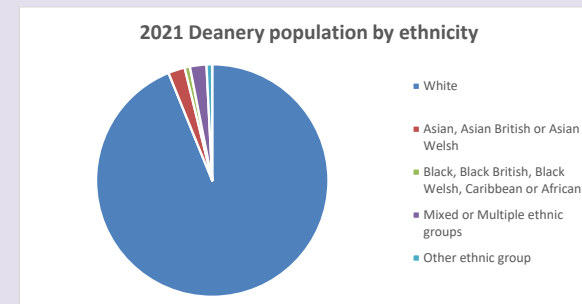

Ethnicity of those in your parish

Thoughts to ponder:

What has surprised you in these tables and charts?

Does your congregation(s) reflect the age and ethnic mix of your parish?

Where are those who have identified as Christians who do not attend your church(es)? Do you have other Christian denomination churches in your parish?

How might this influence your mission plans?

This dashboard contains figures as submitted by churches currently in the parish

Attendance statistics: taken from annual Statistics for Mission returns.

Average weekly attendance: attendance at Sunday and midweek church services & fresh expressions in October;

Every effort has been made to ensure that data are reliable. We would be pleased to be notified of any significant errors or omissions by email to parishreturns@oxford.anglican.org