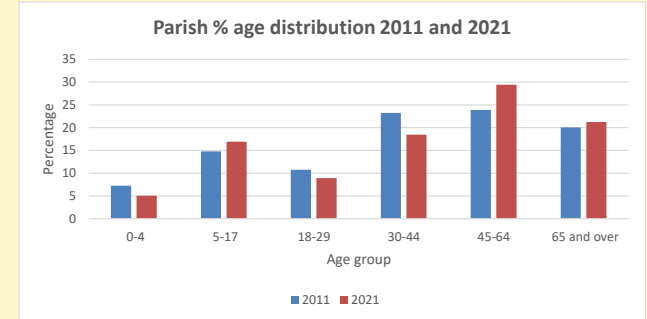

That is a total of 1217 children and young people

In 2023 your child average weekly attendance was 49

NB different age groups: 5-17 in 2011, 5-19 in 2021

Parish code: 270169

Number of churches in parish (2022): 1