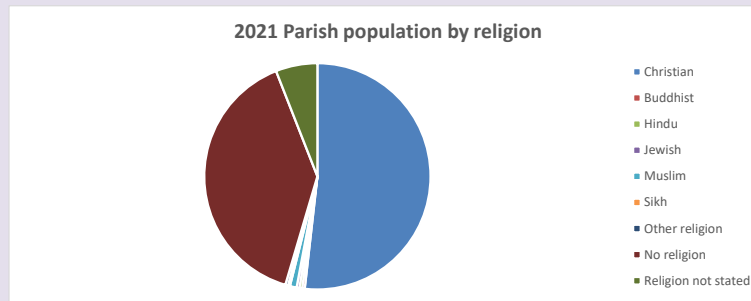

For more information, see:

<https://www.churchofengland.org/researchandstats>

133
Produced by Diocese of Oxford April 2024

Religion of those in your parish

Your parish population in 2021 was 7295

In 2021 51.8% said they are Christian. That is 3778 people. In your parish your average weekly attendance is 132