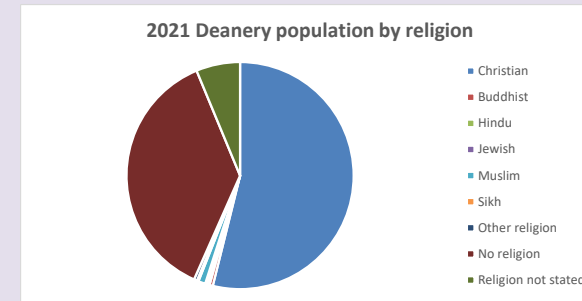

For more information, see:

<https://www.churchofengland.org/researchandstats>

133
Produced by Diocese of Oxford April 2024

Religion of those in your parish

Your parish population in 2021 was 7295

In 2021 51.8% said they are Christian. That is 3778 people. In your parish your average weekly attendance is 132