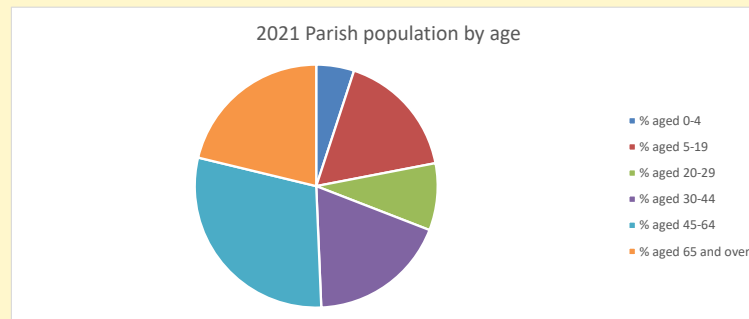

That is a total of 1217 children and young people

In 2023 your child average weekly attendance was 49

NB different age groups: 5-17 in 2011, 5-19 in 2021

Parish code: 270169

Number of churches in parish (2022): 1