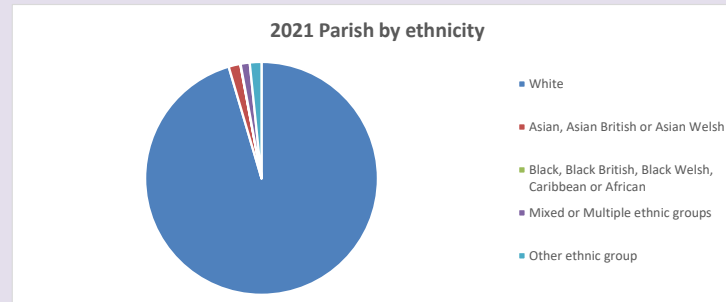

Ethnicity of those in your parish

Thoughts to ponder:

What has surprised you in these tables and charts?

Does your congregation(s) reflect the age and ethnic mix of your parish?

Where are those who have identified as Christians who do not attend your church(es)? Do you have other Christian denomination churches in your parish?

How might this influence your mission plans?

This dashboard contains figures as submitted by churches currently in the parish

Attendance statistics: taken from annual Statistics for Mission returns.

Average weekly attendance: attendance at Sunday and midweek church services & fresh expressions in October;

Every effort has been made to ensure that data are reliable. We would be pleased to be notified of any significant errors or omissions by email to parishreturns@oxford.anglican.org