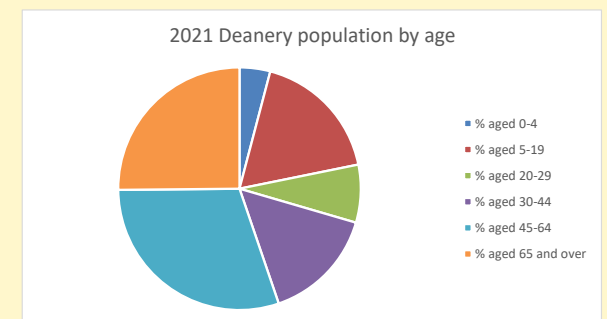

That is a total of **56** children and young people

In 2023 your child average weekly attendance was **0**

NB different age groups: 5-17 in 2011, 5-19 in 2021

Parish code: 270184

Number of churches in parish (2022): 1