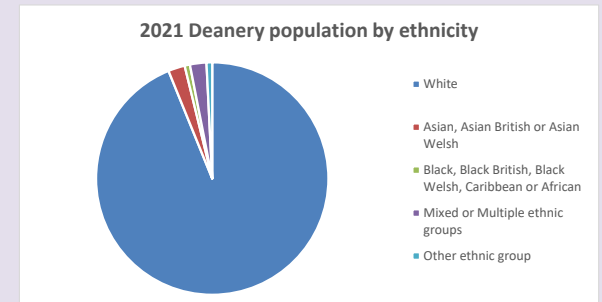

Ethnicity of those in your parish

Thoughts to ponder:

What has surprised you in these tables and charts?

Does your congregation(s) reflect the age and ethnic mix of your parish?

Where are those who have identified as Christians who do not attend your church(es)? Do you have other Christian denomination churches in your parish?

How might this influence your mission plans?

This dashboard contains figures as submitted by churches currently in the parish

Attendance statistics: taken from annual Statistics for Mission returns.

Average weekly attendance: attendance at Sunday and midweek church services & fresh expressions in October;

Every effort has been made to ensure that data are reliable. We would be pleased to be notified of any significant errors or omissions by email to parishreturns@oxford.anglican.org