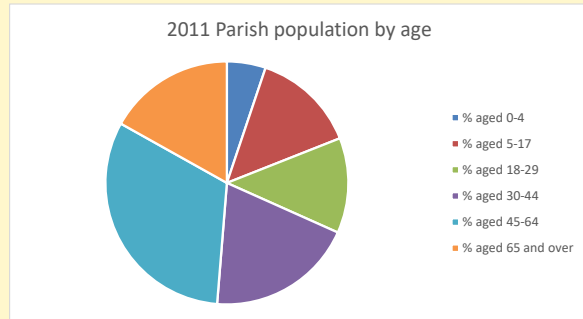

Deprivation Rank

2021 **9,163**

(1=most deprived parish in the Church of England, 12,307=least deprived)

Children and Young People

In your parish of **376** people

2.4 % are aged 0-4

7.2 % are aged 5-9

5.2 % are aged 10-14

That is a total of **56** children and young people

In 2023 your child average weekly attendance was **0**

NB different age groups: 5-17 in 2011, 5-19 in 2021

Parish code: 270184

Number of churches in parish (2022): 1