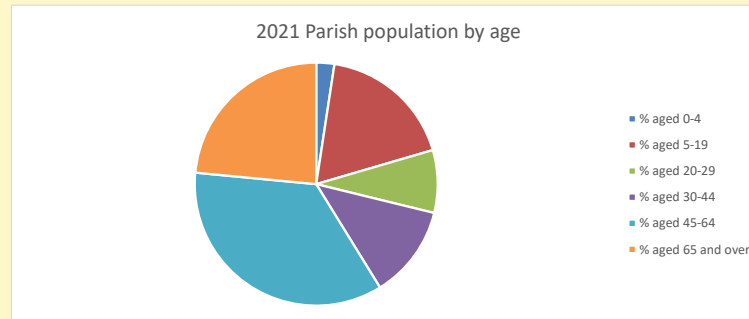

That is a total of **56** children and young people

In 2023 your child average weekly attendance was **0**

NB different age groups: 5-17 in 2011, 5-19 in 2021

Parish code: 270184

Number of churches in parish (2022): 1