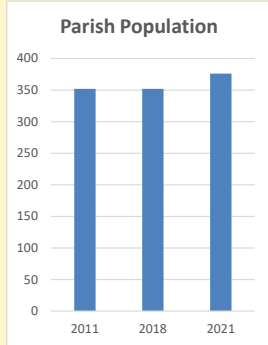

Census Dashboard for the parish of North Stoke in the Deanery of HENLEY

Parish population, Census and deprivation summary

Population of parish and deanery

2011, 2018 and 2021

	Parish	Deanery
2011	352	110456
2018	352	116327
2021	376	117,603

Deprivation Rank

2021 **9,163**

(1=most deprived parish in the Church of England, 12,307=least deprived)

Children and Young People

In your parish of **376** people

2.4 % are aged 0-4

7.2 % are aged 5-9

5.2 % are aged 10-14

That is a total of **56** children and young people

In 2023 your child average weekly attendance was **0**