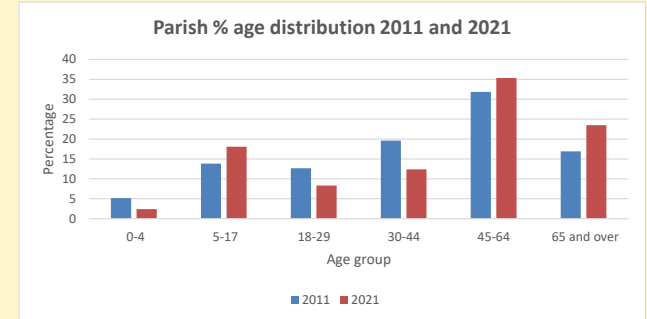

That is a total of **56** children and young people

In 2023 your child average weekly attendance was **0**

NB different age groups: 5-17 in 2011, 5-19 in 2021

Parish code: 270184

Number of churches in parish (2022): 1