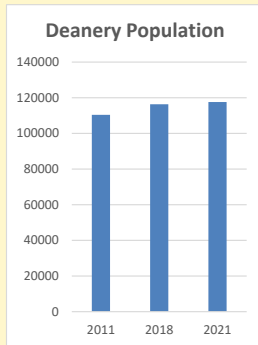

Census Dashboard for the parish of North Stoke in the Deanery of HENLEY

Parish population, Census and deprivation summary

Population of parish and deanery

2011, 2018 and 2021

	Parish	Deanery
2011	352	110456
2018	352	116327
2021	376	117,603

Deprivation Rank

2021 **9,163**

(1=most deprived parish in the Church of England, 12,307=least deprived)

Children and Young People

In your parish of **376** people

2.4 % are aged 0-4

7.2 % are aged 5-9

5.2 % are aged 10-14

That is a total of **56** children and young people

In 2023 your child average weekly attendance was **0**