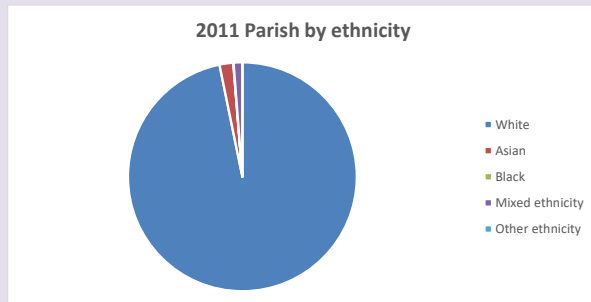

Ethnicity of those in your parish

Thoughts to ponder:

What has surprised you in these tables and charts?

Does your congregation(s) reflect the age and ethnic mix of your parish?

Where are those who have identified as Christians who do not attend your church(es)? Do you have other Christian denomination churches in your parish?

How might this influence your mission plans?

This dashboard contains figures as submitted by churches currently in the parish

Attendance statistics: taken from annual Statistics for Mission returns.

Average weekly attendance: attendance at Sunday and midweek church services & fresh expressions in October;

Every effort has been made to ensure that data are reliable. We would be pleased to be notified of any significant errors or omissions by email to parishreturns@oxford.anglican.org