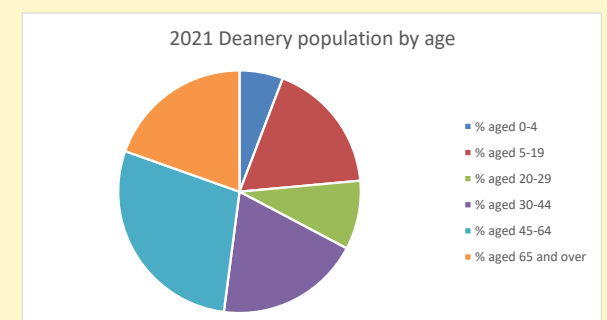

That is a total of **24**
 children and young people

In 2023 your child average
 weekly attendance was **0**

NB different age groups: 5-17 in 2011, 5-19 in 2021

Parish code: 270498

Number of churches in parish (2022): 1