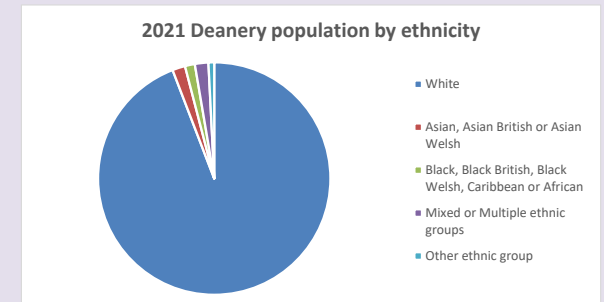

Ethnicity of those in your parish

Thoughts to ponder:

What has surprised you in these tables and charts?

Does your congregation(s) reflect the age and ethnic mix of your parish?

Where are those who have identified as Christians who do not attend your church(es)? Do you have other Christian denomination churches in your parish?

How might this influence your mission plans?

This dashboard contains figures as submitted by churches currently in the parish

Attendance statistics: taken from annual Statistics for Mission returns.

Average weekly attendance: attendance at Sunday and midweek church services & fresh expressions in October;

Every effort has been made to ensure that data are reliable. We would be pleased to be notified of any significant errors or omissions by email to parishreturns@oxford.anglican.org