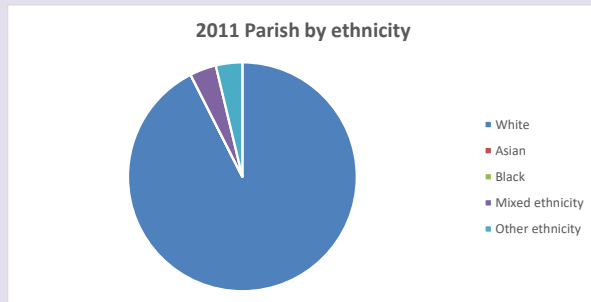

Ethnicity of those in your parish

Thoughts to ponder:

What has surprised you in these tables and charts?

Does your congregation(s) reflect the age and ethnic mix of your parish?

Where are those who have identified as Christians who do not attend your church(es)? Do you have other Christian denomination churches in your parish?

How might this influence your mission plans?

This dashboard contains figures as submitted by churches currently in the parish

Attendance statistics: taken from annual Statistics for Mission returns.

Average weekly attendance: attendance at Sunday and midweek church services & fresh expressions in October;

Every effort has been made to ensure that data are reliable. We would be pleased to be notified of any significant errors or omissions by email to parishreturns@oxford.anglican.org