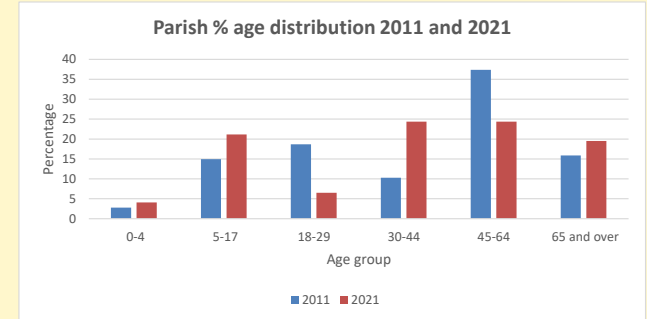

That is a total of **24**
 children and young people

In 2023 your child average
 weekly attendance was **0**

NB different age groups: 5-17 in 2011, 5-19 in 2021

Parish code: 270498

Number of churches in parish (2022): 1