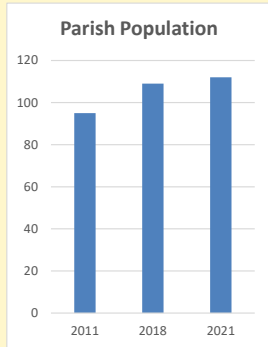

Deprivation Rank

2021 **7,922**

(1=most deprived parish in the Church of England, 12,307=least deprived)

Children and Young People

In your parish of **112** people
 4.1 % are aged 0-4
 8.9 % are aged 5-9
 8.1 % are aged 10-14

That is a total of **24**
 children and young people

In 2023 your child average
 weekly attendance was **0**

NB different age groups: 5-17 in 2011, 5-19 in 2021

Parish code: 270498

Number of churches in parish (2022): 1

For more information, see:

<https://www.churchofengland.org/researchandstats>

358
 Produced by Diocese of Oxford April 2024

Religion of those in your parish

Your parish population in 2021 was 112

In 2021 **57.6%** said they are Christian. That is **65** people. In your parish your average weekly attendance is **24**