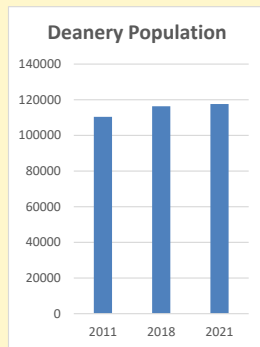

Census Dashboard for the parish of Baulking in the Deanery of VALE OF WHITE HORSE

Parish population, Census and deprivation summary

Population of parish and deanery

2011, 2018 and 2021

	Parish	Deanery
2011	95	110456
2018	109	116327
2021	112	117,603

Deprivation Rank

2021 **7,922**

(1=most deprived parish in the Church of England, 12,307=least deprived)

Children and Young People

In your parish of **112** people
 4.1 % are aged 0-4
 8.9 % are aged 5-9
 8.1 % are aged 10-14

That is a total of **24**
 children and young people

In 2023 your child average
 weekly attendance was **0**

NB different age groups: 5-17 in 2011, 5-19 in 2021

Parish code: 270498

Number of churches in parish (2022): 1

For more information, see:

<https://www.churchofengland.org/researchandstats>

358
 Produced by Diocese of Oxford April 2024

Religion of those in your parish

Your parish population in 2021 was 112

In 2021 **57.6%** said they are Christian. That is **65** people. In your parish your average weekly attendance is **24**