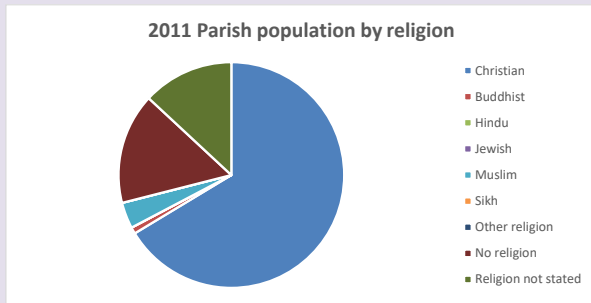

For more information, see:

<https://www.churchofengland.org/researchandstats>

358
 Produced by Diocese of Oxford April 2024

Religion of those in your parish

Your parish population in 2021 was 112

In 2021 **57.6%** said they are Christian. That is **65** people. In your parish your average weekly attendance is **24**