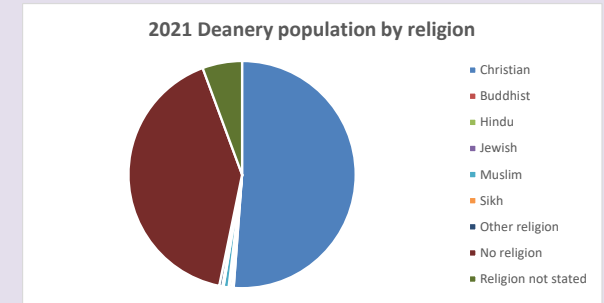

For more information, see:

<https://www.churchofengland.org/researchandstats>

358
 Produced by Diocese of Oxford April 2024

Religion of those in your parish

Your parish population in 2021 was 112

In 2021 **57.6%** said they are Christian. That is **65** people. In your parish your average weekly attendance is **24**