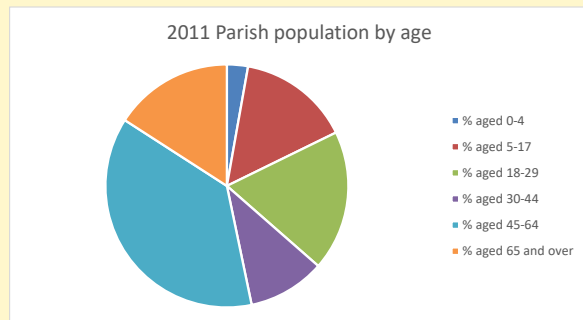

Deprivation Rank

2021 **7,922**

(1=most deprived parish in the Church of England, 12,307=least deprived)

Children and Young People

In your parish of **112** people
 4.1 % are aged 0-4
 8.9 % are aged 5-9
 8.1 % are aged 10-14

That is a total of **24**
 children and young people

In 2023 your child average
 weekly attendance was **0**

NB different age groups: 5-17 in 2011, 5-19 in 2021

Parish code: 270498

Number of churches in parish (2022): 1