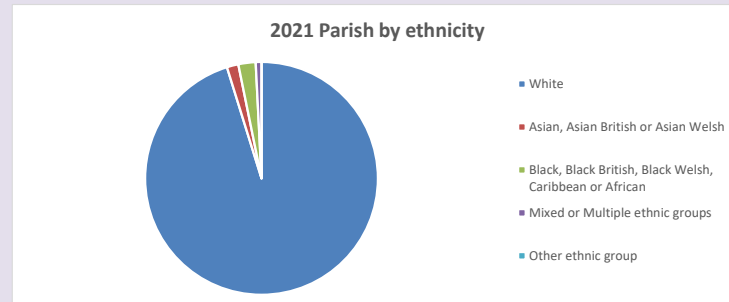

Ethnicity of those in your parish

Thoughts to ponder:

What has surprised you in these tables and charts?

Does your congregation(s) reflect the age and ethnic mix of your parish?

Where are those who have identified as Christians who do not attend your church(es)? Do you have other Christian denomination churches in your parish?

How might this influence your mission plans?

This dashboard contains figures as submitted by churches currently in the parish

Attendance statistics: taken from annual Statistics for Mission returns.

Average weekly attendance: attendance at Sunday and midweek church services & fresh expressions in October;

Every effort has been made to ensure that data are reliable. We would be pleased to be notified of any significant errors or omissions by email to parishreturns@oxford.anglican.org