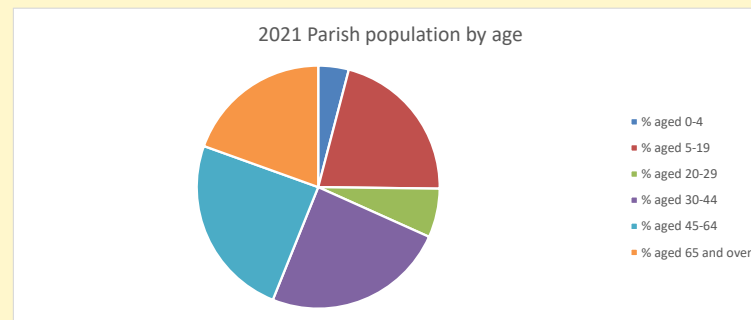

Deprivation Rank

2021 **7,922**

(1=most deprived parish in the Church of England, 12,307=least deprived)

Children and Young People

In your parish of **112** people
 4.1 % are aged 0-4
 8.9 % are aged 5-9
 8.1 % are aged 10-14

That is a total of **24**
 children and young people

In 2023 your child average
 weekly attendance was **0**

NB different age groups: 5-17 in 2011, 5-19 in 2021

Parish code: 270498

Number of churches in parish (2022): 1