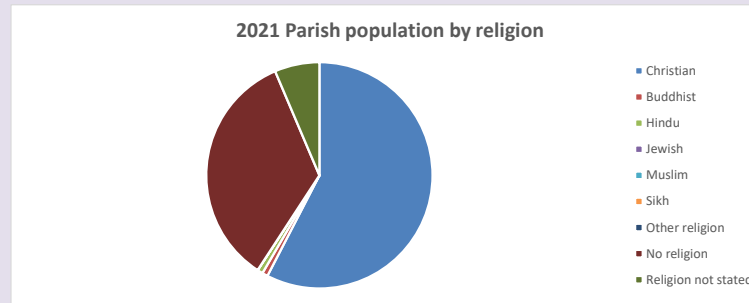

For more information, see:

<https://www.churchofengland.org/researchandstats>

358
 Produced by Diocese of Oxford April 2024

Religion of those in your parish

Your parish population in 2021 was 112

In 2021 **57.6%** said they are Christian. That is **65** people. In your parish your average weekly attendance is **24**