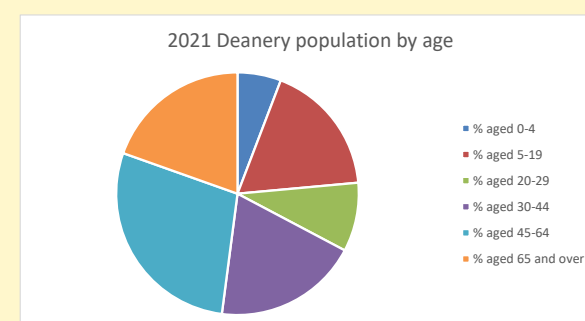

### Children and Young People

In your parish of 49 people

1.9 % are aged 0-4

2.5 % are aged 5-9

5.4 % are aged 10-14

That is a total of 5 children and young people

In 2023 your child average weekly attendance was 0