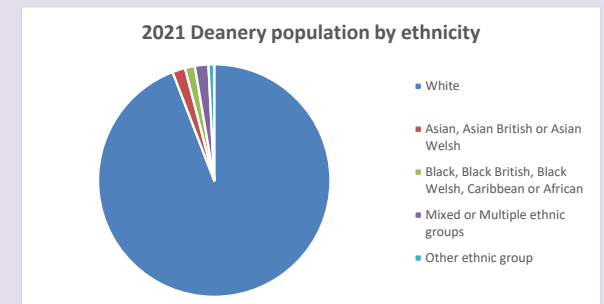

Ethnicity of those in your parish

Thoughts to ponder:

What has surprised you in these tables and charts?

Does your congregation(s) reflect the age and ethnic mix of your parish?

Where are those who have identified as Christians who do not attend your church(es)? Do you have other Christian denomination churches in your parish?

How might this influence your mission plans?

This dashboard contains figures as submitted by churches currently in the parish

Attendance statistics: taken from annual Statistics for Mission returns.

Average weekly attendance: attendance at Sunday and midweek church services & fresh expressions in October;

Every effort has been made to ensure that data are reliable. We would be pleased to be notified of any significant errors or omissions by email to parishreturns@oxford.anglican.org