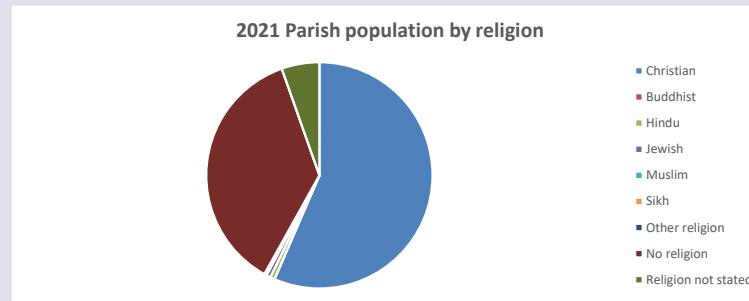

Religion of those in your parish

Your parish population in 2021 was 49
In 2021 56.5% said they are Christian. That is 28 people. In your parish your average weekly attendance is 4