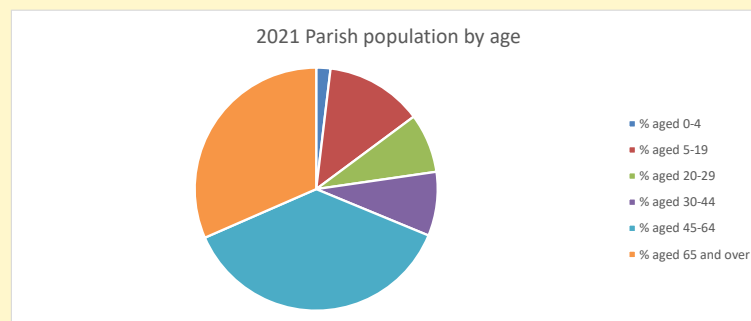

### Children and Young People

In your parish of 49 people

1.9 % are aged 0-4

2.5 % are aged 5-9

5.4 % are aged 10-14

That is a total of 5 children and young people

In 2023 your child average weekly attendance was 0

NB different age groups: 5-17 in 2011, 5-19 in 2021

Parish code: 270506

Number of churches in parish (2022): 1

For more detailed census & deprivation info: see <http://arcg.is/1RaS4CS>  
<https://www.churchofengland.org/researchandstats>  
 and <http://www2.cuf.org.uk/poverty-england/poverty-map>