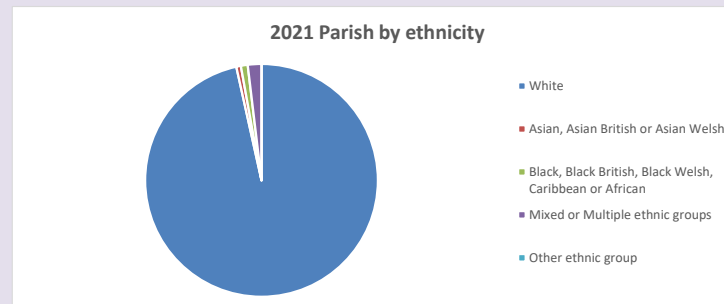

Ethnicity of those in your parish

Thoughts to ponder:

What has surprised you in these tables and charts?

Does your congregation(s) reflect the age and ethnic mix of your parish?

Where are those who have identified as Christians who do not attend your church(es)? Do you have other Christian denomination churches in your parish?

How might this influence your mission plans?

This dashboard contains figures as submitted by churches currently in the parish

Attendance statistics: taken from annual Statistics for Mission returns.

Average weekly attendance: attendance at Sunday and midweek church services & fresh expressions in October;

Every effort has been made to ensure that data are reliable. We would be pleased to be notified of any significant errors or omissions by email to parishreturns@oxford.anglican.org