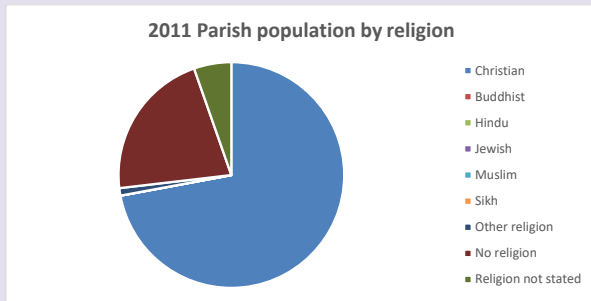

Religion of those in your parish

Your parish population in 2021 was 49
In 2021 56.5% said they are Christian. That is 28 people. In your parish your average weekly attendance is 4