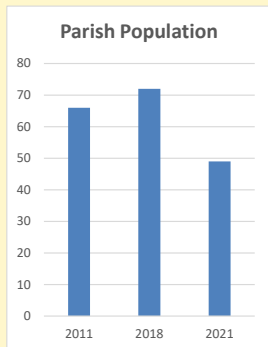

### Children and Young People

In your parish of 49 people

1.9 % are aged 0-4

2.5 % are aged 5-9

5.4 % are aged 10-14

That is a total of 5 children and young people

In 2023 your child average weekly attendance was 0