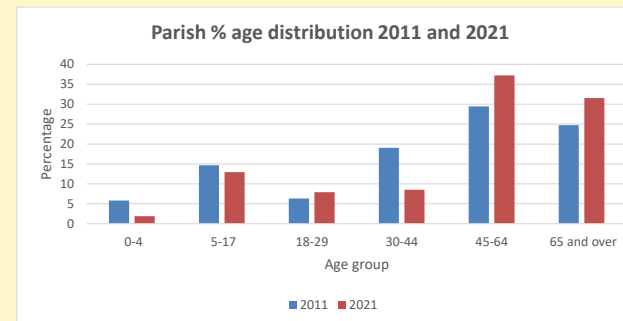

### Children and Young People

In your parish of 49 people

1.9 % are aged 0-4

2.5 % are aged 5-9

5.4 % are aged 10-14

That is a total of 5 children and young people

In 2023 your child average weekly attendance was 0