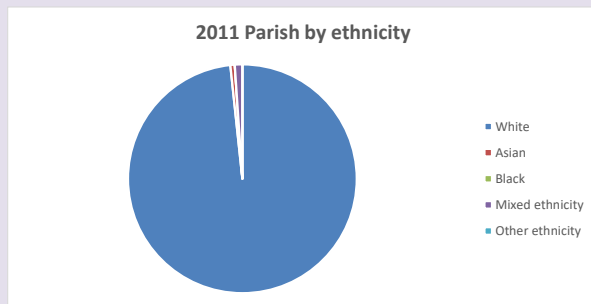

Ethnicity of those in your parish

Thoughts to ponder:

What has surprised you in these tables and charts?

Does your congregation(s) reflect the age and ethnic mix of your parish?

Where are those who have identified as Christians who do not attend your church(es)? Do you have other Christian denomination churches in your parish?

How might this influence your mission plans?

This dashboard contains figures as submitted by churches currently in the parish

Attendance statistics: taken from annual Statistics for Mission returns.

Average weekly attendance: attendance at Sunday and midweek church services & fresh expressions in October;

Every effort has been made to ensure that data are reliable. We would be pleased to be notified of any significant errors or omissions by email to parishreturns@oxford.anglican.org