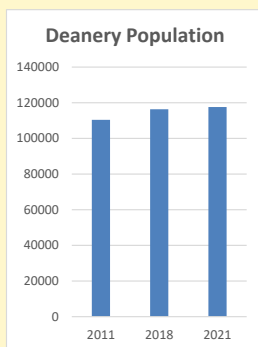

### Children and Young People

In your parish of 49 people

1.9 % are aged 0-4

2.5 % are aged 5-9

5.4 % are aged 10-14

That is a total of 5 children and young people

In 2023 your child average weekly attendance was 0

NB different age groups: 5-17 in 2011, 5-19 in 2021

Parish code: 270506

Number of churches in parish (2022): 1

For more detailed census & deprivation info: see <http://arcg.is/1RaS4CS>  
<https://www.churchofengland.org/researchandstats>  
 and <http://www2.cuf.org.uk/poverty-england/poverty-map>