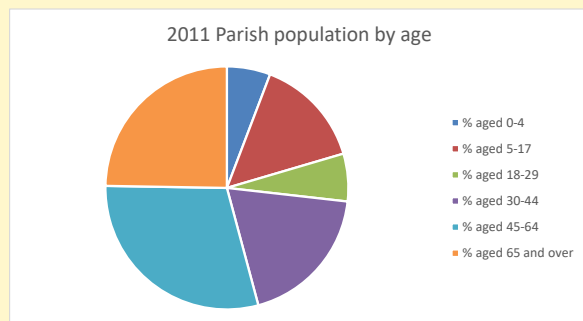

### Children and Young People

In your parish of 49 people

1.9 % are aged 0-4

2.5 % are aged 5-9

5.4 % are aged 10-14

That is a total of 5 children and young people

In 2023 your child average weekly attendance was 0