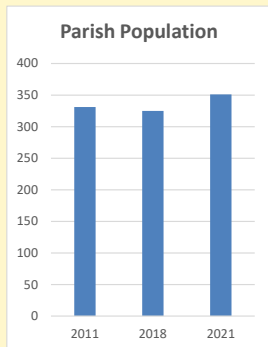

Deprivation Rank

2021 **9,649**

(1=most deprived parish in the Church of England, 12,307=least deprived)

Children and Young People

In your parish of **351** people

4.7 % are aged 0-4

4.9 % are aged 5-9

6.1 % are aged 10-14

That is a total of **55** children and young people

In 2023 your child average weekly attendance was **0**

NB different age groups: 5-17 in 2011, 5-19 in 2021

Parish code: 270508

Number of churches in parish (2022): 1