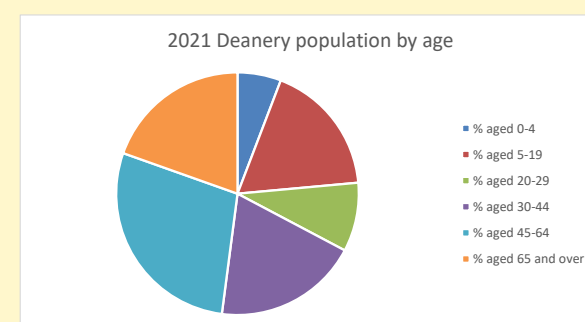

That is a total of **55** children and young people

In 2023 your child average weekly attendance was **0**

NB different age groups: 5-17 in 2011, 5-19 in 2021

Parish code: 270508

Number of churches in parish (2022): 1