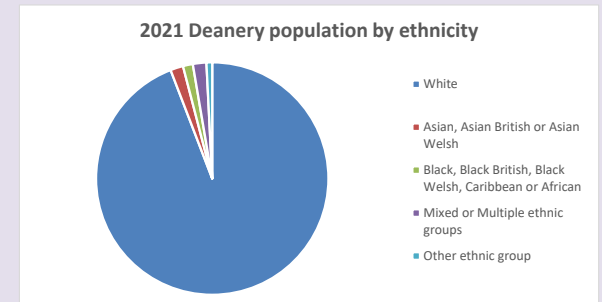

Ethnicity of those in your parish

Thoughts to ponder:

What has surprised you in these tables and charts?

Does your congregation(s) reflect the age and ethnic mix of your parish?

Where are those who have identified as Christians who do not attend your church(es)? Do you have other Christian denomination churches in your parish?

How might this influence your mission plans?

This dashboard contains figures as submitted by churches currently in the parish

Attendance statistics: taken from annual Statistics for Mission returns.

Average weekly attendance: attendance at Sunday and midweek church services & fresh expressions in October;

Every effort has been made to ensure that data are reliable. We would be pleased to be notified of any significant errors or omissions by email to parishreturns@oxford.anglican.org