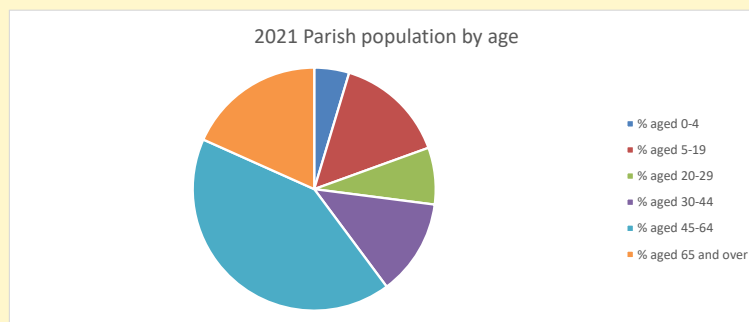

That is a total of **55** children and young people

In 2023 your child average weekly attendance was **0**

NB different age groups: 5-17 in 2011, 5-19 in 2021

Parish code: 270508

Number of churches in parish (2022): 1