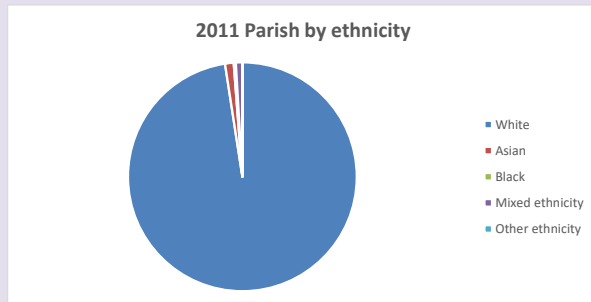

Ethnicity of those in your parish

Thoughts to ponder:

What has surprised you in these tables and charts?

Does your congregation(s) reflect the age and ethnic mix of your parish?

Where are those who have identified as Christians who do not attend your church(es)? Do you have other Christian denomination churches in your parish?

How might this influence your mission plans?

This dashboard contains figures as submitted by churches currently in the parish

Attendance statistics: taken from annual Statistics for Mission returns.

Average weekly attendance: attendance at Sunday and midweek church services & fresh expressions in October;

Every effort has been made to ensure that data are reliable. We would be pleased to be notified of any significant errors or omissions by email to parishreturns@oxford.anglican.org