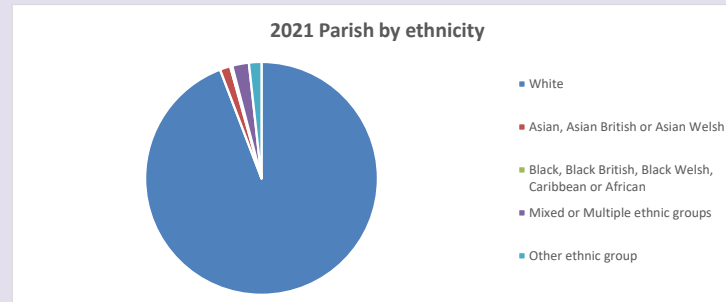

Ethnicity of those in your parish

Thoughts to ponder:

What has surprised you in these tables and charts?

Does your congregation(s) reflect the age and ethnic mix of your parish?

Where are those who have identified as Christians who do not attend your church(es)? Do you have other Christian denomination churches in your parish?

How might this influence your mission plans?

This dashboard contains figures as submitted by churches currently in the parish

Attendance statistics: taken from annual Statistics for Mission returns.

Average weekly attendance: attendance at Sunday and midweek church services & fresh expressions in October;

Every effort has been made to ensure that data are reliable. We would be pleased to be notified of any significant errors or omissions by email to parishreturns@oxford.anglican.org