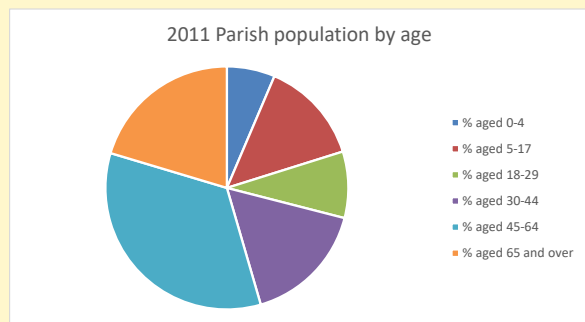

Deprivation Rank

2021 **9,649**

(1=most deprived parish in the Church of England, 12,307=least deprived)

Children and Young People

In your parish of **351** people

4.7 % are aged 0-4

4.9 % are aged 5-9

6.1 % are aged 10-14

That is a total of **55** children and young people

In 2023 your child average weekly attendance was **0**

NB different age groups: 5-17 in 2011, 5-19 in 2021

Parish code: 270508

Number of churches in parish (2022): 1