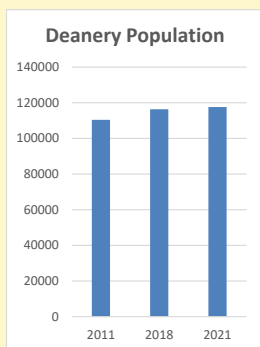

Deprivation Rank

2021 **9,649**

(1=most deprived parish in the Church of England, 12,307=least deprived)

Children and Young People

In your parish of **351** people

4.7 % are aged 0-4

4.9 % are aged 5-9

6.1 % are aged 10-14

That is a total of **55** children and young people

In 2023 your child average weekly attendance was **0**

NB different age groups: 5-17 in 2011, 5-19 in 2021

Parish code: 270508

Number of churches in parish (2022): 1