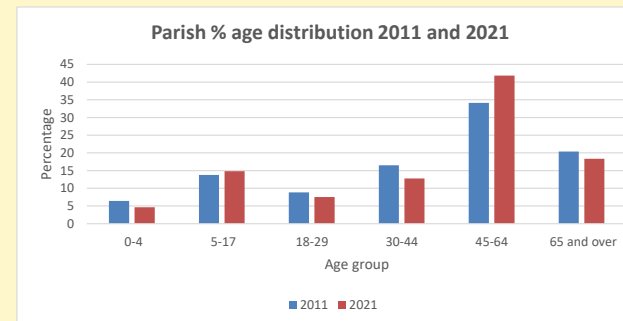

That is a total of **55** children and young people

In 2023 your child average weekly attendance was **0**

NB different age groups: 5-17 in 2011, 5-19 in 2021

Parish code: 270508

Number of churches in parish (2022): 1