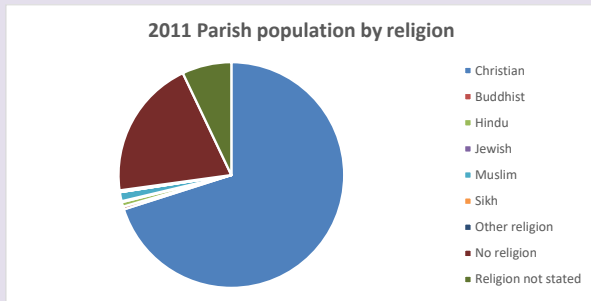

Religion of those in your parish

Your parish population in 2021 was **5714**
In 2021 **52.1%** said they are Christian. That is **2976** people. In your parish your average weekly attendance is **85**