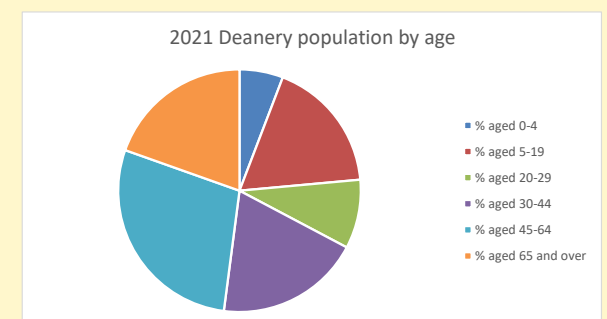

### Children and Young People

In your parish of 5714 people

7.3 % are aged 0-4

7.2 % are aged 5-9

6.2 % are aged 10-14

That is a total of 1182 children and young people

In 2023 your child average weekly attendance was 9

NB different age groups: 5-17 in 2011, 5-19 in 2021

Parish code: 270517

Number of churches in parish (2022): 3

For more detailed census & deprivation info: see <http://arcg.is/1RaS4CS>  
<https://www.churchofengland.org/researchandstats>  
 and <http://www2.cuf.org.uk/poverty-england/poverty-map>