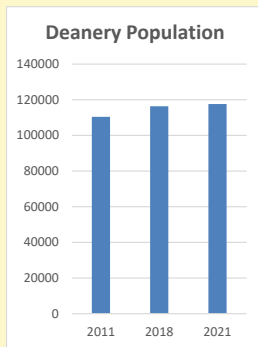

### Children and Young People

In your parish of 5714 people

7.3 % are aged 0-4

7.2 % are aged 5-9

6.2 % are aged 10-14

That is a total of 1182 children and young people

In 2023 your child average weekly attendance was 9

NB different age groups: 5-17 in 2011, 5-19 in 2021

Parish code: 270517

Number of churches in parish (2022): 3

For more detailed census & deprivation info: see <http://arcg.is/1RaS4CS>  
<https://www.churchofengland.org/researchandstats>  
 and <http://www2.cuf.org.uk/poverty-england/poverty-map>