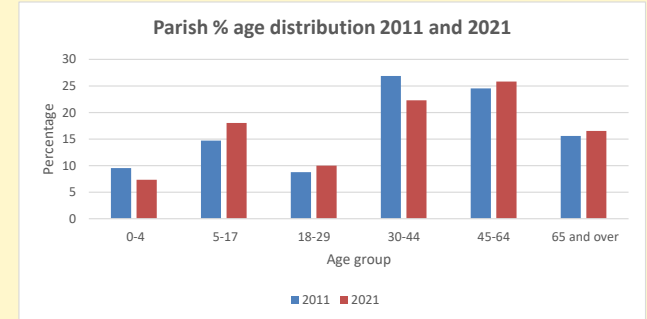

### Children and Young People

In your parish of 5714 people

7.3 % are aged 0-4

7.2 % are aged 5-9

6.2 % are aged 10-14

That is a total of 1182 children and young people

In 2023 your child average weekly attendance was 9