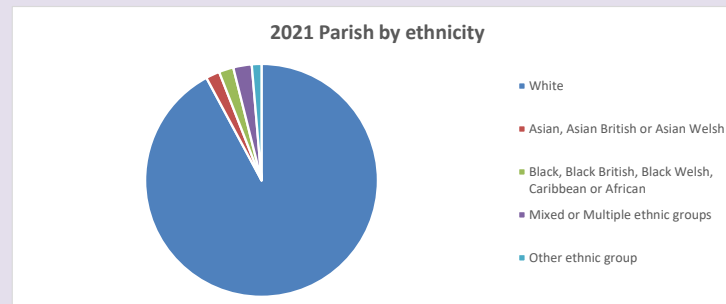

Ethnicity of those in your parish

Thoughts to ponder:

What has surprised you in these tables and charts?

Does your congregation(s) reflect the age and ethnic mix of your parish?

Where are those who have identified as Christians who do not attend your church(es)? Do you have other Christian denomination churches in your parish?

How might this influence your mission plans?

This dashboard contains figures as submitted by churches currently in the parish

Attendance statistics: taken from annual Statistics for Mission returns.

Average weekly attendance: attendance at Sunday and midweek church services & fresh expressions in October;

Every effort has been made to ensure that data are reliable. We would be pleased to be notified of any significant errors or omissions by email to parishreturns@oxford.anglican.org