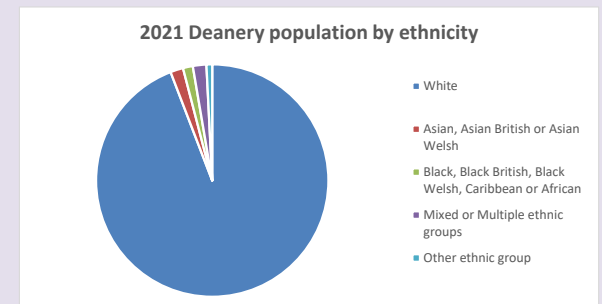

Ethnicity of those in your parish

Thoughts to ponder:

What has surprised you in these tables and charts?

Does your congregation(s) reflect the age and ethnic mix of your parish?

Where are those who have identified as Christians who do not attend your church(es)? Do you have other Christian denomination churches in your parish?

How might this influence your mission plans?

This dashboard contains figures as submitted by churches currently in the parish

Attendance statistics: taken from annual Statistics for Mission returns.

Average weekly attendance: attendance at Sunday and midweek church services & fresh expressions in October;

Every effort has been made to ensure that data are reliable. We would be pleased to be notified of any significant errors or omissions by email to parishreturns@oxford.anglican.org