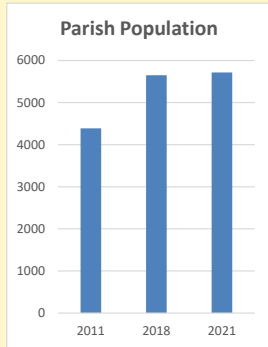

### Children and Young People

In your parish of 5714 people

7.3 % are aged 0-4

7.2 % are aged 5-9

6.2 % are aged 10-14

That is a total of 1182 children and young people

In 2023 your child average weekly attendance was 9

NB different age groups: 5-17 in 2011, 5-19 in 2021

Parish code: 270517

Number of churches in parish (2022): 3

For more detailed census & deprivation info: see <http://arcg.is/1RaS4CS>  
<https://www.churchofengland.org/researchandstats>  
 and <http://www2.cuf.org.uk/poverty-england/poverty-map>