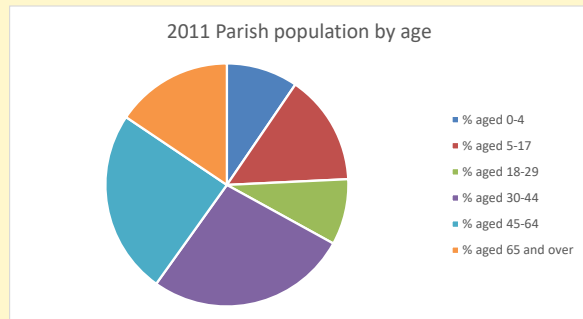

### Children and Young People

In your parish of 5714 people

7.3 % are aged 0-4

7.2 % are aged 5-9

6.2 % are aged 10-14

That is a total of 1182 children and young people

In 2023 your child average weekly attendance was 9