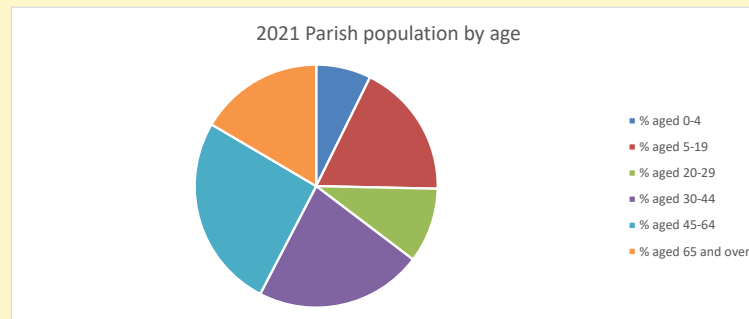

### Children and Young People

In your parish of 5714 people

7.3 % are aged 0-4

7.2 % are aged 5-9

6.2 % are aged 10-14

That is a total of 1182 children and young people

In 2023 your child average weekly attendance was 9

NB different age groups: 5-17 in 2011, 5-19 in 2021

Parish code: 270517

Number of churches in parish (2022): 3

For more detailed census & deprivation info: see <http://arcg.is/1RaS4CS>  
<https://www.churchofengland.org/researchandstats>  
 and <http://www2.cuf.org.uk/poverty-england/poverty-map>