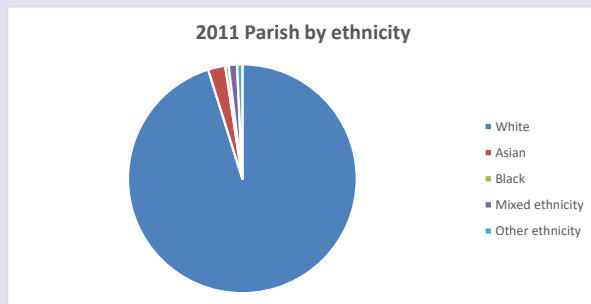

Ethnicity of those in your parish

Thoughts to ponder:

What has surprised you in these tables and charts?

Does your congregation(s) reflect the age and ethnic mix of your parish?

Where are those who have identified as Christians who do not attend your church(es)? Do you have other Christian denomination churches in your parish?

How might this influence your mission plans?

This dashboard contains figures as submitted by churches currently in the parish

Attendance statistics: taken from annual Statistics for Mission returns.

Average weekly attendance: attendance at Sunday and midweek church services & fresh expressions in October;

Every effort has been made to ensure that data are reliable. We would be pleased to be notified of any significant errors or omissions by email to parishreturns@oxford.anglican.org