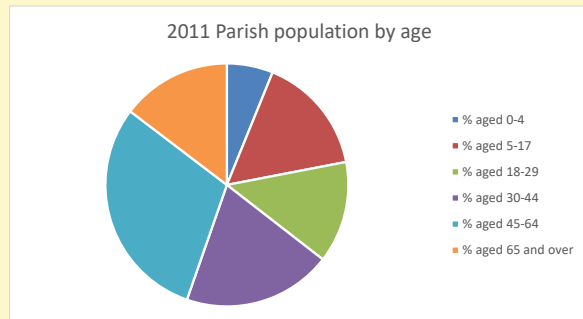

Deprivation Rank

2021 10,572

(1=most deprived parish in the Church of England, 12,307=least deprived)

Children and Young People

In your parish of 2276 people

5.1 % are aged 0-4

4.8 % are aged 5-9

5.2 % are aged 10-14

That is a total of 344 children and young people

In 2023 your child average weekly attendance was 10

NB different age groups: 5-17 in 2011, 5-19 in 2021

Parish code: 270534

Number of churches in parish (2022): 1