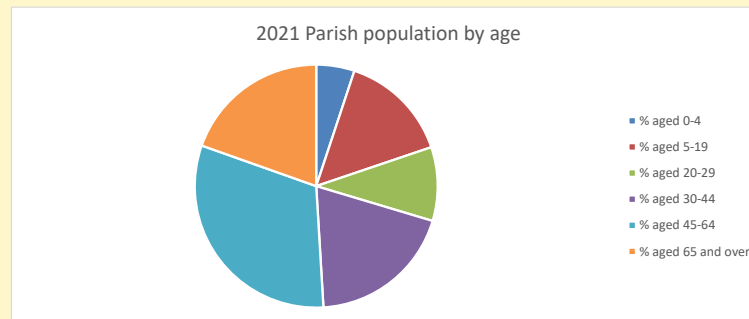

That is a total of 344 children and young people

In 2023 your child average weekly attendance was 10

NB different age groups: 5-17 in 2011, 5-19 in 2021

Parish code: 270534

Number of churches in parish (2022): 1