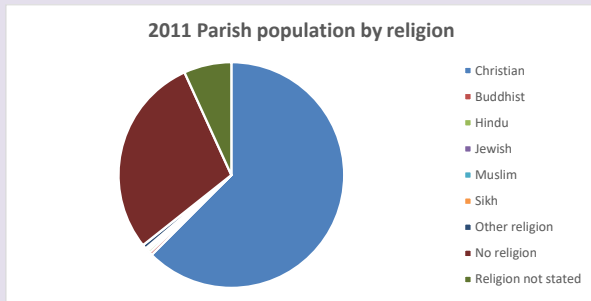

Religion of those in your parish

Your parish population in 2021 was 2276

In 2021 **51.1%** said they are Christian. That is **1163** people. In your parish your average weekly attendance is **86**