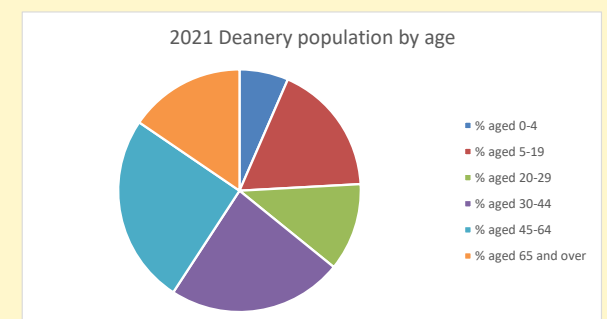

That is a total of 344 children and young people

In 2023 your child average weekly attendance was 10

NB different age groups: 5-17 in 2011, 5-19 in 2021

Parish code: 270534

Number of churches in parish (2022): 1