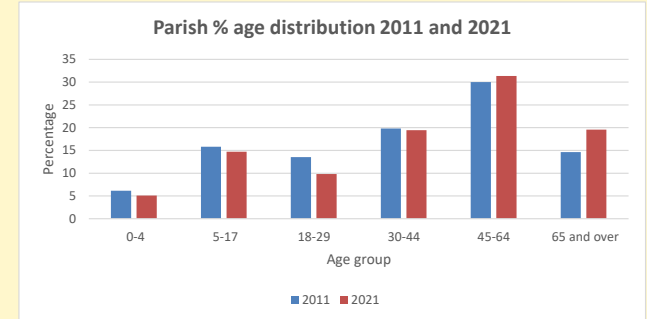

That is a total of 344 children and young people

In 2023 your child average weekly attendance was 10

NB different age groups: 5-17 in 2011, 5-19 in 2021

Parish code: 270534

Number of churches in parish (2022): 1