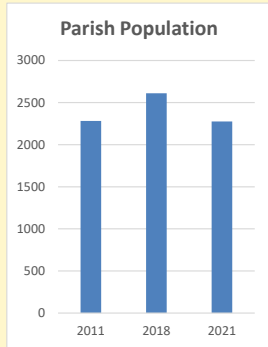

Deprivation Rank

2021 10,572

(1=most deprived parish in the Church of England, 12,307=least deprived)

Children and Young People

In your parish of 2276 people

5.1 % are aged 0-4

4.8 % are aged 5-9

5.2 % are aged 10-14

That is a total of 344 children and young people

In 2023 your child average weekly attendance was 10

NB different age groups: 5-17 in 2011, 5-19 in 2021

Parish code: 270534

Number of churches in parish (2022): 1