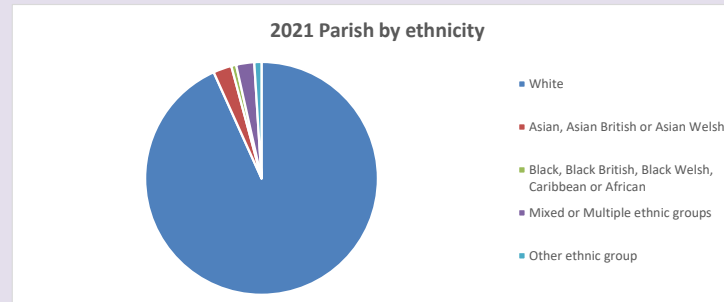

Ethnicity of those in your parish

Thoughts to ponder:

What has surprised you in these tables and charts?

Does your congregation(s) reflect the age and ethnic mix of your parish?

Where are those who have identified as Christians who do not attend your church(es)? Do you have other Christian denomination churches in your parish?

How might this influence your mission plans?

This dashboard contains figures as submitted by churches currently in the parish

Attendance statistics: taken from annual Statistics for Mission returns.

Average weekly attendance: attendance at Sunday and midweek church services & fresh expressions in October;

Every effort has been made to ensure that data are reliable. We would be pleased to be notified of any significant errors or omissions by email to parishreturns@oxford.anglican.org