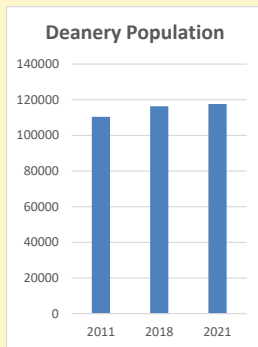

Census Dashboard for the parish of Hagbourne in the Deanery of WALLINGFORD

Parish population, Census and deprivation summary

Population of parish and deanery

2011, 2018 and 2021

	Parish	Deanery
2011	2,283	110456
2018	2,611	116327
2021	2276	117,603

Deprivation Rank

2021 10,572

(1=most deprived parish in the Church of England, 12,307=least deprived)

Children and Young People

In your parish of 2276 people

5.1 % are aged 0-4

4.8 % are aged 5-9

5.2 % are aged 10-14

That is a total of 344 children and young people

In 2023 your child average weekly attendance was 10

NB different age groups: 5-17 in 2011, 5-19 in 2021

Parish code: 270534

Number of churches in parish (2022): 1