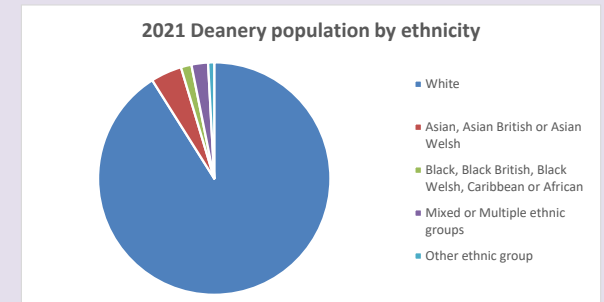

Ethnicity of those in your parish

Thoughts to ponder:

What has surprised you in these tables and charts?

Does your congregation(s) reflect the age and ethnic mix of your parish?

Where are those who have identified as Christians who do not attend your church(es)? Do you have other Christian denomination churches in your parish?

How might this influence your mission plans?

This dashboard contains figures as submitted by churches currently in the parish

Attendance statistics: taken from annual Statistics for Mission returns.

Average weekly attendance: attendance at Sunday and midweek church services & fresh expressions in October;

Every effort has been made to ensure that data are reliable. We would be pleased to be notified of any significant errors or omissions by email to parishreturns@oxford.anglican.org