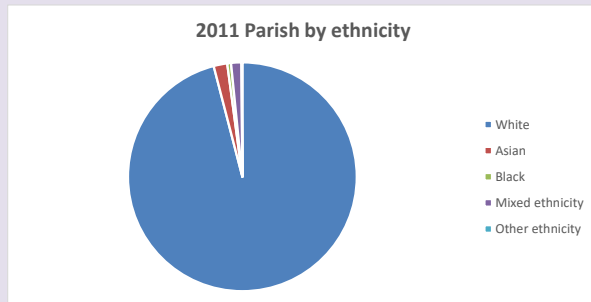

Ethnicity of those in your parish

Thoughts to ponder:

What has surprised you in these tables and charts?

Does your congregation(s) reflect the age and ethnic mix of your parish?

Where are those who have identified as Christians who do not attend your church(es)? Do you have other Christian denomination churches in your parish?

How might this influence your mission plans?

This dashboard contains figures as submitted by churches currently in the parish

Attendance statistics: taken from annual Statistics for Mission returns.

Average weekly attendance: attendance at Sunday and midweek church services & fresh expressions in October;

Every effort has been made to ensure that data are reliable. We would be pleased to be notified of any significant errors or omissions by email to parishreturns@oxford.anglican.org