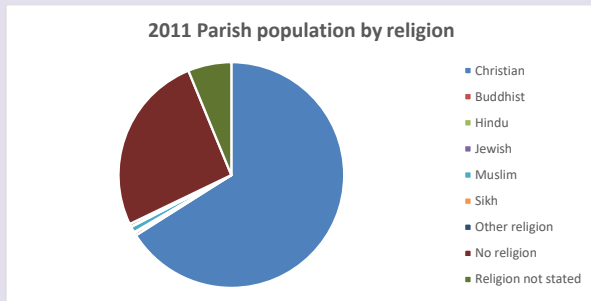

Religion of those in your parish

Your parish population in 2021 was 5680

In 2021 **42.4%** said they are Christian. That is **2411** people. In your parish your average weekly attendance is **77**