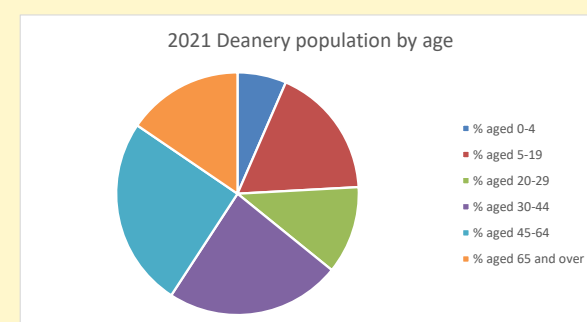

### Children and Young People

In your parish of 5680 people

10.5 % are aged 0-4

7.9 % are aged 5-9

6.1 % are aged 10-14

That is a total of 1392 children and young people

In 2023 your child average weekly attendance was 12