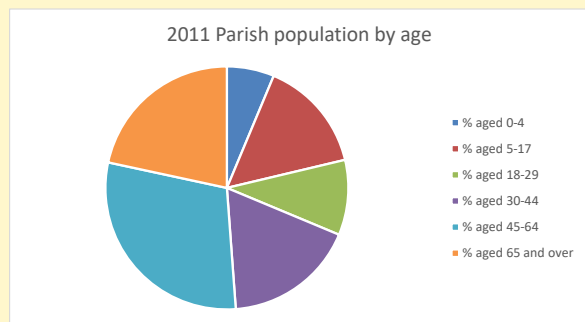

### Children and Young People

In your parish of 5680 people

10.5 % are aged 0-4

7.9 % are aged 5-9

6.1 % are aged 10-14

That is a total of 1392 children and young people

In 2023 your child average weekly attendance was 12