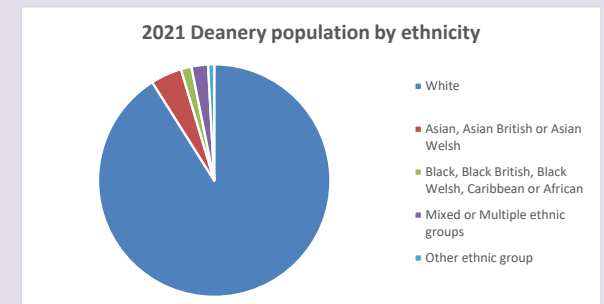

Ethnicity of those in your parish

Thoughts to ponder:

What has surprised you in these tables and charts?

Does your congregation(s) reflect the age and ethnic mix of your parish?

Where are those who have identified as Christians who do not attend your church(es)? Do you have other Christian denomination churches in your parish?

How might this influence your mission plans?

This dashboard contains figures as submitted by churches currently in the parish

Attendance statistics: taken from annual Statistics for Mission returns.

Average weekly attendance: attendance at Sunday and midweek church services & fresh expressions in October;

Every effort has been made to ensure that data are reliable. We would be pleased to be notified of any significant errors or omissions by email to parishreturns@oxford.anglican.org