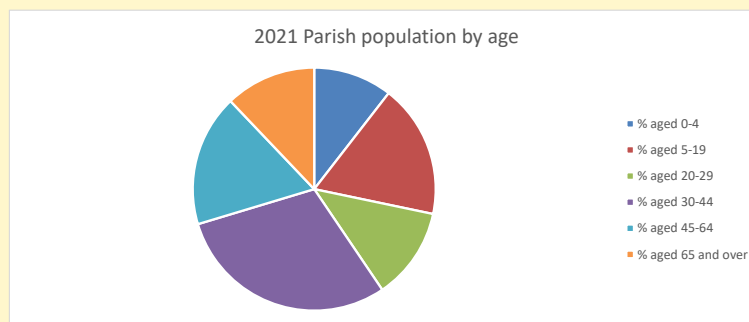

### Children and Young People

In your parish of 5680 people

10.5 % are aged 0-4

7.9 % are aged 5-9

6.1 % are aged 10-14

That is a total of 1392 children and young people

In 2023 your child average weekly attendance was 12

NB different age groups: 5-17 in 2011, 5-19 in 2021

Parish code: 270535

Number of churches in parish (2022): 1

For more detailed census & deprivation info: see <http://arcg.is/1RaS4CS>  
<https://www.churchofengland.org/researchandstats>  
 and <http://www2.cuf.org.uk/poverty-england/poverty-map>