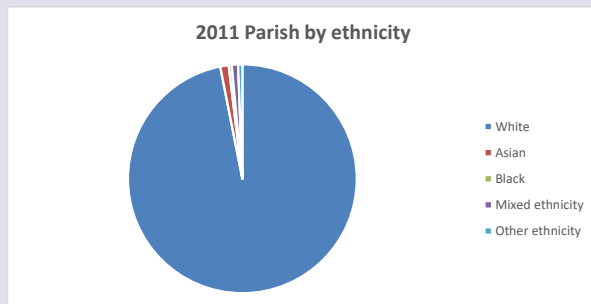

Ethnicity of those in your parish

Thoughts to ponder:

What has surprised you in these tables and charts?

Does your congregation(s) reflect the age and ethnic mix of your parish?

Where are those who have identified as Christians who do not attend your church(es)? Do you have other Christian denomination churches in your parish?

How might this influence your mission plans?

This dashboard contains figures as submitted by churches currently in the parish

Attendance statistics: taken from annual Statistics for Mission returns.

Average weekly attendance: attendance at Sunday and midweek church services & fresh expressions in October;

Every effort has been made to ensure that data are reliable. We would be pleased to be notified of any significant errors or omissions by email to parishreturns@oxford.anglican.org