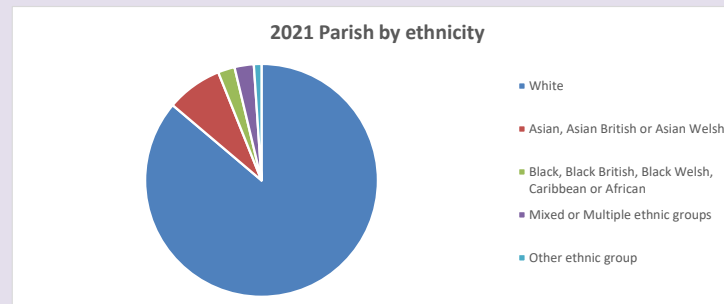

Ethnicity of those in your parish

Thoughts to ponder:

What has surprised you in these tables and charts?

Does your congregation(s) reflect the age and ethnic mix of your parish?

Where are those who have identified as Christians who do not attend your church(es)? Do you have other Christian denomination churches in your parish?

How might this influence your mission plans?

This dashboard contains figures as submitted by churches currently in the parish

Attendance statistics: taken from annual Statistics for Mission returns.

Average weekly attendance: attendance at Sunday and midweek church services & fresh expressions in October;

Every effort has been made to ensure that data are reliable. We would be pleased to be notified of any significant errors or omissions by email to parishreturns@oxford.anglican.org