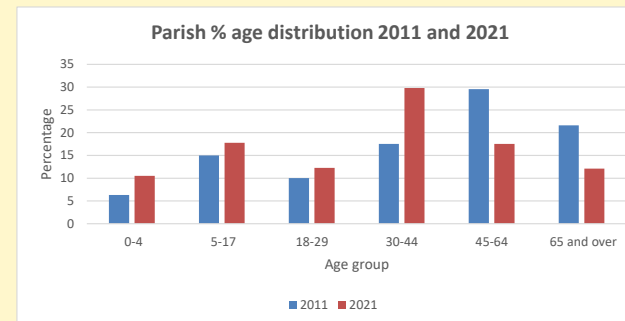

### Children and Young People

In your parish of 5680 people

10.5 % are aged 0-4

7.9 % are aged 5-9

6.1 % are aged 10-14

That is a total of 1392 children and young people

In 2023 your child average weekly attendance was 12