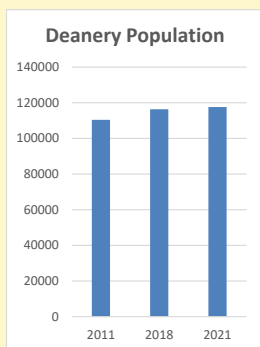

### Children and Young People

In your parish of 5680 people

10.5 % are aged 0-4

7.9 % are aged 5-9

6.1 % are aged 10-14

That is a total of 1392 children and young people

In 2023 your child average weekly attendance was 12

NB different age groups: 5-17 in 2011, 5-19 in 2021

Parish code: 270535

Number of churches in parish (2022): 1

For more detailed census & deprivation info: see <http://arcg.is/1RaS4CS>  
<https://www.churchofengland.org/researchandstats>  
 and <http://www2.cuf.org.uk/poverty-england/poverty-map>