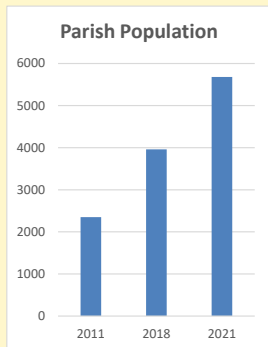

### Children and Young People

In your parish of 5680 people

10.5 % are aged 0-4

7.9 % are aged 5-9

6.1 % are aged 10-14

That is a total of 1392 children and young people

In 2023 your child average weekly attendance was 12