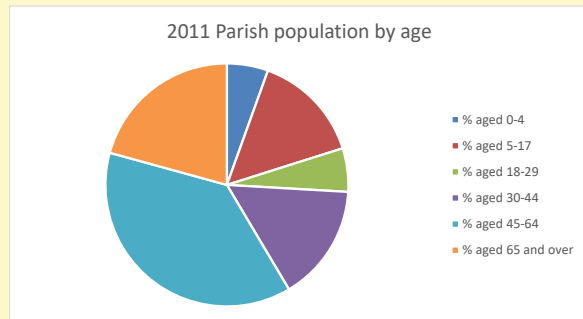

Census Dashboard for the parish of North Moreton in the Deanery of WALLINGFORD

Parish population, Census and deprivation summary

Population of parish and deanery

2011, 2018 and 2021

	Parish	Deanery
2011	316	110456
2018	354	116327
2021	339	117,603

Deprivation Rank

2021 11,014

(1=most deprived parish in the Church of England, 12,307=least deprived)

Children and Young People

In your parish of **339** people
 3.6 % are aged 0-4
 2.7 % are aged 5-9
 7.6 % are aged 10-14

That is a total of **47**
 children and young people

In 2023 your child average
 weekly attendance was **0**

NB different age groups: 5-17 in 2011, 5-19 in 2021

Parish code: 270537

Number of churches in parish (2022): 1