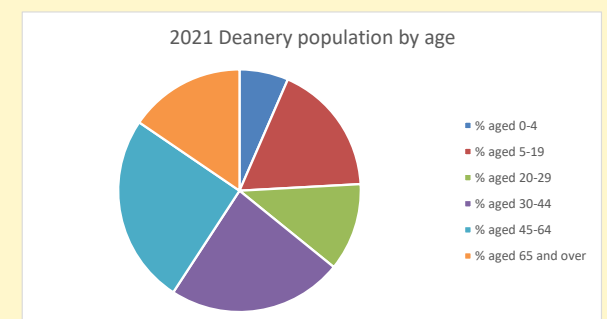

Census Dashboard for the parish of North Moreton in the Deanery of WALLINGFORD

Parish population, Census and deprivation summary

Population of parish and deanery

2011, 2018 and 2021

	Parish	Deanery
2011	316	110456
2018	354	116327
2021	339	117,603

That is a total of **47**
 children and young people

In 2023 your child average
 weekly attendance was **0**

NB different age groups: 5-17 in 2011, 5-19 in 2021

Parish code: 270537

Number of churches in parish (2022): 1