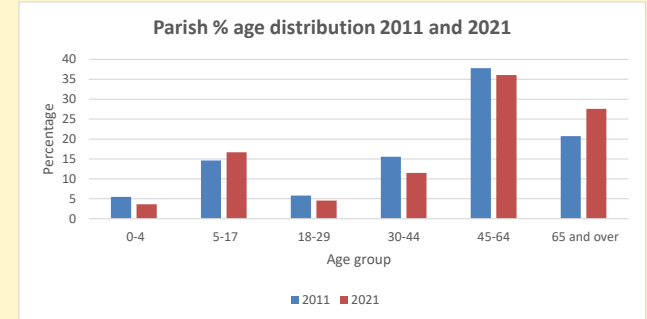

That is a total of **47**
 children and young people

In 2023 your child average
 weekly attendance was **0**

NB different age groups: 5-17 in 2011, 5-19 in 2021

Parish code: 270537

Number of churches in parish (2022): 1