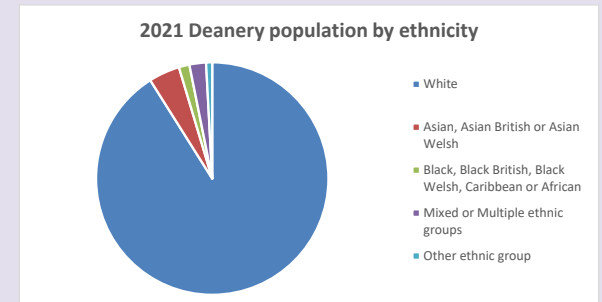

Ethnicity of those in your parish

Thoughts to ponder:

What has surprised you in these tables and charts?

Does your congregation(s) reflect the age and ethnic mix of your parish?

Where are those who have identified as Christians who do not attend your church(es)? Do you have other Christian denomination churches in your parish?

How might this influence your mission plans?

This dashboard contains figures as submitted by churches currently in the parish

Attendance statistics: taken from annual Statistics for Mission returns.

Average weekly attendance: attendance at Sunday and midweek church services & fresh expressions in October;

Every effort has been made to ensure that data are reliable. We would be pleased to be notified of any significant errors or omissions by email to parishreturns@oxford.anglican.org