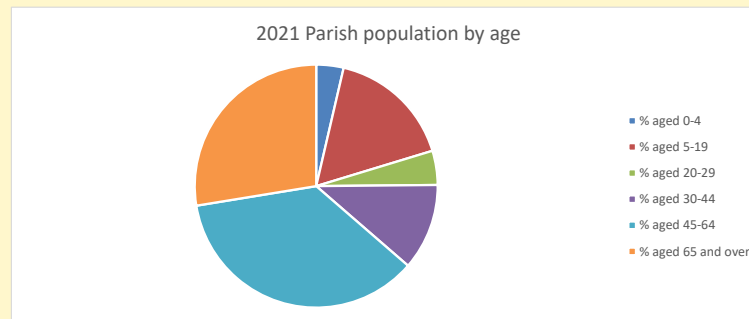

Census Dashboard for the parish of North Moreton in the Deanery of WALLINGFORD

Parish population, Census and deprivation summary

Population of parish and deanery

2011, 2018 and 2021

	Parish	Deanery
2011	316	110456
2018	354	116327
2021	339	117,603

That is a total of **47**
 children and young people

In 2023 your child average
 weekly attendance was **0**

NB different age groups: 5-17 in 2011, 5-19 in 2021

Parish code: 270537

Number of churches in parish (2022): 1