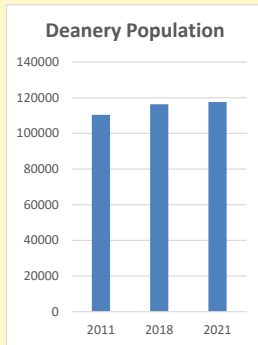

Census Dashboard for the parish of North Moreton in the Deanery of WALLINGFORD

Parish population, Census and deprivation summary

Population of parish and deanery

2011, 2018 and 2021

	Parish	Deanery
2011	316	110456
2018	354	116327
2021	339	117,603

Deprivation Rank

2021 11,014

(1=most deprived parish in the Church of England, 12,307=least deprived)

Children and Young People

In your parish of **339** people
 3.6 % are aged 0-4
 2.7 % are aged 5-9
 7.6 % are aged 10-14

That is a total of **47**
 children and young people

In 2023 your child average
 weekly attendance was **0**

NB different age groups: 5-17 in 2011, 5-19 in 2021

Parish code: 270537

Number of churches in parish (2022): 1