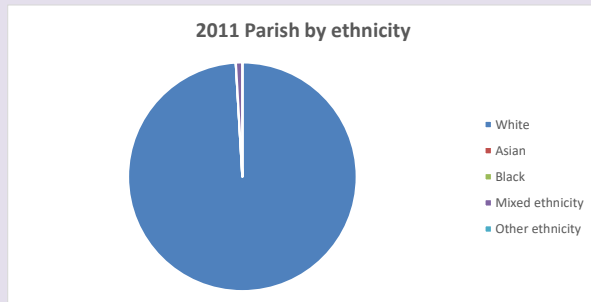

Ethnicity of those in your parish

Thoughts to ponder:

What has surprised you in these tables and charts?

Does your congregation(s) reflect the age and ethnic mix of your parish?

Where are those who have identified as Christians who do not attend your church(es)? Do you have other Christian denomination churches in your parish?

How might this influence your mission plans?

This dashboard contains figures as submitted by churches currently in the parish

Attendance statistics: taken from annual Statistics for Mission returns.

Average weekly attendance: attendance at Sunday and midweek church services & fresh expressions in October;

Every effort has been made to ensure that data are reliable. We would be pleased to be notified of any significant errors or omissions by email to parishreturns@oxford.anglican.org