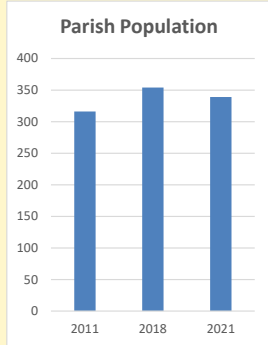

Census Dashboard for the parish of North Moreton in the Deanery of WALLINGFORD

Parish population, Census and deprivation summary

Population of parish and deanery

2011, 2018 and 2021

	Parish	Deanery
2011	316	110456
2018	354	116327
2021	339	117,603

Deprivation Rank

2021 11,014

(1=most deprived parish in the Church of England, 12,307=least deprived)

Children and Young People

In your parish of **339** people
 3.6 % are aged 0-4
 2.7 % are aged 5-9
 7.6 % are aged 10-14

That is a total of **47**
 children and young people

In 2023 your child average
 weekly attendance was **0**

NB different age groups: 5-17 in 2011, 5-19 in 2021

Parish code: 270537

Number of churches in parish (2022): 1