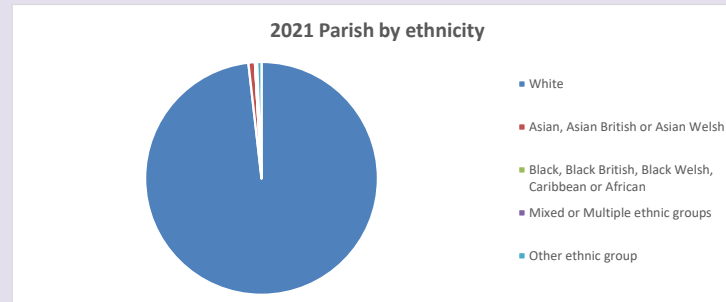

Ethnicity of those in your parish

Thoughts to ponder:

What has surprised you in these tables and charts?

Does your congregation(s) reflect the age and ethnic mix of your parish?

Where are those who have identified as Christians who do not attend your church(es)? Do you have other Christian denomination churches in your parish?

How might this influence your mission plans?

This dashboard contains figures as submitted by churches currently in the parish

Attendance statistics: taken from annual Statistics for Mission returns.

Average weekly attendance: attendance at Sunday and midweek church services & fresh expressions in October;

Every effort has been made to ensure that data are reliable. We would be pleased to be notified of any significant errors or omissions by email to parishreturns@oxford.anglican.org