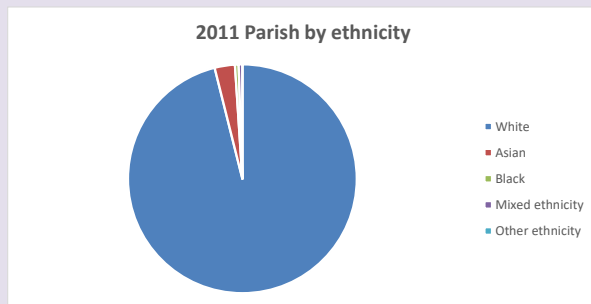

Ethnicity of those in your parish

Thoughts to ponder:

What has surprised you in these tables and charts?

Does your congregation(s) reflect the age and ethnic mix of your parish?

Where are those who have identified as Christians who do not attend your church(es)? Do you have other Christian denomination churches in your parish?

How might this influence your mission plans?

This dashboard contains figures as submitted by churches currently in the parish

Attendance statistics: taken from annual Statistics for Mission returns.

Average weekly attendance: attendance at Sunday and midweek church services & fresh expressions in October;

Every effort has been made to ensure that data are reliable. We would be pleased to be notified of any significant errors or omissions by email to parishreturns@oxford.anglican.org