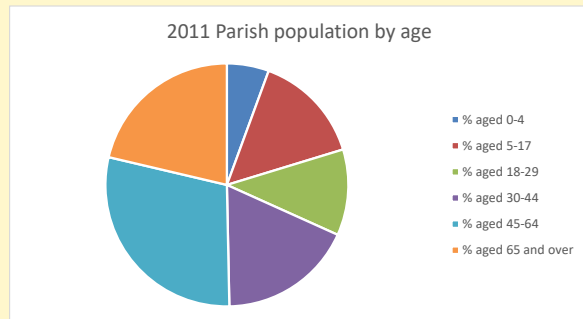

### Children and Young People

In your parish of **1027** people

7.2 % are aged 0-4

8.5 % are aged 5-9

6.6 % are aged 10-14

That is a total of **228** children and young people

In 2023 your child average weekly attendance was **0**