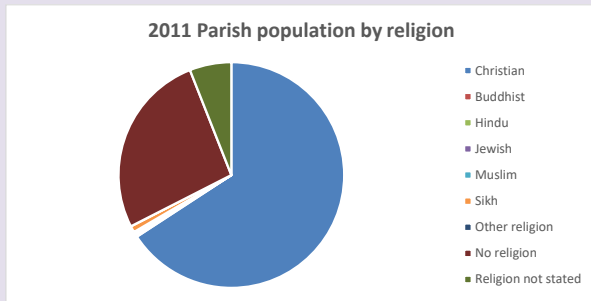

Religion of those in your parish

Your parish population in 2021 was 1027

In 2021 **48.1%** said they are Christian. That is **494** people. In your parish your average weekly attendance is **29**