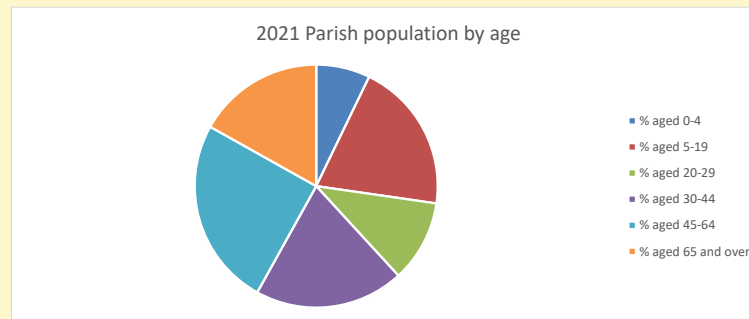

### Children and Young People

In your parish of **1027** people

7.2 % are aged 0-4

8.5 % are aged 5-9

6.6 % are aged 10-14

That is a total of **228** children and young people

In 2023 your child average weekly attendance was **0**

NB different age groups: 5-17 in 2011, 5-19 in 2021

Parish code: 270545

Number of churches in parish (2022): 1

For more detailed census & deprivation info: see <http://arcg.is/1RaS4CS>  
<https://www.churchofengland.org/researchandstats>  
 and <http://www2.cuf.org.uk/poverty-england/poverty-map>