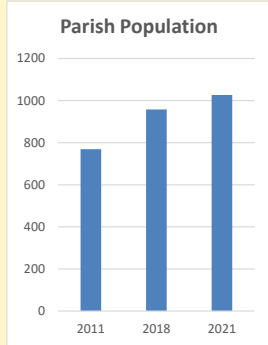

### Children and Young People

In your parish of **1027** people

7.2 % are aged 0-4

8.5 % are aged 5-9

6.6 % are aged 10-14

That is a total of **228** children and young people

In 2023 your child average weekly attendance was **0**

NB different age groups: 5-17 in 2011, 5-19 in 2021

Parish code: 270545

Number of churches in parish (2022): 1

For more detailed census & deprivation info: see <http://arcg.is/1RaS4CS>  
<https://www.churchofengland.org/researchandstats>  
 and <http://www2.cuf.org.uk/poverty-england/poverty-map>