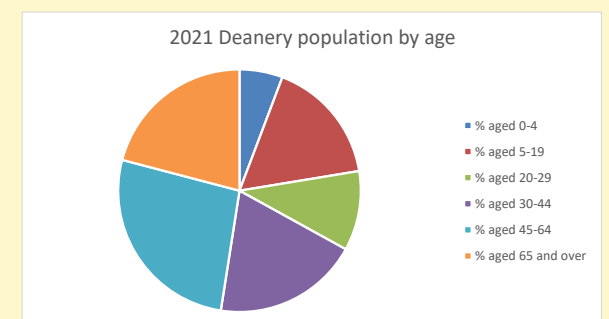

### Children and Young People

In your parish of **1027** people

7.2 % are aged 0-4

8.5 % are aged 5-9

6.6 % are aged 10-14

That is a total of **228** children and young people

In 2023 your child average weekly attendance was **0**