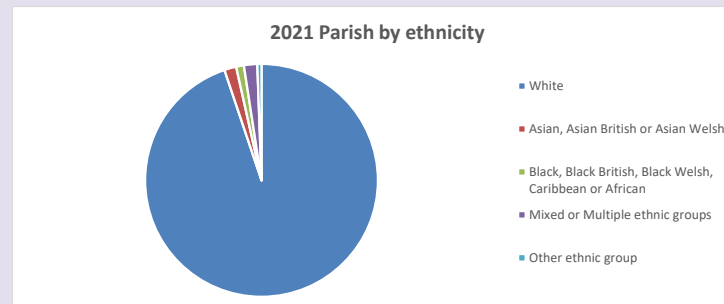

Ethnicity of those in your parish

Thoughts to ponder:

What has surprised you in these tables and charts?

Does your congregation(s) reflect the age and ethnic mix of your parish?

Where are those who have identified as Christians who do not attend your church(es)? Do you have other Christian denomination churches in your parish?

How might this influence your mission plans?

This dashboard contains figures as submitted by churches currently in the parish

Attendance statistics: taken from annual Statistics for Mission returns.

Average weekly attendance: attendance at Sunday and midweek church services & fresh expressions in October;

Every effort has been made to ensure that data are reliable. We would be pleased to be notified of any significant errors or omissions by email to parishreturns@oxford.anglican.org