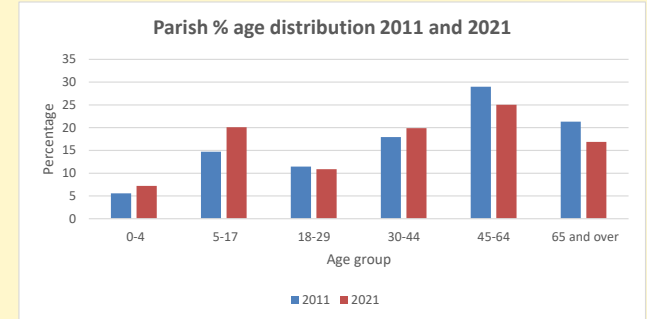

### Children and Young People

In your parish of **1027** people

7.2 % are aged 0-4

8.5 % are aged 5-9

6.6 % are aged 10-14

That is a total of **228** children and young people

In 2023 your child average weekly attendance was **0**