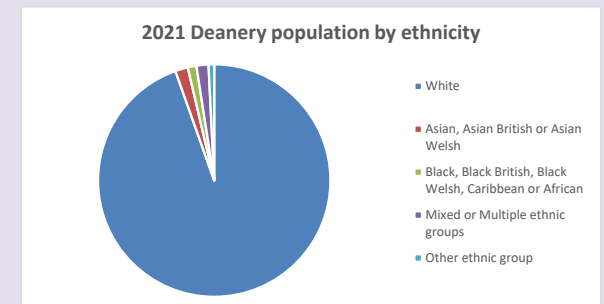

Ethnicity of those in your parish

Thoughts to ponder:

What has surprised you in these tables and charts?

Does your congregation(s) reflect the age and ethnic mix of your parish?

Where are those who have identified as Christians who do not attend your church(es)? Do you have other Christian denomination churches in your parish?

How might this influence your mission plans?

This dashboard contains figures as submitted by churches currently in the parish

Attendance statistics: taken from annual Statistics for Mission returns.

Average weekly attendance: attendance at Sunday and midweek church services & fresh expressions in October;

Every effort has been made to ensure that data are reliable. We would be pleased to be notified of any significant errors or omissions by email to parishreturns@oxford.anglican.org