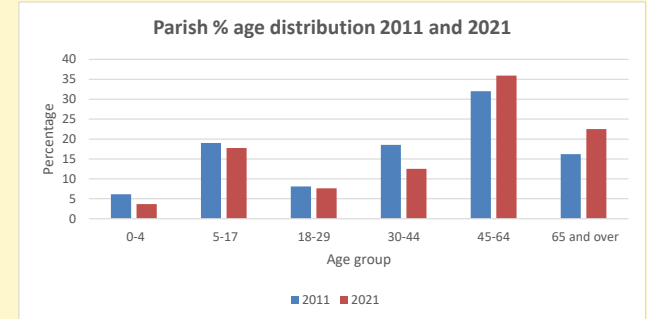

That is a total of **116**
 children and young people

In 2023 your child average
 weekly attendance was **0**

NB different age groups: 5-17 in 2011, 5-19 in 2021

Parish code: 270546

Number of churches in parish (2022): 2