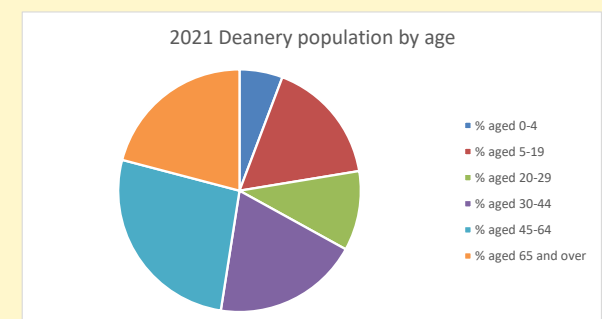

That is a total of **116**
 children and young people

In 2023 your child average
 weekly attendance was **0**

NB different age groups: 5-17 in 2011, 5-19 in 2021

Parish code: 270546

Number of churches in parish (2022): 2