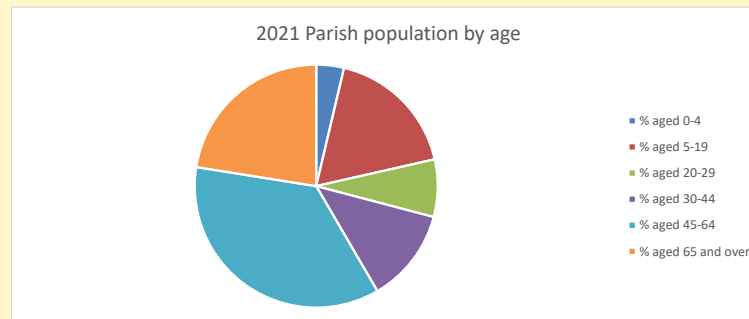

That is a total of **116**
 children and young people

In 2023 your child average
 weekly attendance was **0**

NB different age groups: 5-17 in 2011, 5-19 in 2021

Parish code: 270546

Number of churches in parish (2022): 2