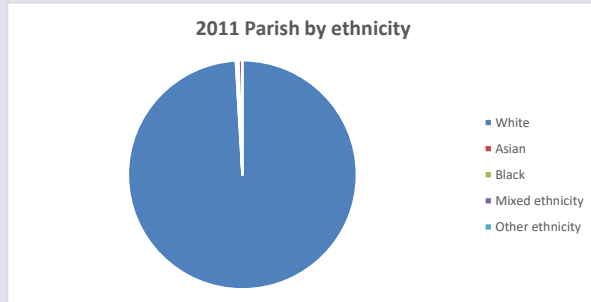

Ethnicity of those in your parish

Thoughts to ponder:

What has surprised you in these tables and charts?

Does your congregation(s) reflect the age and ethnic mix of your parish?

Where are those who have identified as Christians who do not attend your church(es)? Do you have other Christian denomination churches in your parish?

How might this influence your mission plans?

This dashboard contains figures as submitted by churches currently in the parish

Attendance statistics: taken from annual Statistics for Mission returns.

Average weekly attendance: attendance at Sunday and midweek church services & fresh expressions in October;

Every effort has been made to ensure that data are reliable. We would be pleased to be notified of any significant errors or omissions by email to parishreturns@oxford.anglican.org