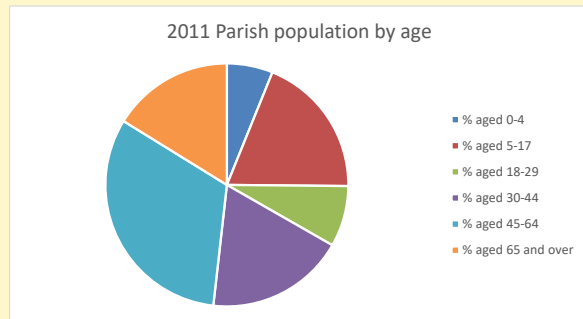

Census Dashboard for the parish of Childrey w West Challow in the Deanery of WANTAGE

Parish population, Census and deprivation summary

Population of parish and deanery

2011, 2018 and 2021

	Parish	Deanery
2011	771	110456
2018	756	116327
2021	774	117,603

Deprivation Rank

2021 **9,496**

(1=most deprived parish in the Church of England, 12,307=least deprived)

Children and Young People

In your parish of **774** people
 3.7 % are aged 0-4
 5.8 % are aged 5-9
 5.5 % are aged 10-14

That is a total of **116**
 children and young people

In 2023 your child average
 weekly attendance was **0**

NB different age groups: 5-17 in 2011, 5-19 in 2021

Parish code: 270546

Number of churches in parish (2022): 2