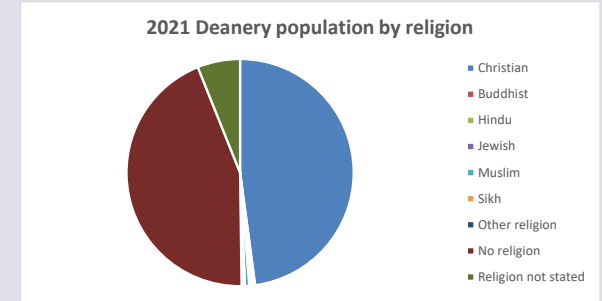

For more information, see:

<https://www.churchofengland.org/researchandstats>

394
 Produced by Diocese of Oxford April 2024

Religion of those in your parish

Your parish population in 2021 was 774

In 2021 56.5% said they are Christian. That is 437 people. In your parish your average weekly attendance is 5