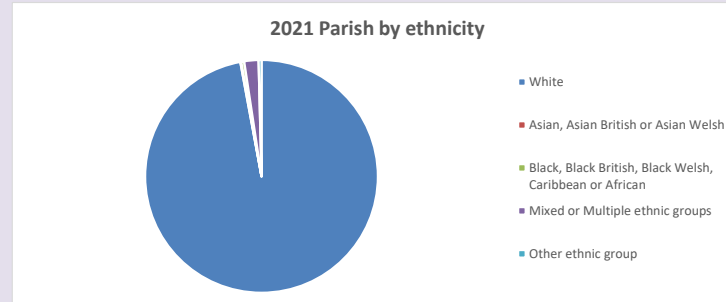

Ethnicity of those in your parish

Thoughts to ponder:

What has surprised you in these tables and charts?

Does your congregation(s) reflect the age and ethnic mix of your parish?

Where are those who have identified as Christians who do not attend your church(es)? Do you have other Christian denomination churches in your parish?

How might this influence your mission plans?

This dashboard contains figures as submitted by churches currently in the parish

Attendance statistics: taken from annual Statistics for Mission returns.

Average weekly attendance: attendance at Sunday and midweek church services & fresh expressions in October;

Every effort has been made to ensure that data are reliable. We would be pleased to be notified of any significant errors or omissions by email to parishreturns@oxford.anglican.org