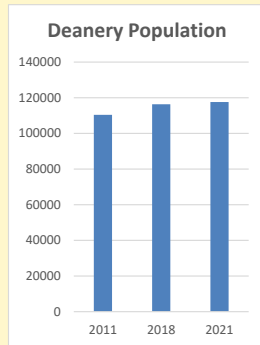

Census Dashboard for the parish of Childrey w West Challow in the Deanery of WANTAGE

Parish population, Census and deprivation summary

Population of parish and deanery

2011, 2018 and 2021

	Parish	Deanery
2011	771	110456
2018	756	116327
2021	774	117,603

Deprivation Rank

2021 **9,496**

(1=most deprived parish in the Church of England, 12,307=least deprived)

Children and Young People

In your parish of **774** people
 3.7 % are aged 0-4
 5.8 % are aged 5-9
 5.5 % are aged 10-14

That is a total of **116**
 children and young people

In 2023 your child average
 weekly attendance was **0**

NB different age groups: 5-17 in 2011, 5-19 in 2021

Parish code: 270546

Number of churches in parish (2022): 2

For more information, see:

<https://www.churchofengland.org/researchandstats>

394
 Produced by Diocese of Oxford April 2024

Religion of those in your parish

Your parish population in 2021 was 774

In 2021 56.5% said they are Christian. That is 437 people. In your parish your average weekly attendance is 5