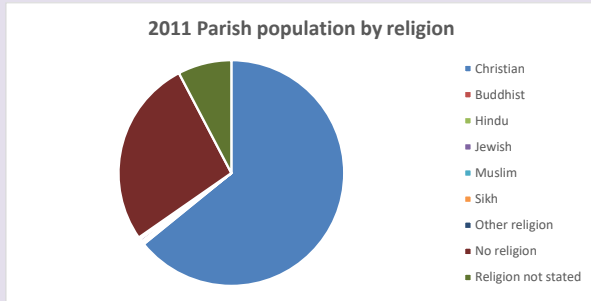

For more information, see:

<https://www.churchofengland.org/researchandstats>

394
 Produced by Diocese of Oxford April 2024

Religion of those in your parish

Your parish population in 2021 was 774

In 2021 56.5% said they are Christian. That is 437 people. In your parish your average weekly attendance is 5