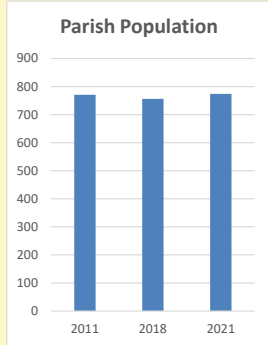

Census Dashboard for the parish of Childrey w West Challow in the Deanery of WANTAGE

Parish population, Census and deprivation summary

Population of parish and deanery

2011, 2018 and 2021

	Parish	Deanery
2011	771	110456
2018	756	116327
2021	774	117,603

Deprivation Rank

2021 **9,496**

(1=most deprived parish in the Church of England, 12,307=least deprived)

Children and Young People

In your parish of **774** people
 3.7 % are aged 0-4
 5.8 % are aged 5-9
 5.5 % are aged 10-14

That is a total of **116**
 children and young people

In 2023 your child average
 weekly attendance was **0**

NB different age groups: 5-17 in 2011, 5-19 in 2021

Parish code: 270546

Number of churches in parish (2022): 2

For more information, see:

<https://www.churchofengland.org/researchandstats>

394
 Produced by Diocese of Oxford April 2024

Religion of those in your parish

Your parish population in 2021 was 774

In 2021 56.5% said they are Christian. That is 437 people. In your parish your average weekly attendance is 5