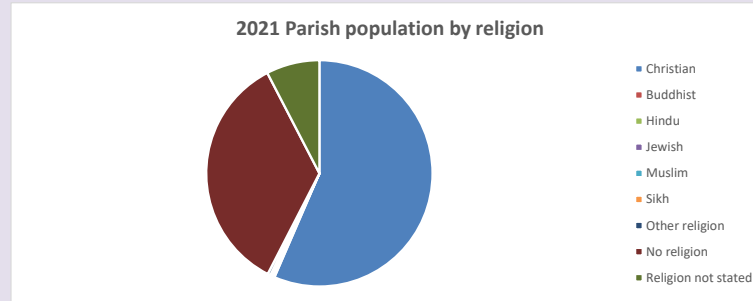

For more information, see:

<https://www.churchofengland.org/researchandstats>

394
 Produced by Diocese of Oxford April 2024

Religion of those in your parish

Your parish population in 2021 was 774

In 2021 56.5% said they are Christian. That is 437 people. In your parish your average weekly attendance is 5