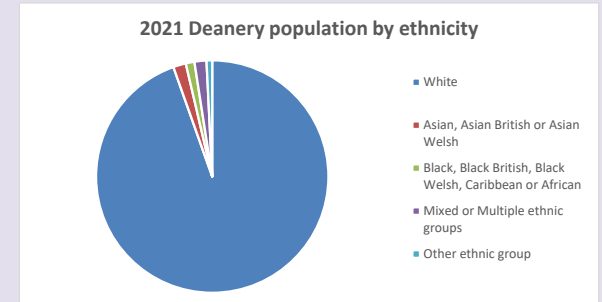

Ethnicity of those in your parish

Thoughts to ponder:

What has surprised you in these tables and charts?

Does your congregation(s) reflect the age and ethnic mix of your parish?

Where are those who have identified as Christians who do not attend your church(es)? Do you have other Christian denomination churches in your parish?

How might this influence your mission plans?

This dashboard contains figures as submitted by churches currently in the parish

Attendance statistics: taken from annual Statistics for Mission returns.

Average weekly attendance: attendance at Sunday and midweek church services & fresh expressions in October;

Every effort has been made to ensure that data are reliable. We would be pleased to be notified of any significant errors or omissions by email to parishreturns@oxford.anglican.org