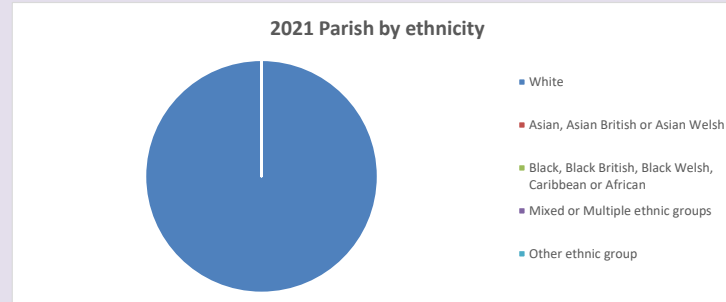

Ethnicity of those in your parish

Thoughts to ponder:

What has surprised you in these tables and charts?

Does your congregation(s) reflect the age and ethnic mix of your parish?

Where are those who have identified as Christians who do not attend your church(es)? Do you have other Christian denomination churches in your parish?

How might this influence your mission plans?

This dashboard contains figures as submitted by churches currently in the parish

Attendance statistics: taken from annual Statistics for Mission returns.

Average weekly attendance: attendance at Sunday and midweek church services & fresh expressions in October;

Every effort has been made to ensure that data are reliable. We would be pleased to be notified of any significant errors or omissions by email to parishreturns@oxford.anglican.org