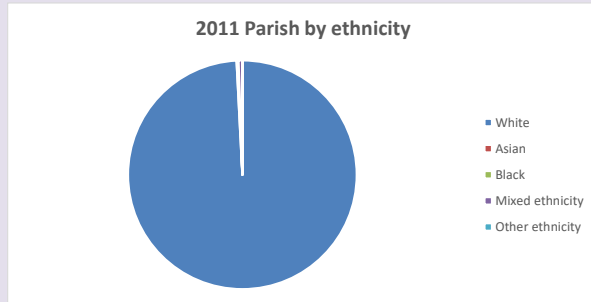

In 2021 54.6% said they are Christian. That is 199 people. In your parish your average weekly attendance is 13

Ethnicity of those in your parish

Thoughts to ponder:

What has surprised you in these tables and charts?