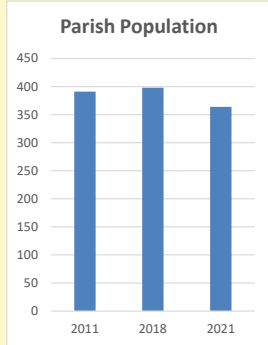

Census Dashboard for the parish of West Hendred in the Deanery of WANTAGE

Parish population, Census and deprivation summary

Population of parish and deanery

2011, 2018 and 2021

	Parish	Deanery
2011	391	110456
2018	398	116327
2021	364	117,603

Deprivation Rank

2021 11,160

(1=most deprived parish in the Church of England, 12,307=least deprived)

Children and Young People

In your parish of 364 people

3.6 % are aged 0-4

5.6 % are aged 5-9

8.7 % are aged 10-14

That is a total of 65 children and young people

In 2023 your child average weekly attendance was 0

NB different age groups: 5-17 in 2011, 5-19 in 2021

Parish code: 270553

Number of churches in parish (2022): 1