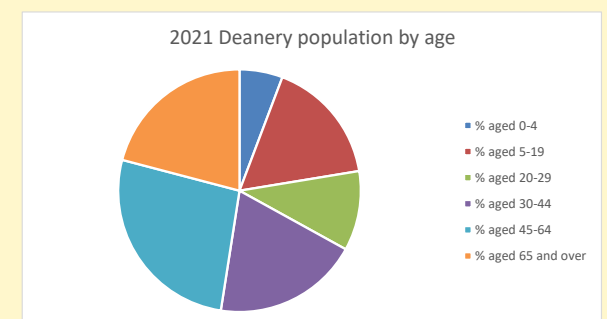

Census Dashboard for the parish of West Hendred in the Deanery of WANTAGE

Parish population, Census and deprivation summary

Population of parish and deanery

2011, 2018 and 2021

	Parish	Deanery
2011	391	110456
2018	398	116327
2021	364	117,603

That is a total of 65 children and young people

In 2023 your child average weekly attendance was 0

NB different age groups: 5-17 in 2011, 5-19 in 2021

Parish code: 270553

Number of churches in parish (2022): 1