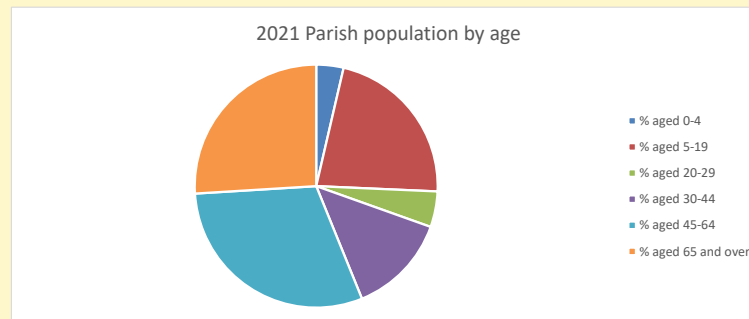

That is a total of 65 children and young people

In 2023 your child average weekly attendance was 0

NB different age groups: 5-17 in 2011, 5-19 in 2021

Parish code: 270553

Number of churches in parish (2022): 1