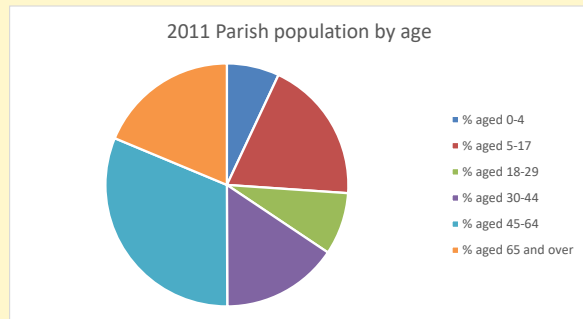

Census Dashboard for the parish of West Hendred in the Deanery of WANTAGE

Parish population, Census and deprivation summary

Population of parish and deanery

2011, 2018 and 2021

	Parish	Deanery
2011	391	110456
2018	398	116327
2021	364	117,603

Deprivation Rank

2021 11,160

(1=most deprived parish in the Church of England, 12,307=least deprived)

Children and Young People

In your parish of 364 people

3.6 % are aged 0-4

5.6 % are aged 5-9

8.7 % are aged 10-14

That is a total of 65 children and young people

In 2023 your child average weekly attendance was 0

NB different age groups: 5-17 in 2011, 5-19 in 2021

Parish code: 270553

Number of churches in parish (2022): 1