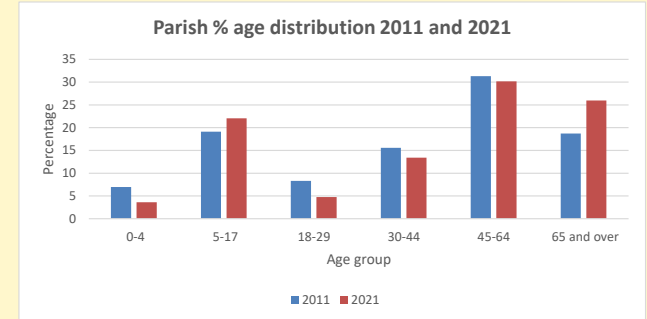

That is a total of 65 children and young people

In 2023 your child average weekly attendance was 0

NB different age groups: 5-17 in 2011, 5-19 in 2021

Parish code: 270553

Number of churches in parish (2022): 1