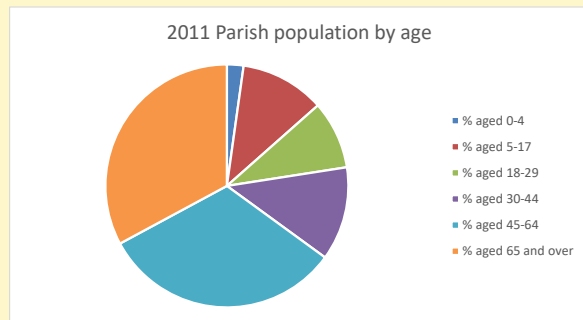

### Children and Young People

In your parish of **640** people  
 1.7 % are aged 0-4  
 1.8 % are aged 5-9  
 2.8 % are aged 10-14

That is a total of **40**  
 children and young people

In 2023 your child average  
 weekly attendance was **0**