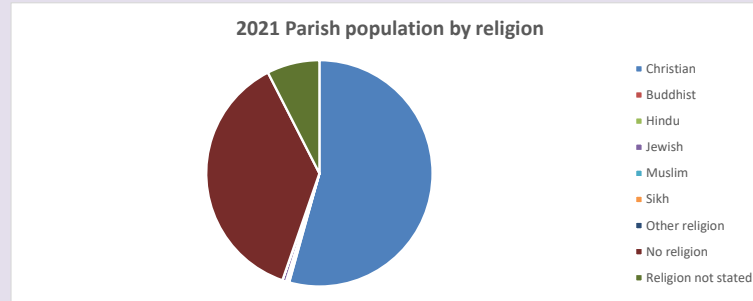

Religion of those in your parish

Your parish population in 2021 was 640

In 2021 **54.3%** said they are Christian. That is **348** people. In your parish your average weekly attendance is **19**