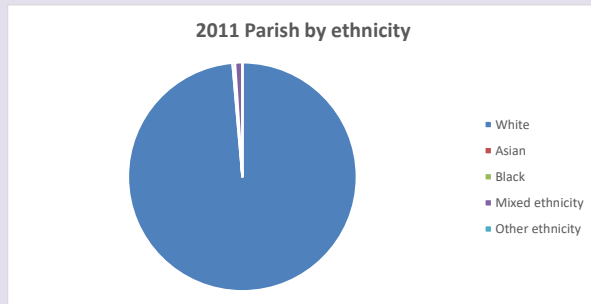

Ethnicity of those in your parish

Thoughts to ponder:

What has surprised you in these tables and charts?

Does your congregation(s) reflect the age and ethnic mix of your parish?

Where are those who have identified as Christians who do not attend your church(es)? Do you have other Christian denomination churches in your parish?

How might this influence your mission plans?

This dashboard contains figures as submitted by churches currently in the parish

Attendance statistics: taken from annual Statistics for Mission returns.

Average weekly attendance: attendance at Sunday and midweek church services & fresh expressions in October;

Every effort has been made to ensure that data are reliable. We would be pleased to be notified of any significant errors or omissions by email to parishreturns@oxford.anglican.org