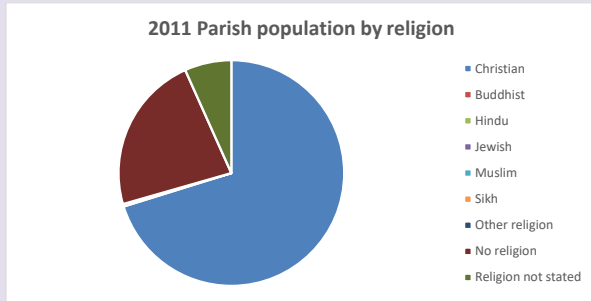

Religion of those in your parish

Your parish population in 2021 was 640

In 2021 **54.3%** said they are Christian. That is **348** people. In your parish your average weekly attendance is **19**