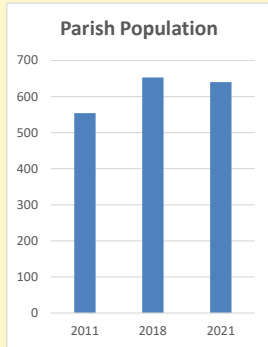

### Children and Young People

In your parish of **640** people  
 1.7 % are aged 0-4  
 1.8 % are aged 5-9  
 2.8 % are aged 10-14

That is a total of **40**  
 children and young people

In 2023 your child average  
 weekly attendance was **0**