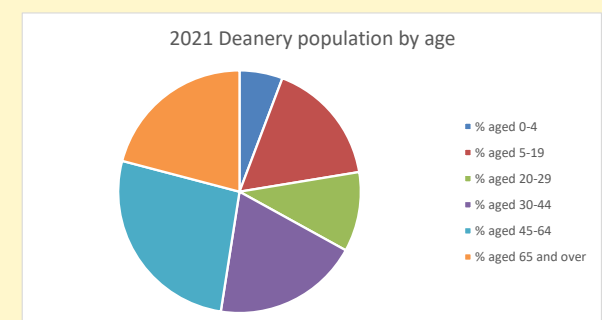

### Children and Young People

In your parish of **640** people  
 1.7 % are aged 0-4  
 1.8 % are aged 5-9  
 2.8 % are aged 10-14

That is a total of **40**  
 children and young people

In 2023 your child average  
 weekly attendance was **0**