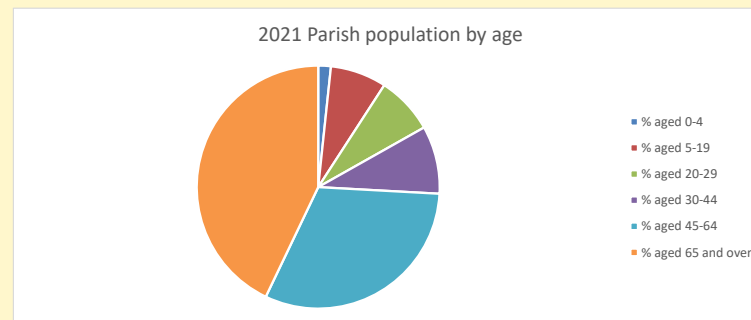

### Children and Young People

In your parish of **640** people  
 1.7 % are aged 0-4  
 1.8 % are aged 5-9  
 2.8 % are aged 10-14

That is a total of **40**  
 children and young people

In 2023 your child average  
 weekly attendance was **0**