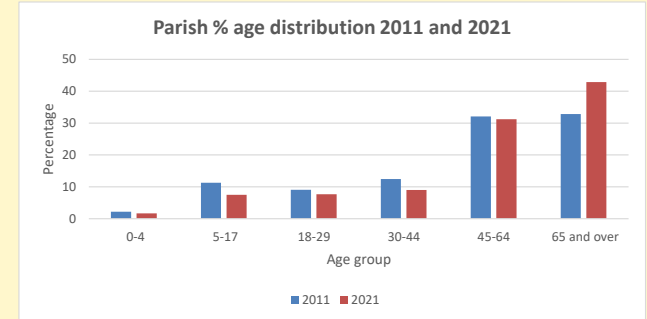

### Children and Young People

In your parish of **640** people  
 1.7 % are aged 0-4  
 1.8 % are aged 5-9  
 2.8 % are aged 10-14

That is a total of **40**  
 children and young people

In 2023 your child average  
 weekly attendance was **0**