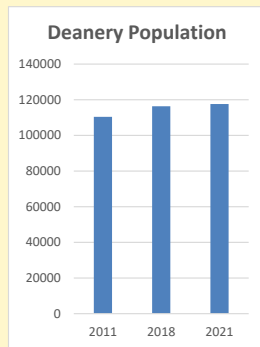

### Children and Young People

In your parish of **640** people  
 1.7 % are aged 0-4  
 1.8 % are aged 5-9  
 2.8 % are aged 10-14

That is a total of **40**  
 children and young people

In 2023 your child average  
 weekly attendance was **0**