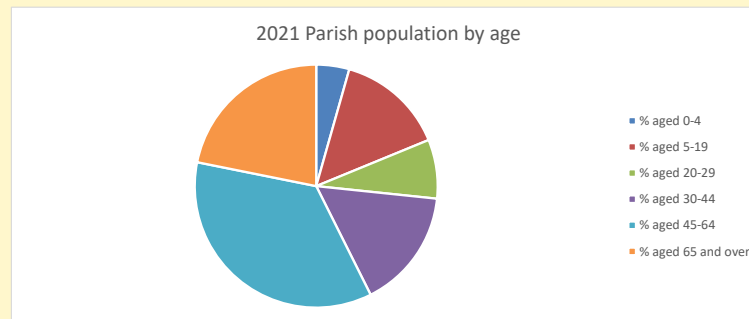

That is a total of **71**
 children and young people

In 2023 your child average
 weekly attendance was **1**

NB different age groups: 5-17 in 2011, 5-19 in 2021

Parish code: 270558

Number of churches in parish (2022): 2