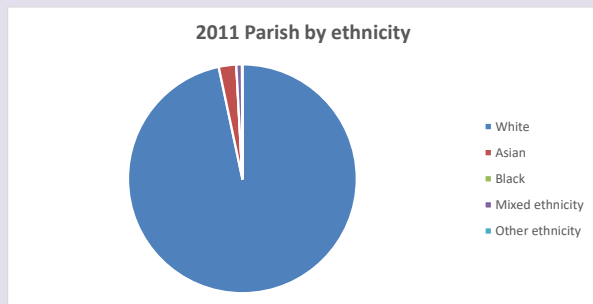

Ethnicity of those in your parish

Thoughts to ponder:

What has surprised you in these tables and charts?

Does your congregation(s) reflect the age and ethnic mix of your parish?

Where are those who have identified as Christians who do not attend your church(es)? Do you have other Christian denomination churches in your parish?

How might this influence your mission plans?

This dashboard contains figures as submitted by churches currently in the parish

Attendance statistics: taken from annual Statistics for Mission returns.

Average weekly attendance: attendance at Sunday and midweek church services & fresh expressions in October;

Every effort has been made to ensure that data are reliable. We would be pleased to be notified of any significant errors or omissions by email to parishreturns@oxford.anglican.org