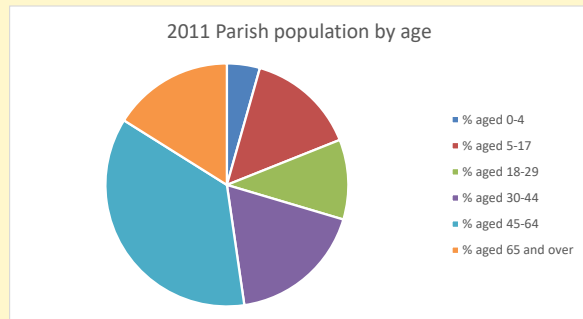

Deprivation Rank

2021 **7,922**

(1=most deprived parish in the Church of England, 12,307=least deprived)

Children and Young People

In your parish of **516** people
 4.4 % are aged 0-4
 4.8 % are aged 5-9
 4.6 % are aged 10-14

That is a total of **71**
 children and young people

In 2023 your child average
 weekly attendance was **1**

NB different age groups: 5-17 in 2011, 5-19 in 2021

Parish code: 270558

Number of churches in parish (2022): 2