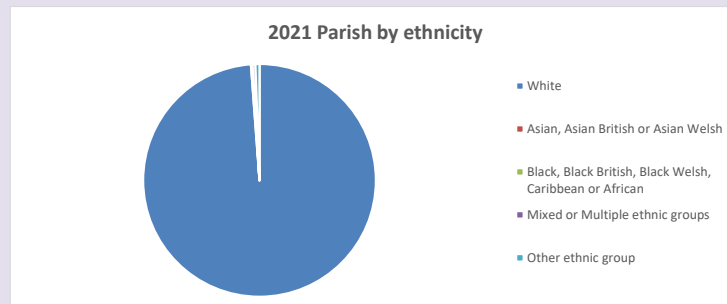

Ethnicity of those in your parish

Thoughts to ponder:

What has surprised you in these tables and charts?

Does your congregation(s) reflect the age and ethnic mix of your parish?

Where are those who have identified as Christians who do not attend your church(es)? Do you have other Christian denomination churches in your parish?

How might this influence your mission plans?

This dashboard contains figures as submitted by churches currently in the parish

Attendance statistics: taken from annual Statistics for Mission returns.

Average weekly attendance: attendance at Sunday and midweek church services & fresh expressions in October;

Every effort has been made to ensure that data are reliable. We would be pleased to be notified of any significant errors or omissions by email to parishreturns@oxford.anglican.org