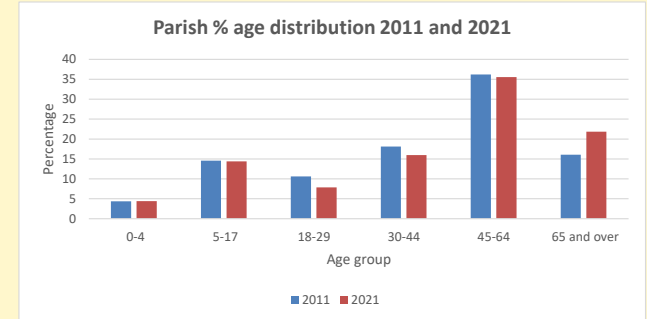

That is a total of **71**
 children and young people

In 2023 your child average
 weekly attendance was **1**

NB different age groups: 5-17 in 2011, 5-19 in 2021

Parish code: 270558

Number of churches in parish (2022): 2