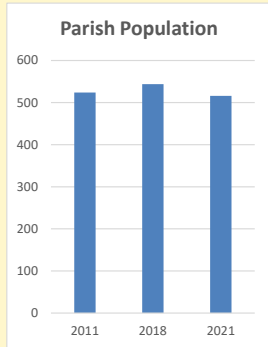

Census Dashboard for the parish of Sparsholt w Kingston Lisle in the Deanery of WANTAGE

Parish population, Census and deprivation summary

Population of parish and deanery

2011, 2018 and 2021

	Parish	Deanery
2011	524	110456
2018	544	116327
2021	516	117,603

Deprivation Rank

2021 **7,922**

(1=most deprived parish in the Church of England, 12,307=least deprived)

Children and Young People

In your parish of **516** people
 4.4 % are aged 0-4
 4.8 % are aged 5-9
 4.6 % are aged 10-14

That is a total of **71**
 children and young people

In 2023 your child average
 weekly attendance was **1**

NB different age groups: 5-17 in 2011, 5-19 in 2021

Parish code: 270558

Number of churches in parish (2022): 2