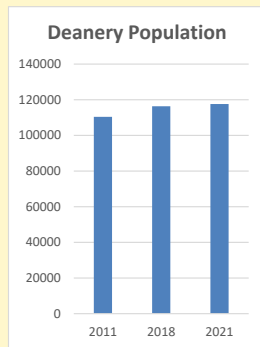

Census Dashboard for the parish of Sparsholt w Kingston Lisle in the Deanery of WANTAGE

Parish population, Census and deprivation summary

Population of parish and deanery

2011, 2018 and 2021

	Parish	Deanery
2011	524	110456
2018	544	116327
2021	516	117,603

Deprivation Rank

2021 **7,922**

(1=most deprived parish in the Church of England, 12,307=least deprived)

Children and Young People

In your parish of **516** people
 4.4 % are aged 0-4
 4.8 % are aged 5-9
 4.6 % are aged 10-14

That is a total of **71**
 children and young people

In 2023 your child average
 weekly attendance was **1**

NB different age groups: 5-17 in 2011, 5-19 in 2021

Parish code: 270558

Number of churches in parish (2022): 2