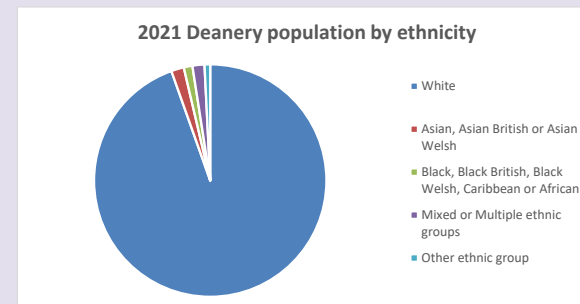

Ethnicity of those in your parish

Thoughts to ponder:

What has surprised you in these tables and charts?

Does your congregation(s) reflect the age and ethnic mix of your parish?

Where are those who have identified as Christians who do not attend your church(es)? Do you have other Christian denomination churches in your parish?

How might this influence your mission plans?

This dashboard contains figures as submitted by churches currently in the parish

Attendance statistics: taken from annual Statistics for Mission returns.

Average weekly attendance: attendance at Sunday and midweek church services & fresh expressions in October;

Every effort has been made to ensure that data are reliable. We would be pleased to be notified of any significant errors or omissions by email to parishreturns@oxford.anglican.org