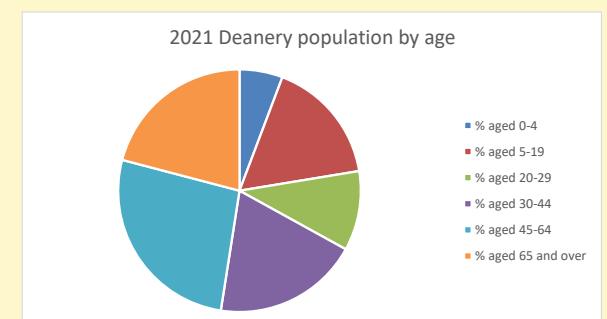

Census Dashboard for the parish of Sparsholt w Kingston Lisle in the Deanery of WANTAGE

Parish population, Census and deprivation summary

Population of parish and deanery

2011, 2018 and 2021

	Parish	Deanery
2011	524	110456
2018	544	116327
2021	516	117,603

That is a total of **71**
 children and young people

In 2023 your child average
 weekly attendance was **1**

NB different age groups: 5-17 in 2011, 5-19 in 2021

Parish code: 270558

Number of churches in parish (2022): 2