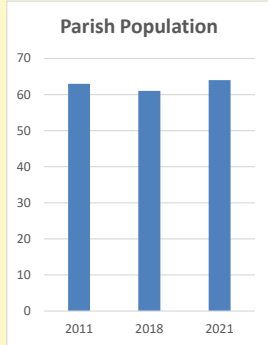

Deprivation Rank

2021 **6,383**

(1=most deprived parish in the Church of England, 12,307=least deprived)

Children and Young People

In your parish of **64** people

2.3 % are aged 0-4

3.2 % are aged 5-9

3.7 % are aged 10-14

That is a total of **6** children and young people

In 2023 your child average weekly attendance was **0**

NB different age groups: 5-17 in 2011, 5-19 in 2021

Parish code: 270264

Number of churches in parish (2022): 1