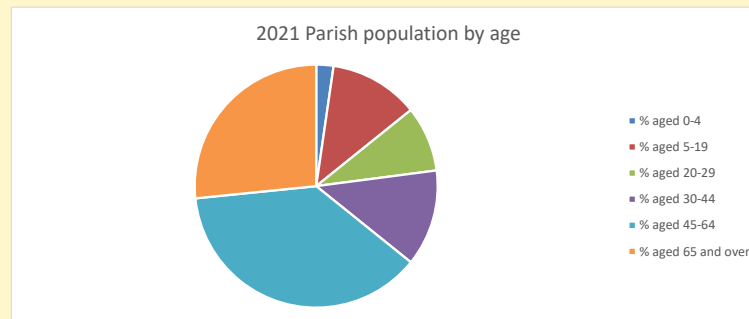

That is a total of **6** children and young people

In 2023 your child average weekly attendance was **0**

NB different age groups: 5-17 in 2011, 5-19 in 2021

Parish code: 270264

Number of churches in parish (2022): 1