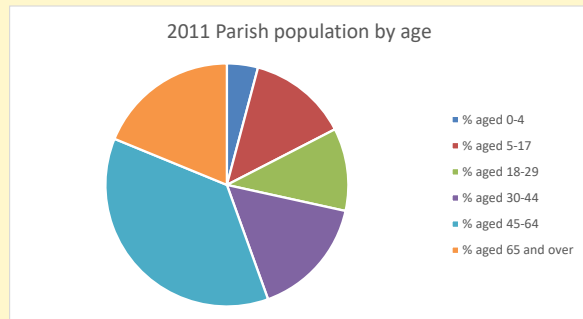

Census Dashboard for the parish of Westwell in the Deanery of WITNEY

Parish population, Census and deprivation summary

Population of parish and deanery

2011, 2018 and 2021

	Parish	Deanery
2011	63	110456
2018	61	116327
2021	64	117,603

Deprivation Rank

2021 **6,383**

(1=most deprived parish in the Church of England, 12,307=least deprived)

Children and Young People

In your parish of **64** people

2.3 % are aged 0-4

3.2 % are aged 5-9

3.7 % are aged 10-14

That is a total of **6** children and young people

In 2023 your child average weekly attendance was **0**

NB different age groups: 5-17 in 2011, 5-19 in 2021

Parish code: 270264

Number of churches in parish (2022): 1