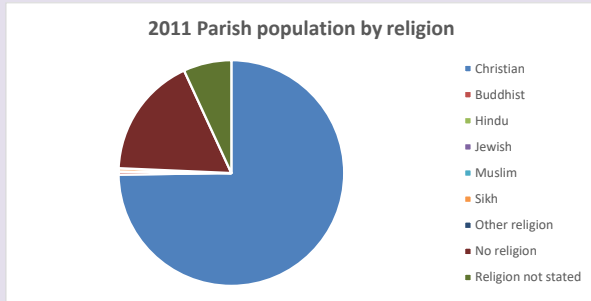

Religion of those in your parish

Your parish population in 2021 was 64

In 2021 50.5% said they are Christian. That is 32 people. In your parish your average weekly attendance is 12