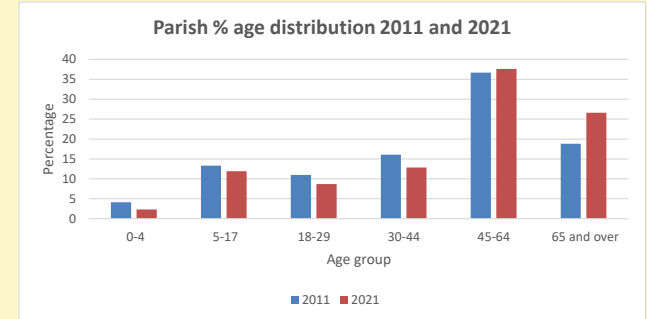

That is a total of **6** children and young people

In 2023 your child average weekly attendance was **0**

NB different age groups: 5-17 in 2011, 5-19 in 2021

Parish code: 270264

Number of churches in parish (2022): 1