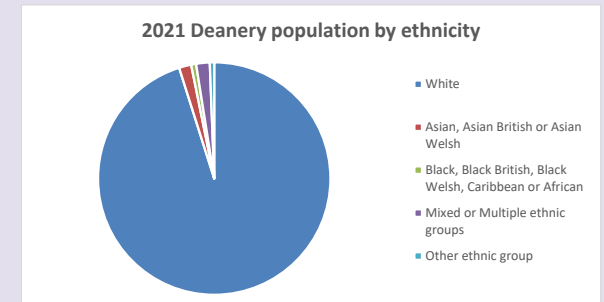

Ethnicity of those in your parish

Thoughts to ponder:

What has surprised you in these tables and charts?

Does your congregation(s) reflect the age and ethnic mix of your parish?

Where are those who have identified as Christians who do not attend your church(es)? Do you have other Christian denomination churches in your parish?

How might this influence your mission plans?

This dashboard contains figures as submitted by churches currently in the parish

Attendance statistics: taken from annual Statistics for Mission returns.

Average weekly attendance: attendance at Sunday and midweek church services & fresh expressions in October;

Every effort has been made to ensure that data are reliable. We would be pleased to be notified of any significant errors or omissions by email to parishreturns@oxford.anglican.org