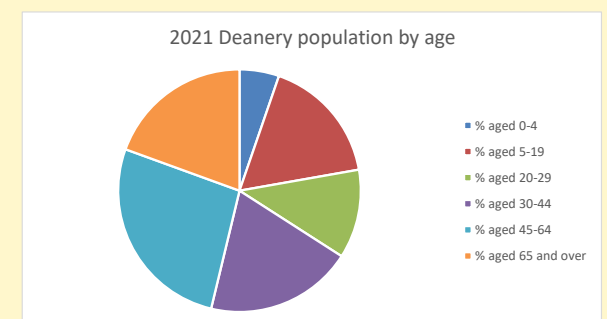

Census Dashboard for the parish of Westwell in the Deanery of WITNEY

Parish population, Census and deprivation summary

Population of parish and deanery

2011, 2018 and 2021

	Parish	Deanery
2011	63	110456
2018	61	116327
2021	64	117,603

That is a total of **6** children and young people

In 2023 your child average weekly attendance was **0**

NB different age groups: 5-17 in 2011, 5-19 in 2021

Parish code: 270264

Number of churches in parish (2022): 1