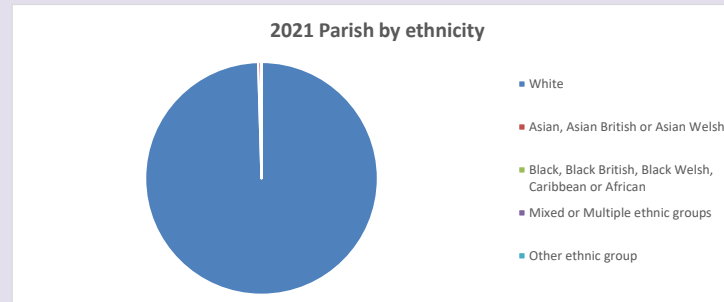

Ethnicity of those in your parish

Thoughts to ponder:

What has surprised you in these tables and charts?

Does your congregation(s) reflect the age and ethnic mix of your parish?

Where are those who have identified as Christians who do not attend your church(es)? Do you have other Christian denomination churches in your parish?

How might this influence your mission plans?

This dashboard contains figures as submitted by churches currently in the parish

Attendance statistics: taken from annual Statistics for Mission returns.

Average weekly attendance: attendance at Sunday and midweek church services & fresh expressions in October;

Every effort has been made to ensure that data are reliable. We would be pleased to be notified of any significant errors or omissions by email to parishreturns@oxford.anglican.org