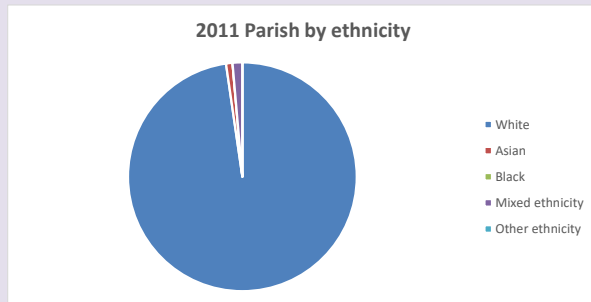

Ethnicity of those in your parish

Thoughts to ponder:

What has surprised you in these tables and charts?

Does your congregation(s) reflect the age and ethnic mix of your parish?

Where are those who have identified as Christians who do not attend your church(es)? Do you have other Christian denomination churches in your parish?

How might this influence your mission plans?

This dashboard contains figures as submitted by churches currently in the parish

Attendance statistics: taken from annual Statistics for Mission returns.

Average weekly attendance: attendance at Sunday and midweek church services & fresh expressions in October;

Every effort has been made to ensure that data are reliable. We would be pleased to be notified of any significant errors or omissions by email to parishreturns@oxford.anglican.org