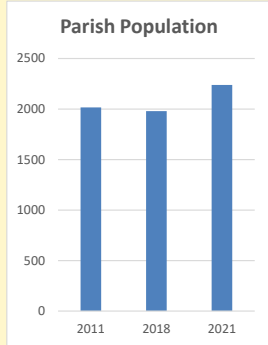

Census Dashboard for the parish of North Leigh in the Deanery of WITNEY

Parish population, Census and deprivation summary

Population of parish and deanery

2011, 2018 and 2021

	Parish	Deanery
2011	2,015	110456
2018	1,979	116327
2021	2239	117,603

Deprivation Rank

2021 11,707

(1=most deprived parish in the Church of England, 12,307=least deprived)

Children and Young People

In your parish of 2239 people

3.6 % are aged 0-4

4.6 % are aged 5-9

5.8 % are aged 10-14

That is a total of 312 children and young people

In 2023 your child average weekly attendance was 1

NB different age groups: 5-17 in 2011, 5-19 in 2021

Parish code: 270284

Number of churches in parish (2022): 1