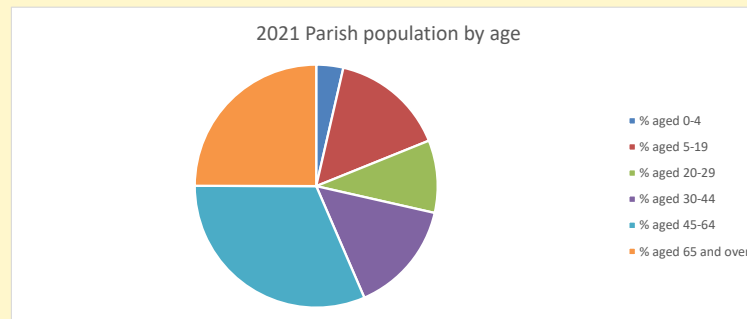

That is a total of 312 children and young people

In 2023 your child average weekly attendance was 1

NB different age groups: 5-17 in 2011, 5-19 in 2021

Parish code: 270284

Number of churches in parish (2022): 1