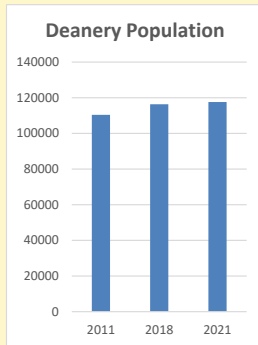

Census Dashboard for the parish of North Leigh in the Deanery of WITNEY

Parish population, Census and deprivation summary

Population of parish and deanery

2011, 2018 and 2021

	Parish	Deanery
2011	2,015	110456
2018	1,979	116327
2021	2239	117,603

Deprivation Rank

2021 11,707

(1=most deprived parish in the Church of England, 12,307=least deprived)

Children and Young People

In your parish of 2239 people

3.6 % are aged 0-4

4.6 % are aged 5-9

5.8 % are aged 10-14

That is a total of 312 children and young people

In 2023 your child average weekly attendance was 1

NB different age groups: 5-17 in 2011, 5-19 in 2021

Parish code: 270284

Number of churches in parish (2022): 1