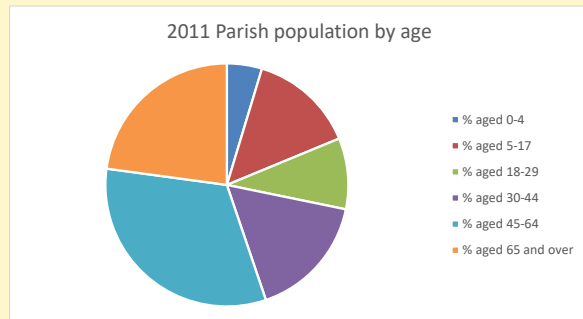

Deprivation Rank

2021 11,707

(1=most deprived parish in the Church of England, 12,307=least deprived)

Children and Young People

In your parish of 2239 people

3.6 % are aged 0-4

4.6 % are aged 5-9

5.8 % are aged 10-14

That is a total of 312 children and young people

In 2023 your child average weekly attendance was 1

NB different age groups: 5-17 in 2011, 5-19 in 2021

Parish code: 270284

Number of churches in parish (2022): 1