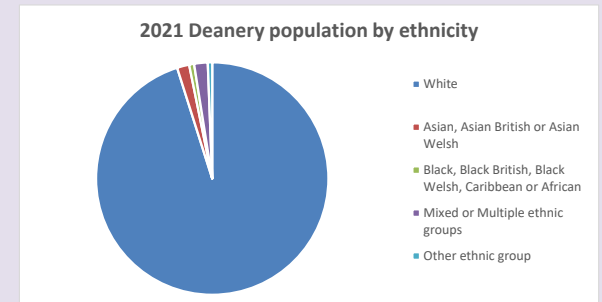

Ethnicity of those in your parish

Thoughts to ponder:

What has surprised you in these tables and charts?

Does your congregation(s) reflect the age and ethnic mix of your parish?

Where are those who have identified as Christians who do not attend your church(es)? Do you have other Christian denomination churches in your parish?

How might this influence your mission plans?

This dashboard contains figures as submitted by churches currently in the parish

Attendance statistics: taken from annual Statistics for Mission returns.

Average weekly attendance: attendance at Sunday and midweek church services & fresh expressions in October;

Every effort has been made to ensure that data are reliable. We would be pleased to be notified of any significant errors or omissions by email to parishreturns@oxford.anglican.org