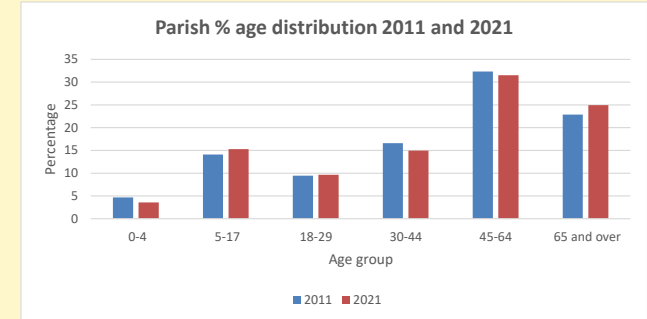

That is a total of 312 children and young people

In 2023 your child average weekly attendance was 1

NB different age groups: 5-17 in 2011, 5-19 in 2021

Parish code: 270284

Number of churches in parish (2022): 1