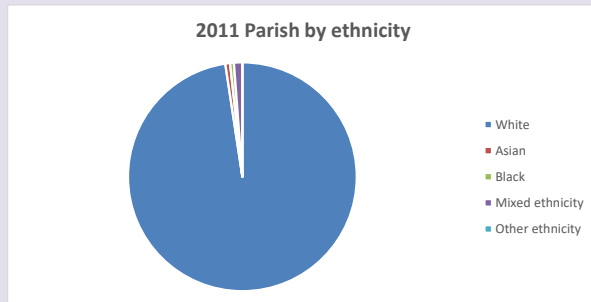

Ethnicity of those in your parish

Thoughts to ponder:

What has surprised you in these tables and charts?

Does your congregation(s) reflect the age and ethnic mix of your parish?

Where are those who have identified as Christians who do not attend your church(es)? Do you have other Christian denomination churches in your parish?

How might this influence your mission plans?

This dashboard contains figures as submitted by churches currently in the parish

Attendance statistics: taken from annual Statistics for Mission returns.

Average weekly attendance: attendance at Sunday and midweek church services & fresh expressions in October;

Every effort has been made to ensure that data are reliable. We would be pleased to be notified of any significant errors or omissions by email to parishreturns@oxford.anglican.org