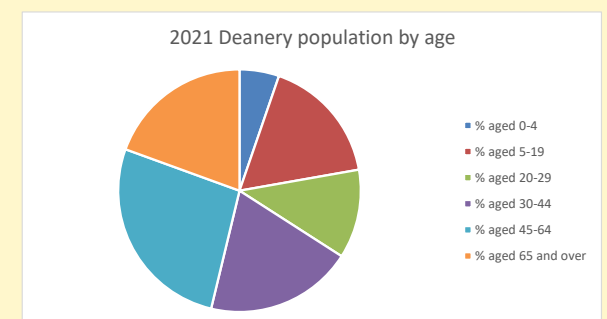

That is a total of 312 children and young people

In 2023 your child average weekly attendance was 1

NB different age groups: 5-17 in 2011, 5-19 in 2021

Parish code: 270284

Number of churches in parish (2022): 1