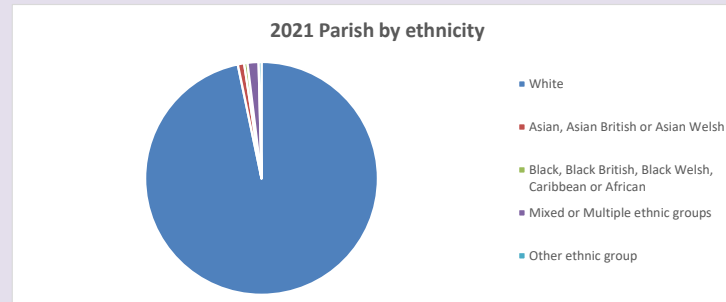

Ethnicity of those in your parish

Thoughts to ponder:

What has surprised you in these tables and charts?

Does your congregation(s) reflect the age and ethnic mix of your parish?

Where are those who have identified as Christians who do not attend your church(es)? Do you have other Christian denomination churches in your parish?

How might this influence your mission plans?

This dashboard contains figures as submitted by churches currently in the parish

Attendance statistics: taken from annual Statistics for Mission returns.

Average weekly attendance: attendance at Sunday and midweek church services & fresh expressions in October;

Every effort has been made to ensure that data are reliable. We would be pleased to be notified of any significant errors or omissions by email to parishreturns@oxford.anglican.org