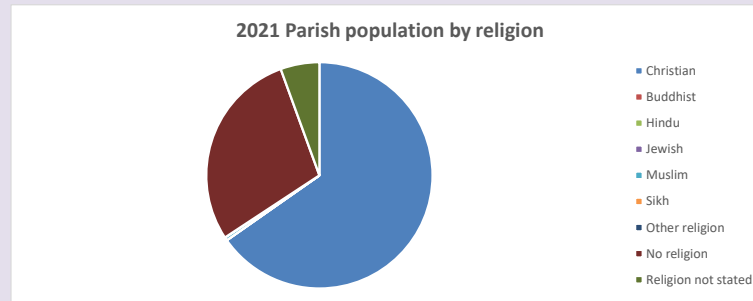

For more information, see:

<https://www.churchofengland.org/researchandstats>

120
 Produced by Diocese of Oxford April 2024

Religion of those in your parish

Your parish population in 2021 was **76**
 In 2021 **65.3%** said they are Christian. That is **50** people. In your parish your average weekly attendance is **0**