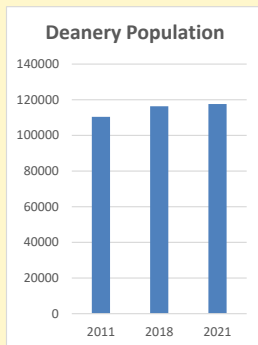

Census Dashboard for the parish of Over w Nether Worton in the Deanery of WOODSTOCK

Parish population, Census and deprivation summary

Population of parish and deanery

2011, 2018 and 2021

	Parish	Deanery
2011	83	110456
2018	84	116327
2021	76	117,603

Deprivation Rank

2021 10,413

(1=most deprived parish in the Church of England, 12,307=least deprived)

Children and Young People

In your parish of **76** people
 2.8 % are aged 0-4
 8.4 % are aged 5-9
 7.4 % are aged 10-14

That is a total of **14**
 children and young people

In 2023 your child average
 weekly attendance was **0**

NB different age groups: 5-17 in 2011, 5-19 in 2021

Parish code: 270153

Number of churches in parish (2022): 2