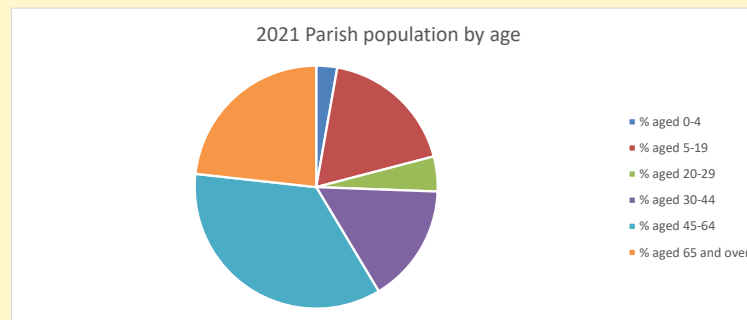

That is a total of **14**
 children and young people

In 2023 your child average
 weekly attendance was **0**

NB different age groups: 5-17 in 2011, 5-19 in 2021

Parish code: 270153

Number of churches in parish (2022): 2