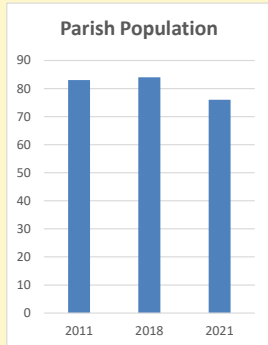

Census Dashboard for the parish of Over w Nether Worton in the Deanery of WOODSTOCK

Parish population, Census and deprivation summary

Population of parish and deanery

2011, 2018 and 2021

	Parish	Deanery
2011	83	110456
2018	84	116327
2021	76	117,603

Deprivation Rank

2021 10,413

(1=most deprived parish in the Church of England, 12,307=least deprived)

Children and Young People

In your parish of **76** people
 2.8 % are aged 0-4
 8.4 % are aged 5-9
 7.4 % are aged 10-14

That is a total of **14**
 children and young people

In 2023 your child average
 weekly attendance was **0**

NB different age groups: 5-17 in 2011, 5-19 in 2021

Parish code: 270153

Number of churches in parish (2022): 2