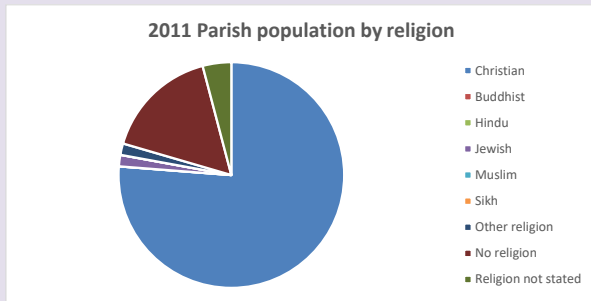

For more information, see:

<https://www.churchofengland.org/researchandstats>

120
 Produced by Diocese of Oxford April 2024

Religion of those in your parish

Your parish population in 2021 was **76**
 In 2021 **65.3%** said they are Christian. That is **50** people. In your parish your average weekly attendance is **0**