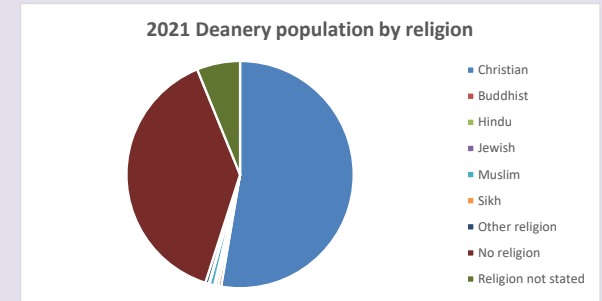

For more information, see:

<https://www.churchofengland.org/researchandstats>

120
 Produced by Diocese of Oxford April 2024

Religion of those in your parish

Your parish population in 2021 was **76**
 In 2021 **65.3%** said they are Christian. That is **50** people. In your parish your average weekly attendance is **0**