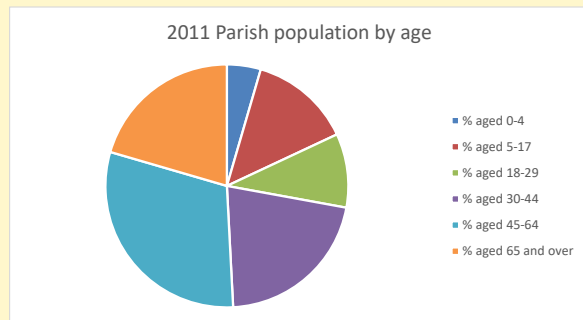

Deprivation Rank

2021 10,413

(1=most deprived parish in the Church of England, 12,307=least deprived)

Children and Young People

In your parish of **76** people
 2.8 % are aged 0-4
 8.4 % are aged 5-9
 7.4 % are aged 10-14

That is a total of **14**
 children and young people

In 2023 your child average
 weekly attendance was **0**

NB different age groups: 5-17 in 2011, 5-19 in 2021

Parish code: 270153

Number of churches in parish (2022): 2