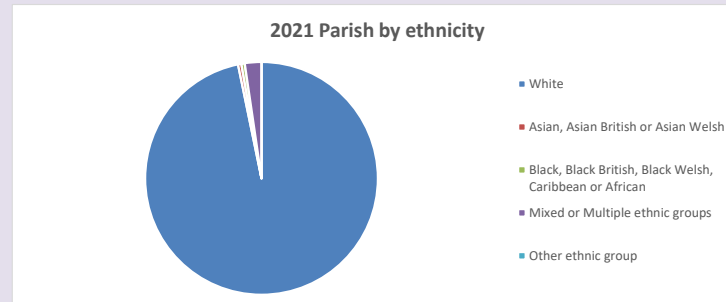

Ethnicity of those in your parish

Thoughts to ponder:

What has surprised you in these tables and charts?

Does your congregation(s) reflect the age and ethnic mix of your parish?

Where are those who have identified as Christians who do not attend your church(es)? Do you have other Christian denomination churches in your parish?

How might this influence your mission plans?

This dashboard contains figures as submitted by churches currently in the parish

Attendance statistics: taken from annual Statistics for Mission returns.

Average weekly attendance: attendance at Sunday and midweek church services & fresh expressions in October;

Every effort has been made to ensure that data are reliable. We would be pleased to be notified of any significant errors or omissions by email to parishreturns@oxford.anglican.org