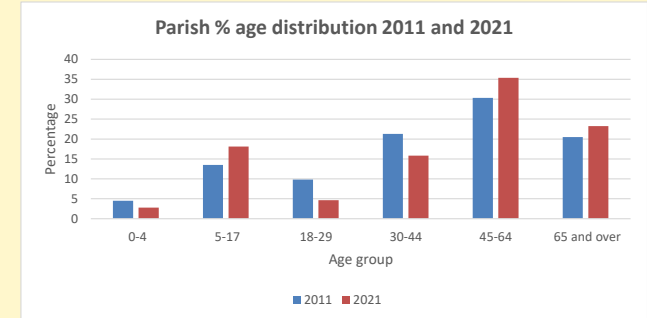

That is a total of **14**
 children and young people

In 2023 your child average
 weekly attendance was **0**

NB different age groups: 5-17 in 2011, 5-19 in 2021

Parish code: 270153

Number of churches in parish (2022): 2