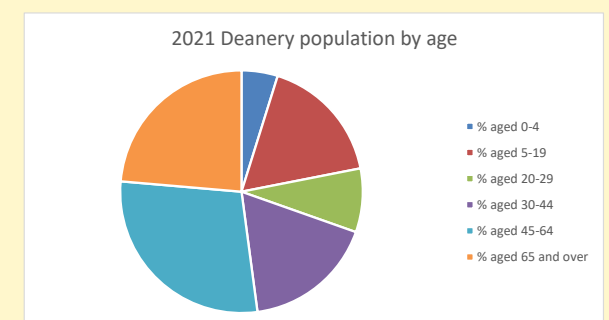

That is a total of **14**
 children and young people

In 2023 your child average
 weekly attendance was **0**

NB different age groups: 5-17 in 2011, 5-19 in 2021

Parish code: 270153

Number of churches in parish (2022): 2