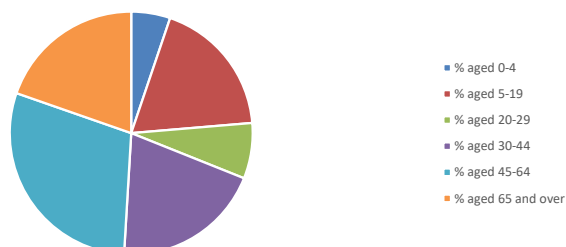

2021 Parish population by age

NB different age groups: 5-17 in 2011, 5-19 in 2021