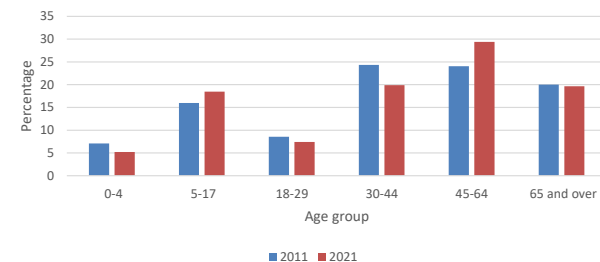

Parish % age distribution 2011 and 2021