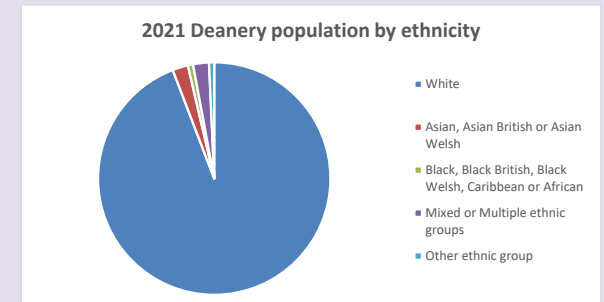

Ethnicity of those in your parish

Thoughts to ponder:

What has surprised you in these tables and charts?

Does your congregation(s) reflect the age and ethnic mix of your parish?

Where are those who have identified as Christians who do not attend your church(es)? Do you have other Christian denomination churches in your parish?

How might this influence your mission plans?

This dashboard contains figures as submitted by churches currently in the parish

Attendance statistics: taken from annual Statistics for Mission returns.

Average weekly attendance: attendance at Sunday and midweek church services & fresh expressions in October;

Every effort has been made to ensure that data are reliable. We would be pleased to be notified of any significant errors or omissions by email to parishreturns@oxford.anglican.org