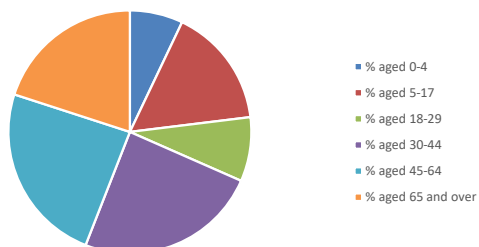

2011 Parish population by age