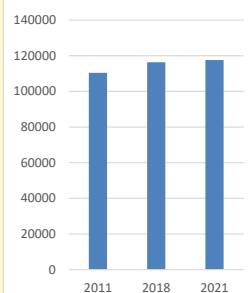

Deanery Population