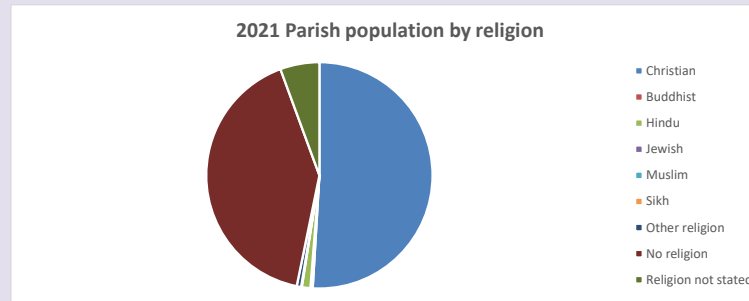

Religion of those in your parish

Your parish population in 2021 was 920

In 2021 50.9% said they are Christian. That is 469 people. In your parish your average weekly attendance is 30