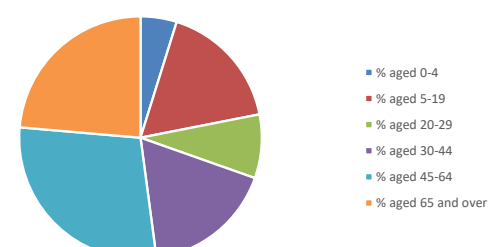

2021 Deanery population by age

Parish code: 270273

Number of churches in parish (2022): 1

For more detailed census & deprivation info: see <http://arcg.is/1RaS4CS>

<https://www.churchofengland.org/researchandstats>

and <http://www2.cuf.org.uk/poverty-england/poverty-map>

205

Produced by Diocese of Oxford April 2024

Census data: taken from the 2011 and 2021 national Census and the 2018 population update.

The above statistics have been mapped onto parish boundaries so are approximations.

For more information, see:

<https://www.churchofengland.org/researchandstats>