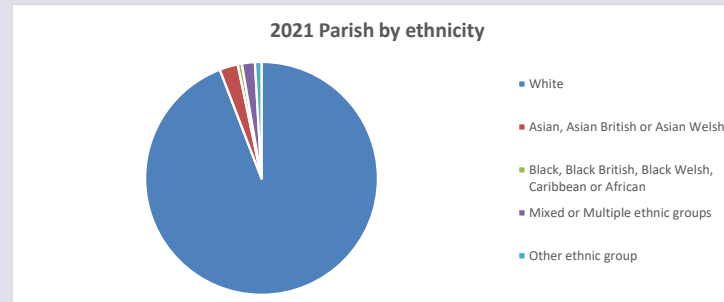

Ethnicity of those in your parish

Thoughts to ponder:

What has surprised you in these tables and charts?

Does your congregation(s) reflect the age and ethnic mix of your parish?

Where are those who have identified as Christians who do not attend your church(es)? Do you have other Christian denomination churches in your parish?

How might this influence your mission plans?

This dashboard contains figures as submitted by churches currently in the parish

Attendance statistics: taken from annual Statistics for Mission returns.

Average weekly attendance: attendance at Sunday and midweek church services & fresh expressions in October;

Every effort has been made to ensure that data are reliable. We would be pleased to be notified of any significant errors or omissions by email to parishreturns@oxford.anglican.org