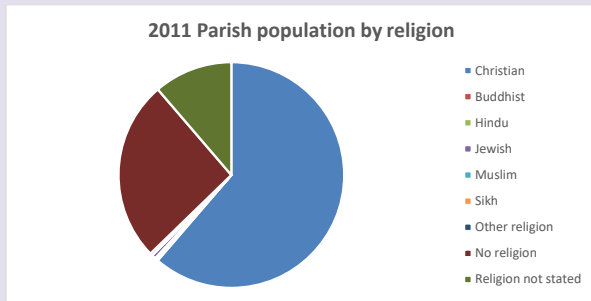

Religion of those in your parish

Your parish population in 2021 was 920

In 2021 50.9% said they are Christian. That is 469 people. In your parish your average weekly attendance is 30