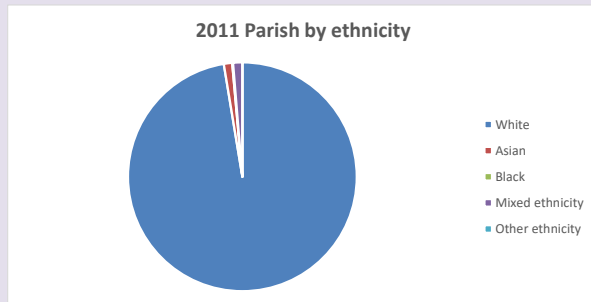

Ethnicity of those in your parish

Thoughts to ponder:

What has surprised you in these tables and charts?

Does your congregation(s) reflect the age and ethnic mix of your parish?

Where are those who have identified as Christians who do not attend your church(es)? Do you have other Christian denomination churches in your parish?

How might this influence your mission plans?

This dashboard contains figures as submitted by churches currently in the parish

Attendance statistics: taken from annual Statistics for Mission returns.

Average weekly attendance: attendance at Sunday and midweek church services & fresh expressions in October;

Every effort has been made to ensure that data are reliable. We would be pleased to be notified of any significant errors or omissions by email to parishreturns@oxford.anglican.org