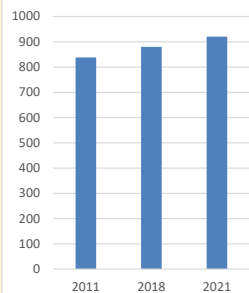

Census Dashboard for the parish of Bladon in the Deanery of WOODSTOCK

Parish population, Census and deprivation summary

Population of parish and deanery

2011, 2018 and 2021

	Parish	Deanery
2011	838	110456
2018	880	116327
2021	920	117,603

Deprivation Rank

2021 12,136

(1=most deprived parish in the Church of England, 12,307=least deprived)

Children and Young People

In your parish of 920 people

5.2 % are aged 0-4

7.5 % are aged 5-9

7.4 % are aged 10-14

That is a total of 185 children and young people

In 2023 your child average weekly attendance was 1

Parish Population