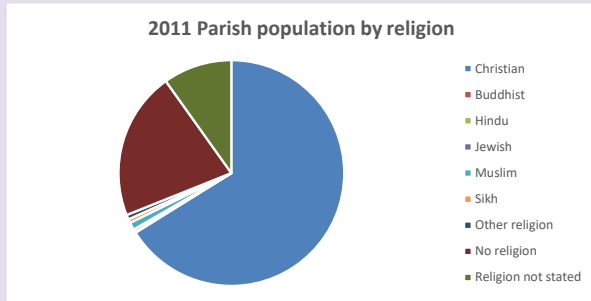

Religion of those in your parish

Your parish population in 2021 was **797**
In 2021 **52.7%** said they are Christian. That is **420** people. In your parish your average weekly attendance is **18**