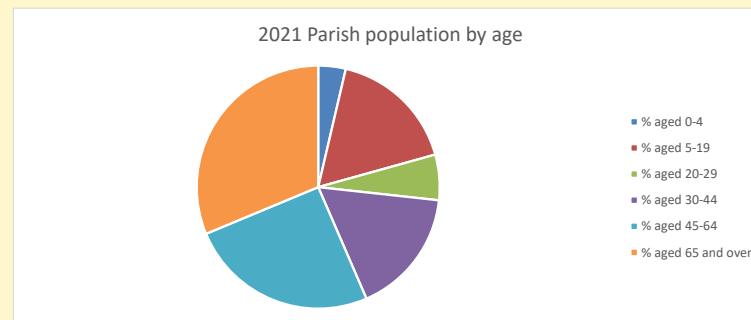

Census Dashboard for the parish of Cassington in the Deanery of WOODSTOCK

Parish population, Census and deprivation summary

Population of parish and deanery

2011, 2018 and 2021

	Parish	Deanery
2011	750	110456
2018	728	116327
2021	797	117,603

Deprivation Rank

2021 11,668

(1=most deprived parish in the Church of England, 12,307=least deprived)

Children and Young People

In your parish of 797 people

3.7 % are aged 0-4

5.3 % are aged 5-9

7.4 % are aged 10-14

That is a total of 131 children and young people

In 2023 your child average weekly attendance was 1

NB different age groups: 5-17 in 2011, 5-19 in 2021

Parish code: 270274

Number of churches in parish (2022): 1

For more detailed census & deprivation info: see <http://arcg.is/1RaS4CS>

<https://www.churchofengland.org/researchandstats>

and <http://www2.cuf.org.uk/poverty-england/poverty-map>

206

Produced by Diocese of Oxford April 2024

Census data: taken from the 2011 and 2021 national Census and the 2018 population update.

The above statistics have been mapped onto parish boundaries so are approximations.

For more information, see:

<https://www.churchofengland.org/researchandstats>