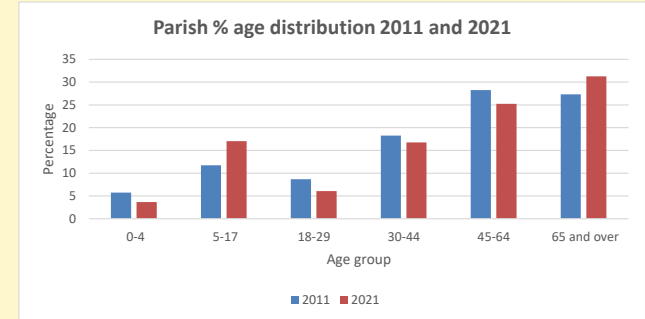

Census Dashboard for the parish of Cassington in the Deanery of WOODSTOCK

Parish population, Census and deprivation summary

Population of parish and deanery

2011, 2018 and 2021

	Parish	Deanery
2011	750	110456
2018	728	116327
2021	797	117,603

Deprivation Rank

2021 11,668

(1=most deprived parish in the Church of England, 12,307=least deprived)

Children and Young People

In your parish of 797 people

3.7 % are aged 0-4

5.3 % are aged 5-9

7.4 % are aged 10-14

That is a total of 131 children and young people

In 2023 your child average weekly attendance was 1

NB different age groups: 5-17 in 2011, 5-19 in 2021

Parish code: 270274

Number of churches in parish (2022): 1

For more detailed census & deprivation info: see <http://arcg.is/1RaS4CS>

<https://www.churchofengland.org/researchandstats>

and <http://www2.cuf.org.uk/poverty-england/poverty-map>

206

Produced by Diocese of Oxford April 2024

Census data: taken from the 2011 and 2021 national Census and the 2018 population update.

The above statistics have been mapped onto parish boundaries so are approximations.

For more information, see:

<https://www.churchofengland.org/researchandstats>