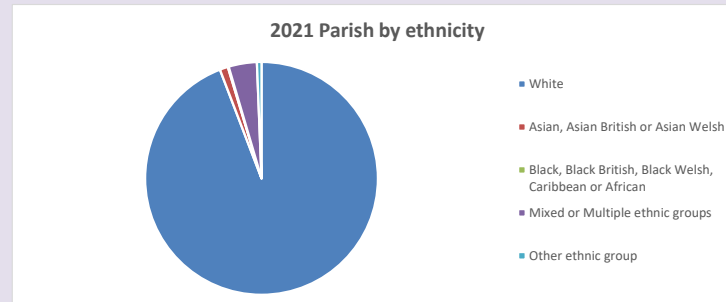

Ethnicity of those in your parish

Thoughts to ponder:

What has surprised you in these tables and charts?

Does your congregation(s) reflect the age and ethnic mix of your parish?

Where are those who have identified as Christians who do not attend your church(es)? Do you have other Christian denomination churches in your parish?

How might this influence your mission plans?

This dashboard contains figures as submitted by churches currently in the parish

Attendance statistics: taken from annual Statistics for Mission returns.

Average weekly attendance: attendance at Sunday and midweek church services & fresh expressions in October;

Every effort has been made to ensure that data are reliable. We would be pleased to be notified of any significant errors or omissions by email to parishreturns@oxford.anglican.org