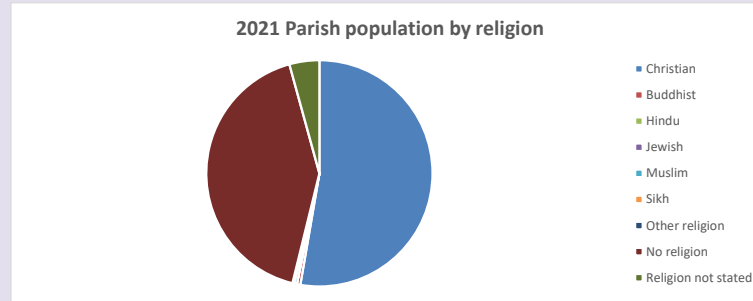

Religion of those in your parish

Your parish population in 2021 was **797**
In 2021 **52.7%** said they are Christian. That is **420** people. In your parish your average weekly attendance is **18**