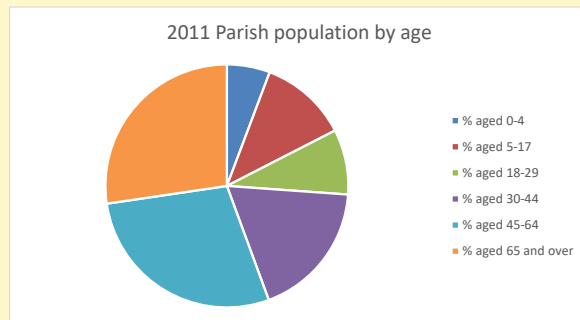

Census Dashboard for the parish of Cassington in the Deanery of WOODSTOCK

Parish population, Census and deprivation summary

Population of parish and deanery

2011, 2018 and 2021

	Parish	Deanery
2011	750	110456
2018	728	116327
2021	797	117,603

Deprivation Rank

2021 11,668

(1=most deprived parish in the Church of England, 12,307=least deprived)

Children and Young People

In your parish of 797 people

3.7 % are aged 0-4

5.3 % are aged 5-9

7.4 % are aged 10-14

That is a total of 131 children and young people

In 2023 your child average weekly attendance was 1

NB different age groups: 5-17 in 2011, 5-19 in 2021

Parish code: 270274

Number of churches in parish (2022): 1

For more detailed census & deprivation info: see <http://arcg.is/1RaS4CS>

<https://www.churchofengland.org/researchandstats>

and <http://www2.cuf.org.uk/poverty-england/poverty-map>

206

Produced by Diocese of Oxford April 2024

Census data: taken from the 2011 and 2021 national Census and the 2018 population update.

The above statistics have been mapped onto parish boundaries so are approximations.

For more information, see:

<https://www.churchofengland.org/researchandstats>