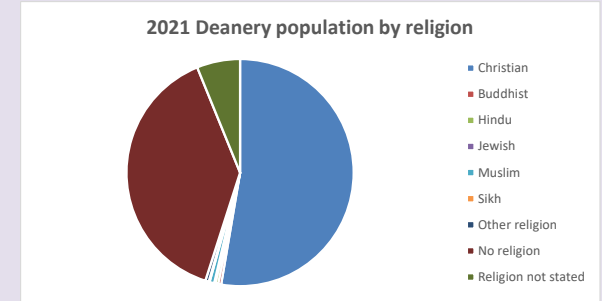

Religion of those in your parish

Your parish population in 2021 was **797**
In 2021 **52.7%** said they are Christian. That is **420** people. In your parish your average weekly attendance is **18**