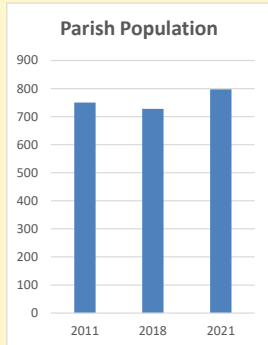

Census Dashboard for the parish of Cassington in the Deanery of WOODSTOCK

Parish population, Census and deprivation summary

Population of parish and deanery

2011, 2018 and 2021

	Parish	Deanery
2011	750	110456
2018	728	116327
2021	797	117,603

Deprivation Rank

2021 11,668

(1=most deprived parish in the Church of England, 12,307=least deprived)

Children and Young People

In your parish of 797 people

3.7 % are aged 0-4

5.3 % are aged 5-9

7.4 % are aged 10-14

That is a total of 131 children and young people

In 2023 your child average weekly attendance was 1

NB different age groups: 5-17 in 2011, 5-19 in 2021

Parish code: 270274

Number of churches in parish (2022): 1

For more detailed census & deprivation info: see <http://arcg.is/1RaS4CS>

<https://www.churchofengland.org/researchandstats>

and <http://www2.cuf.org.uk/poverty-england/poverty-map>

206

Produced by Diocese of Oxford April 2024

Census data: taken from the 2011 and 2021 national Census and the 2018 population update.

The above statistics have been mapped onto parish boundaries so are approximations.

For more information, see:

<https://www.churchofengland.org/researchandstats>