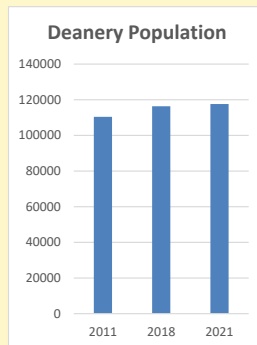

Census Dashboard for the parish of Cassington in the Deanery of WOODSTOCK

Parish population, Census and deprivation summary

Population of parish and deanery

2011, 2018 and 2021

	Parish	Deanery
2011	750	110456
2018	728	116327
2021	797	117,603

Deprivation Rank

2021 11,668

(1=most deprived parish in the Church of England, 12,307=least deprived)

Children and Young People

In your parish of 797 people

3.7 % are aged 0-4

5.3 % are aged 5-9

7.4 % are aged 10-14

That is a total of 131 children and young people

In 2023 your child average weekly attendance was 1

NB different age groups: 5-17 in 2011, 5-19 in 2021

Parish code: 270274

Number of churches in parish (2022): 1

For more detailed census & deprivation info: see <http://arcg.is/1RaS4CS>

<https://www.churchofengland.org/researchandstats>

and <http://www2.cuf.org.uk/poverty-england/poverty-map>

206

Produced by Diocese of Oxford April 2024

Census data: taken from the 2011 and 2021 national Census and the 2018 population update.

The above statistics have been mapped onto parish boundaries so are approximations.

For more information, see:

<https://www.churchofengland.org/researchandstats>