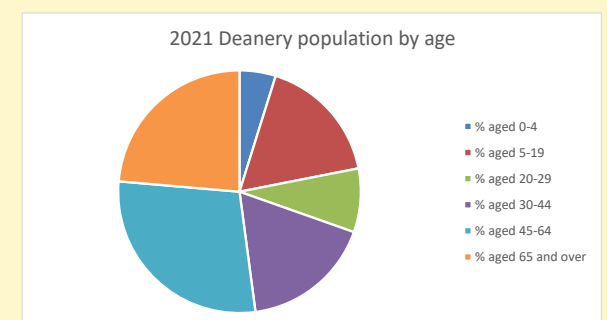

Census Dashboard for the parish of Cassington in the Deanery of WOODSTOCK

Parish population, Census and deprivation summary

Population of parish and deanery

2011, 2018 and 2021

	Parish	Deanery
2011	750	110456
2018	728	116327
2021	797	117,603

Deprivation Rank

2021 11,668

(1=most deprived parish in the Church of England, 12,307=least deprived)

Children and Young People

In your parish of 797 people

3.7 % are aged 0-4

5.3 % are aged 5-9

7.4 % are aged 10-14

That is a total of 131 children and young people

In 2023 your child average weekly attendance was 1

NB different age groups: 5-17 in 2011, 5-19 in 2021

Parish code: 270274

Number of churches in parish (2022): 1

For more detailed census & deprivation info: see <http://arcg.is/1RaS4CS>

<https://www.churchofengland.org/researchandstats>

and <http://www2.cuf.org.uk/poverty-england/poverty-map>

206

Produced by Diocese of Oxford April 2024

Census data: taken from the 2011 and 2021 national Census and the 2018 population update.

The above statistics have been mapped onto parish boundaries so are approximations.

For more information, see:

<https://www.churchofengland.org/researchandstats>