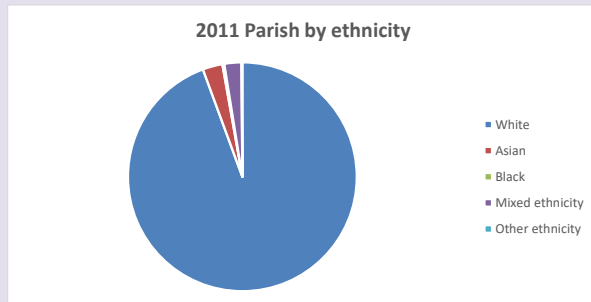

Ethnicity of those in your parish

Thoughts to ponder:

What has surprised you in these tables and charts?

Does your congregation(s) reflect the age and ethnic mix of your parish?

Where are those who have identified as Christians who do not attend your church(es)? Do you have other Christian denomination churches in your parish?

How might this influence your mission plans?

This dashboard contains figures as submitted by churches currently in the parish

Attendance statistics: taken from annual Statistics for Mission returns.

Average weekly attendance: attendance at Sunday and midweek church services & fresh expressions in October;

Every effort has been made to ensure that data are reliable. We would be pleased to be notified of any significant errors or omissions by email to parishreturns@oxford.anglican.org