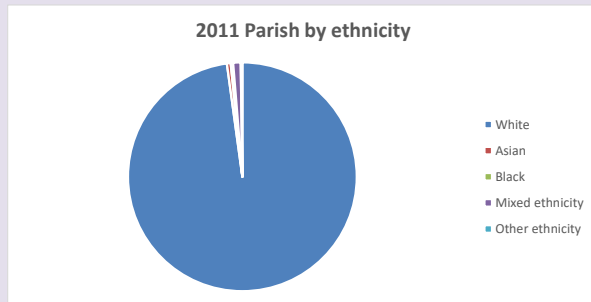

Ethnicity of those in your parish

Thoughts to ponder:

What has surprised you in these tables and charts?

Does your congregation(s) reflect the age and ethnic mix of your parish?

Where are those who have identified as Christians who do not attend your church(es)? Do you have other Christian denomination churches in your parish?

How might this influence your mission plans?

This dashboard contains figures as submitted by churches currently in the parish

Attendance statistics: taken from annual Statistics for Mission returns.

Average weekly attendance: attendance at Sunday and midweek church services & fresh expressions in October;

Every effort has been made to ensure that data are reliable. We would be pleased to be notified of any significant errors or omissions by email to parishreturns@oxford.anglican.org