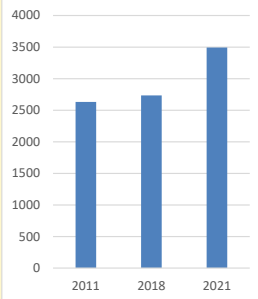

Census Dashboard for the parish of Hanborough in the Deanery of WOODSTOCK

Parish population, Census and deprivation summary

Population of parish and deanery

2011, 2018 and 2021

	Parish	Deanery
2011	2,630	110456
2018	2,733	116327
2021	3492	117,603

Deprivation Rank

2021 12,234

(1=most deprived parish in the Church of England, 12,307=least deprived)

Children and Young People

In your parish of 3492 people

6.1 % are aged 0-4

7.0 % are aged 5-9

6.4 % are aged 10-14

That is a total of 682 children and young people

In 2023 your child average weekly attendance was 0

Parish Population