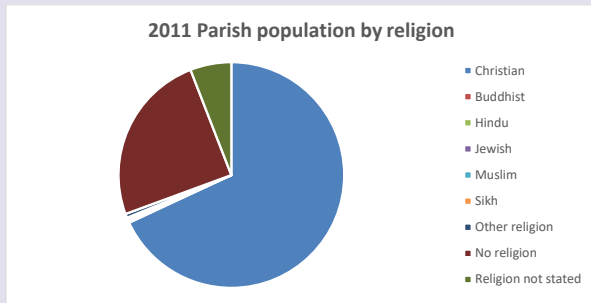

Religion of those in your parish

Your parish population in 2021 was 3492

In 2021 **51.3%** said they are Christian. That is **1792** people. In your parish your average weekly attendance is **0**