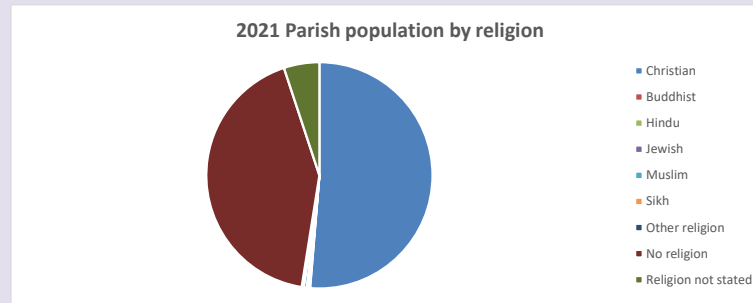

Religion of those in your parish

Your parish population in 2021 was 3492

In 2021 **51.3%** said they are Christian. That is **1792** people. In your parish your average weekly attendance is **0**