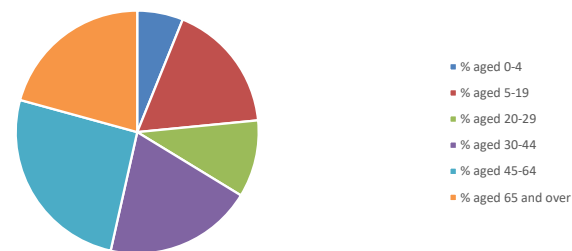

2021 Parish population by age

NB different age groups: 5-17 in 2011, 5-19 in 2021