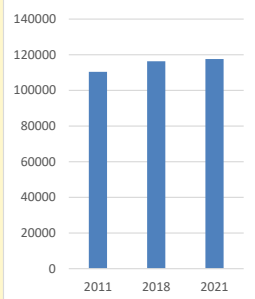

Deanery Population