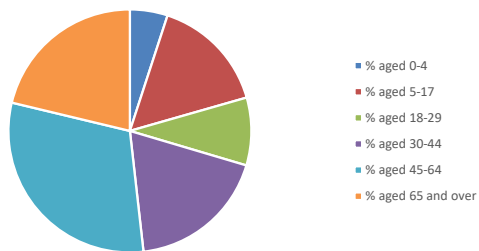

2011 Parish population by age