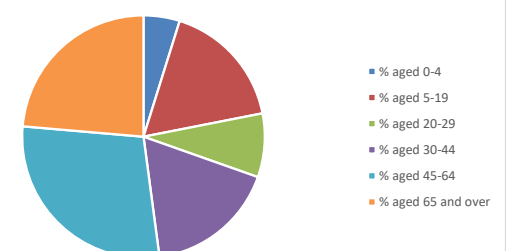

2021 Deanery population by age

Parish code: 270281

Number of churches in parish (2022): 2

For more detailed census & deprivation info: see <http://arcg.is/1RaS4CS>

<https://www.churchofengland.org/researchandstats>

and <http://www2.cuf.org.uk/poverty-england/poverty-map>

212

Produced by Diocese of Oxford April 2024

Census data: taken from the 2011 and 2021 national Census and the 2018 population update.

The above statistics have been mapped onto parish boundaries so are approximations.

For more information, see:

<https://www.churchofengland.org/researchandstats>