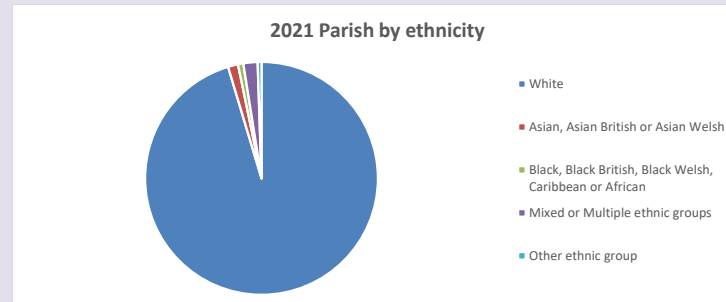

Ethnicity of those in your parish

Thoughts to ponder:

What has surprised you in these tables and charts?

Does your congregation(s) reflect the age and ethnic mix of your parish?

Where are those who have identified as Christians who do not attend your church(es)? Do you have other Christian denomination churches in your parish?

How might this influence your mission plans?

This dashboard contains figures as submitted by churches currently in the parish

Attendance statistics: taken from annual Statistics for Mission returns.

Average weekly attendance: attendance at Sunday and midweek church services & fresh expressions in October;

Every effort has been made to ensure that data are reliable. We would be pleased to be notified of any significant errors or omissions by email to parishreturns@oxford.anglican.org