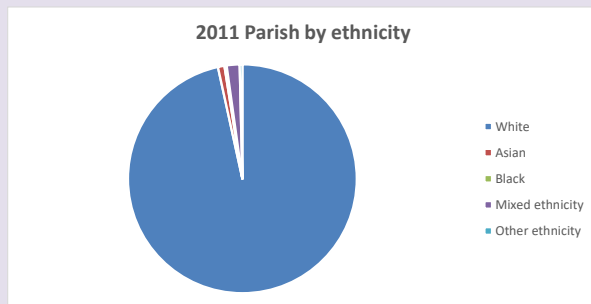

In 2021 52.4% said they are Christian. That is 585 people. In your parish your average weekly attendance is 38

Ethnicity of those in your parish

Thoughts to ponder:

What has surprised you in these tables and charts?