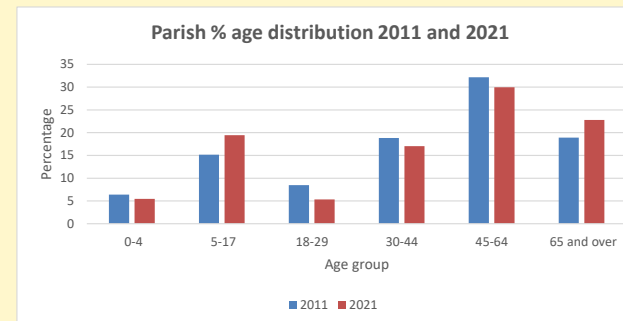

Census Dashboard for the parish of Steeple Aston in the Deanery of WOODSTOCK

Parish population, Census and deprivation summary

Population of parish and deanery

2011, 2018 and 2021

	Parish	Deanery
2011	1,063	110456
2018	1,081	116327
2021	1115	117,603

Deprivation Rank

2021 **7,930**

(1=most deprived parish in the Church of England, 12,307=least deprived)

Children and Young People

In your parish of **1115** people

5.5 % are aged 0-4

6.0 % are aged 5-9

7.6 % are aged 10-14

That is a total of **212** children and young people

In 2023 your child average weekly attendance was **4**

NB different age groups: 5-17 in 2011, 5-19 in 2021

Parish code: 270287

Number of churches in parish (2022): 1

For more detailed census & deprivation info: see <http://arcg.is/1RaS4CS>

<https://www.churchofengland.org/researchandstats>

and <http://www2.cuf.org.uk/poverty-england/poverty-map>

216

Produced by Diocese of Oxford April 2024

Census data: taken from the 2011 and 2021 national Census and the 2018 population update.

The above statistics have been mapped onto parish boundaries so are approximations.

For more information, see:

<https://www.churchofengland.org/researchandstats>