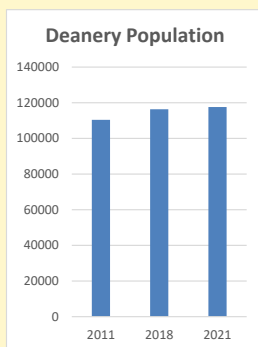

Census Dashboard for the parish of Steeple Aston in the Deanery of WOODSTOCK

Parish population, Census and deprivation summary

Population of parish and deanery

2011, 2018 and 2021

	Parish	Deanery
2011	1,063	110456
2018	1,081	116327
2021	1115	117,603

Deprivation Rank

2021 **7,930**

(1=most deprived parish in the Church of England, 12,307=least deprived)

Children and Young People

In your parish of **1115** people

5.5 % are aged 0-4

6.0 % are aged 5-9

7.6 % are aged 10-14

That is a total of **212** children and young people

In 2023 your child average weekly attendance was **4**

NB different age groups: 5-17 in 2011, 5-19 in 2021

Parish code: 270287

Number of churches in parish (2022): 1

For more detailed census & deprivation info: see <http://arcg.is/1RaS4CS>

<https://www.churchofengland.org/researchandstats>

and <http://www2.cuf.org.uk/poverty-england/poverty-map>

216

Produced by Diocese of Oxford April 2024

Census data: taken from the 2011 and 2021 national Census and the 2018 population update.

The above statistics have been mapped onto parish boundaries so are approximations.

For more information, see:

<https://www.churchofengland.org/researchandstats>