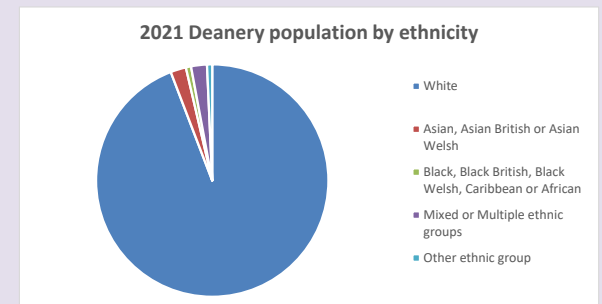

Ethnicity of those in your parish

Thoughts to ponder:

What has surprised you in these tables and charts?

Does your congregation(s) reflect the age and ethnic mix of your parish?

Where are those who have identified as Christians who do not attend your church(es)? Do you have other Christian denomination churches in your parish?

How might this influence your mission plans?

This dashboard contains figures as submitted by churches currently in the parish

Attendance statistics: taken from annual Statistics for Mission returns.

Average weekly attendance: attendance at Sunday and midweek church services & fresh expressions in October;

Every effort has been made to ensure that data are reliable. We would be pleased to be notified of any significant errors or omissions by email to parishreturns@oxford.anglican.org