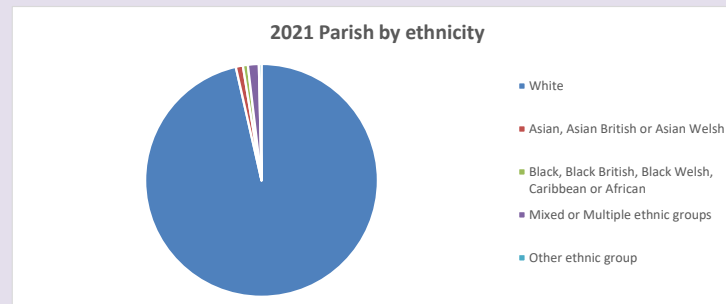

Ethnicity of those in your parish

Thoughts to ponder:

What has surprised you in these tables and charts?

Does your congregation(s) reflect the age and ethnic mix of your parish?

Where are those who have identified as Christians who do not attend your church(es)? Do you have other Christian denomination churches in your parish?

How might this influence your mission plans?

This dashboard contains figures as submitted by churches currently in the parish

Attendance statistics: taken from annual Statistics for Mission returns.

Average weekly attendance: attendance at Sunday and midweek church services & fresh expressions in October;

Every effort has been made to ensure that data are reliable. We would be pleased to be notified of any significant errors or omissions by email to parishreturns@oxford.anglican.org