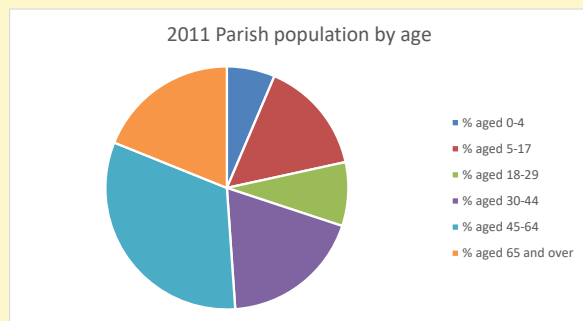

Census Dashboard for the parish of Steeple Aston in the Deanery of WOODSTOCK

Parish population, Census and deprivation summary

Population of parish and deanery

2011, 2018 and 2021

	Parish	Deanery
2011	1,063	110456
2018	1,081	116327
2021	1115	117,603

Deprivation Rank

2021 **7,930**

(1=most deprived parish in the Church of England, 12,307=least deprived)

Children and Young People

In your parish of **1115** people

5.5 % are aged 0-4

6.0 % are aged 5-9

7.6 % are aged 10-14

That is a total of **212** children and young people

In 2023 your child average weekly attendance was **4**

NB different age groups: 5-17 in 2011, 5-19 in 2021

Parish code: 270287

Number of churches in parish (2022): 1

For more detailed census & deprivation info: see <http://arcg.is/1RaS4CS>

<https://www.churchofengland.org/researchandstats>

and <http://www2.cuf.org.uk/poverty-england/poverty-map>

216

Produced by Diocese of Oxford April 2024

Census data: taken from the 2011 and 2021 national Census and the 2018 population update.

The above statistics have been mapped onto parish boundaries so are approximations.

For more information, see:

<https://www.churchofengland.org/researchandstats>