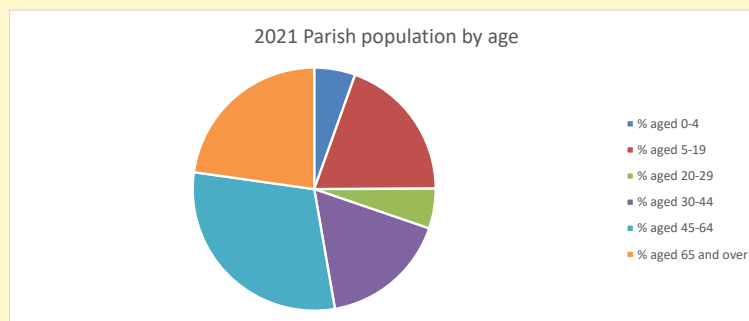

Census Dashboard for the parish of Steeple Aston in the Deanery of WOODSTOCK

Parish population, Census and deprivation summary

Population of parish and deanery

2011, 2018 and 2021

	Parish	Deanery
2011	1,063	110456
2018	1,081	116327
2021	1115	117,603

Deprivation Rank

2021 **7,930**

(1=most deprived parish in the Church of England, 12,307=least deprived)

Children and Young People

In your parish of **1115** people

5.5 % are aged 0-4

6.0 % are aged 5-9

7.6 % are aged 10-14

That is a total of **212** children and young people

In 2023 your child average weekly attendance was **4**

NB different age groups: 5-17 in 2011, 5-19 in 2021

Parish code: 270287

Number of churches in parish (2022): 1

For more detailed census & deprivation info: see <http://arcg.is/1RaS4CS>

<https://www.churchofengland.org/researchandstats>

and <http://www2.cuf.org.uk/poverty-england/poverty-map>

216

Produced by Diocese of Oxford April 2024

Census data: taken from the 2011 and 2021 national Census and the 2018 population update.

The above statistics have been mapped onto parish boundaries so are approximations.

For more information, see:

<https://www.churchofengland.org/researchandstats>