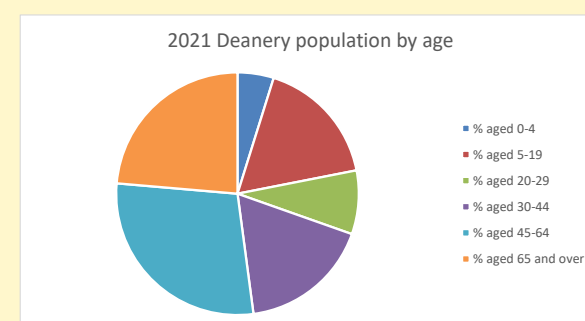

Census Dashboard for the parish of Steeple Aston in the Deanery of WOODSTOCK

Parish population, Census and deprivation summary

Population of parish and deanery

2011, 2018 and 2021

	Parish	Deanery
2011	1,063	110456
2018	1,081	116327
2021	1115	117,603

Deprivation Rank

2021 **7,930**

(1=most deprived parish in the Church of England, 12,307=least deprived)

Children and Young People

In your parish of **1115** people

5.5 % are aged 0-4

6.0 % are aged 5-9

7.6 % are aged 10-14

That is a total of **212** children and young people

In 2023 your child average weekly attendance was **4**

NB different age groups: 5-17 in 2011, 5-19 in 2021

Parish code: 270287

Number of churches in parish (2022): 1

For more detailed census & deprivation info: see <http://arcg.is/1RaS4CS>

<https://www.churchofengland.org/researchandstats>

and <http://www2.cuf.org.uk/poverty-england/poverty-map>

216

Produced by Diocese of Oxford April 2024

Census data: taken from the 2011 and 2021 national Census and the 2018 population update.

The above statistics have been mapped onto parish boundaries so are approximations.

For more information, see:

<https://www.churchofengland.org/researchandstats>