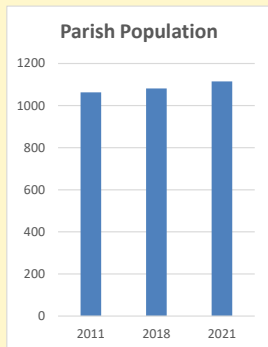

Census Dashboard for the parish of Steeple Aston in the Deanery of WOODSTOCK

Parish population, Census and deprivation summary

Population of parish and deanery

2011, 2018 and 2021

	Parish	Deanery
2011	1,063	110456
2018	1,081	116327
2021	1115	117,603

Deprivation Rank

2021 **7,930**

(1=most deprived parish in the Church of England, 12,307=least deprived)

Children and Young People

In your parish of **1115** people

5.5 % are aged 0-4

6.0 % are aged 5-9

7.6 % are aged 10-14

That is a total of **212** children and young people

In 2023 your child average weekly attendance was **4**

NB different age groups: 5-17 in 2011, 5-19 in 2021

Parish code: 270287

Number of churches in parish (2022): 1

For more detailed census & deprivation info: see <http://arcg.is/1RaS4CS>

<https://www.churchofengland.org/researchandstats>

and <http://www2.cuf.org.uk/poverty-england/poverty-map>

216

Produced by Diocese of Oxford April 2024

Census data: taken from the 2011 and 2021 national Census and the 2018 population update.

The above statistics have been mapped onto parish boundaries so are approximations.

For more information, see:

<https://www.churchofengland.org/researchandstats>