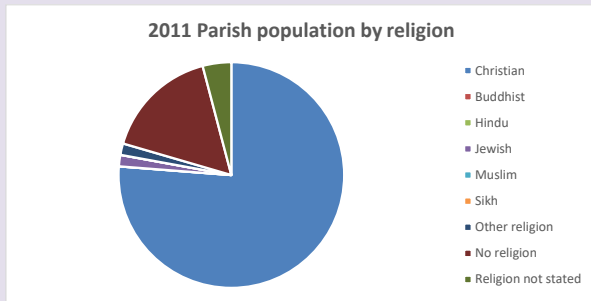

Religion of those in your parish

Your parish population in 2021 was 142

In 2021 **65.3%** said they are Christian. That is **93 people**. In your parish your average weekly attendance is **0**