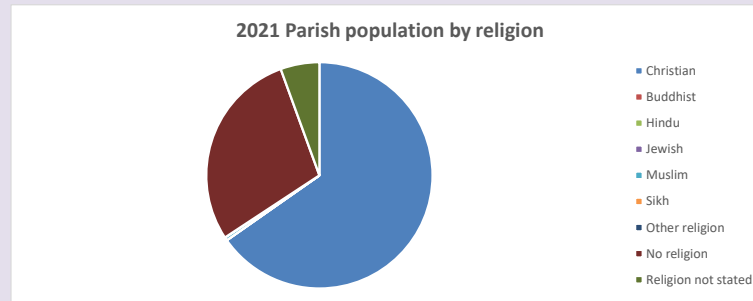

Religion of those in your parish

Your parish population in 2021 was 142

In 2021 **65.3%** said they are Christian. That is **93 people**. In your parish your average weekly attendance is **0**