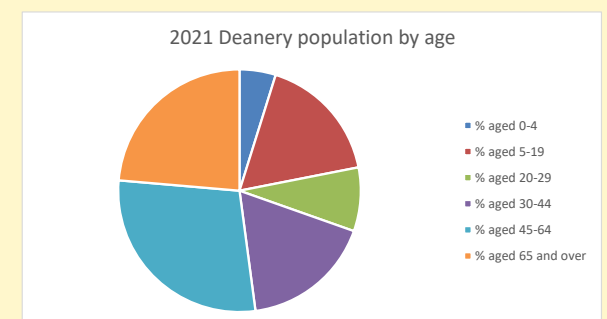

### Children and Young People

In your parish of **142** people

2.8 % are aged 0-4

8.4 % are aged 5-9

7.4 % are aged 10-14

That is a total of **26** children and young people

In 2023 your child average weekly attendance was **0**