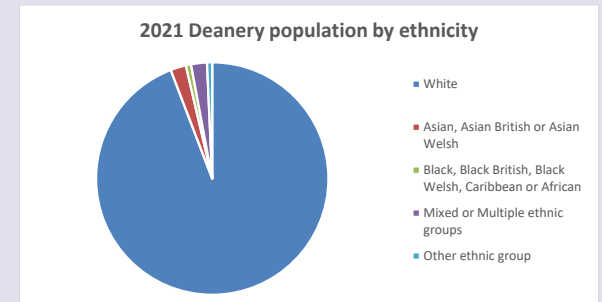

Ethnicity of those in your parish

Thoughts to ponder:

What has surprised you in these tables and charts?

Does your congregation(s) reflect the age and ethnic mix of your parish?

Where are those who have identified as Christians who do not attend your church(es)? Do you have other Christian denomination churches in your parish?

How might this influence your mission plans?

This dashboard contains figures as submitted by churches currently in the parish

Attendance statistics: taken from annual Statistics for Mission returns.

Average weekly attendance: attendance at Sunday and midweek church services & fresh expressions in October;

Every effort has been made to ensure that data are reliable. We would be pleased to be notified of any significant errors or omissions by email to parishreturns@oxford.anglican.org