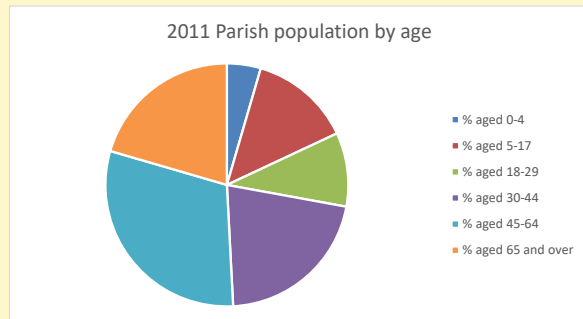

### Children and Young People

In your parish of **142** people

2.8 % are aged 0-4

8.4 % are aged 5-9

7.4 % are aged 10-14

That is a total of **26** children and young people

In 2023 your child average weekly attendance was **0**