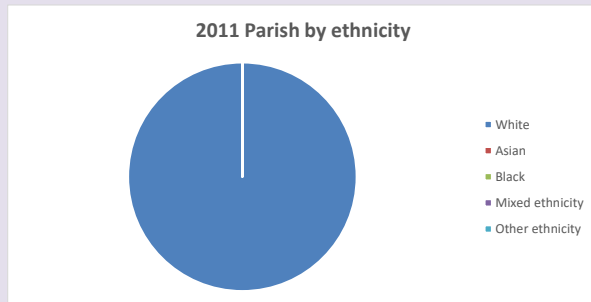

Ethnicity of those in your parish

Thoughts to ponder:

What has surprised you in these tables and charts?

Does your congregation(s) reflect the age and ethnic mix of your parish?

Where are those who have identified as Christians who do not attend your church(es)? Do you have other Christian denomination churches in your parish?

How might this influence your mission plans?

This dashboard contains figures as submitted by churches currently in the parish

Attendance statistics: taken from annual Statistics for Mission returns.

Average weekly attendance: attendance at Sunday and midweek church services & fresh expressions in October;

Every effort has been made to ensure that data are reliable. We would be pleased to be notified of any significant errors or omissions by email to parishreturns@oxford.anglican.org