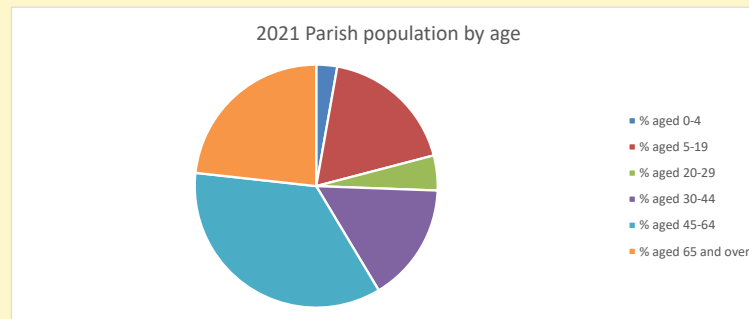

### Children and Young People

In your parish of **142** people

2.8 % are aged 0-4

8.4 % are aged 5-9

7.4 % are aged 10-14

That is a total of **26** children and young people

In 2023 your child average weekly attendance was **0**

NB different age groups: 5-17 in 2011, 5-19 in 2021

Parish code: 270291

Number of churches in parish (2022): 1

For more detailed census & deprivation info: see <http://arcg.is/1RaS4CS>  
<https://www.churchofengland.org/researchandstats>  
 and <http://www2.cuf.org.uk/poverty-england/poverty-map>