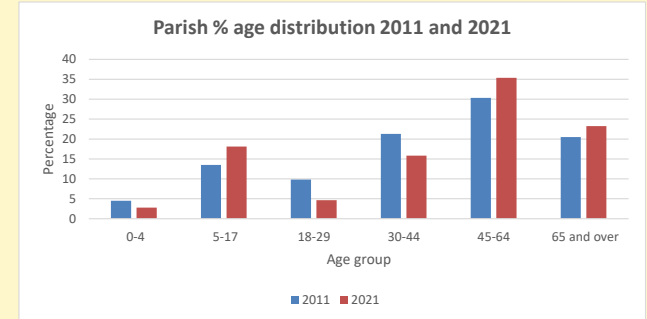

### Children and Young People

In your parish of **142** people

2.8 % are aged 0-4

8.4 % are aged 5-9

7.4 % are aged 10-14

That is a total of **26** children and young people

In 2023 your child average weekly attendance was **0**