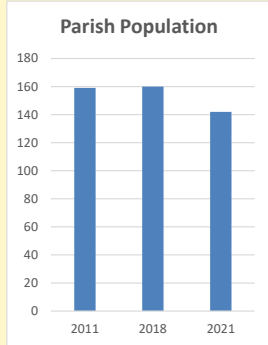

### Children and Young People

In your parish of **142** people

2.8 % are aged 0-4

8.4 % are aged 5-9

7.4 % are aged 10-14

That is a total of **26** children and young people

In 2023 your child average weekly attendance was **0**