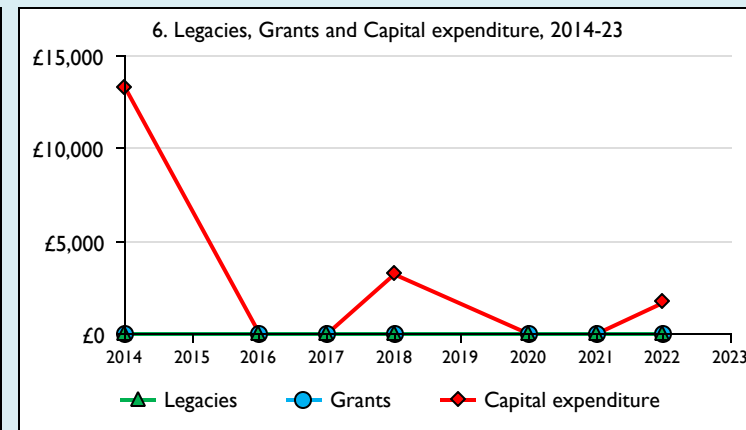

Finance Dashboard for the Parish of Turweston in the deanery of BUCKINGHAM

Weekly average planned giving per planned giver (2023)

Parish: missing
Diocese: £22.56

Number of churches in parish (2024): 1

Parish code: 270647

Notes & definitions

This dashboard contains figures as submitted by churches currently in the parish; gaps may be the result of missing returns.
 Graph 2 shows a detailed breakdown of the **Total giving** figure in graph 4.
 Graph 3: **Planned giving** = Tax efficient planned giving + Other planned giving; **Planned givers** = Tax efficient planned givers + Other planned givers.
 Graph 4 shows income other than grants and legacies.
 Graph 4: **Total giving** = Tax efficient planned giving + Other planned giving + Collections at services + All other giving, including special appeals.
 Graph 4: **Other income** = Dividends, interest, income from property + Any other income.
 Graph 5 shows expenditure other than capital expenditure.
 Graph 5: **Other expenditure** = Fund-raising activities + Mission and evangelism costs + Cost of trading + Other expenses.
 Graph 5: **Running expenses & utilities** also includes governance costs.
 Graphs 1-6: Unrestricted and Restricted amounts have been combined.
 For further definitions please see the guidance notes attached to the Return of Parish Finance: