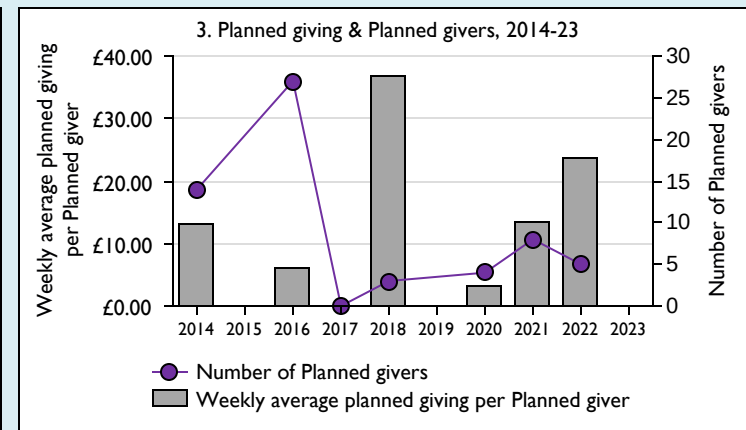

Finance Dashboard for the Parish of Turweston in the deanery of BUCKINGHAM

Weekly average planned giving per planned giver (2023)

Parish: missing
Diocese: £22.56

Number of churches in parish (2024): 1

Parish code: 270647

Notes & definitions

This dashboard contains figures as submitted by churches currently in the parish; gaps may be the result of missing returns.
 Graph 2 shows a detailed breakdown of the **Total giving** figure in graph 4.
 Graph 3: **Planned giving** = Tax efficient planned giving + Other planned giving; **Planned givers** = Tax efficient planned givers + Other planned givers.
 Graph 4 shows income other than grants and legacies.
 Graph 4: **Total giving** = Tax efficient planned giving + Other planned giving + Collections at services + All other giving, including special appeals.
 Graph 4: **Other income** = Dividends, interest, income from property + Any other income.
 Graph 5 shows expenditure other than capital expenditure.
 Graph 5: **Other expenditure** = Fund-raising activities + Mission and evangelism costs + Cost of trading + Other expenses.
 Graph 5: **Running expenses & utilities** also includes governance costs.
 Graphs 1-6: Unrestricted and Restricted amounts have been combined.
 For further definitions please see the guidance notes attached to the Return of Parish Finance:

Variations from year to year may be the result of changes in the number of churches that submitted returns, or changes in parish/benefice structure.

Number of churches included in returns: 2014 1; 2015 0; 2016 1; 2017 1; 2018 1; 2019 0; 2020 1; 2021 1; 2022 1; 2023 0.