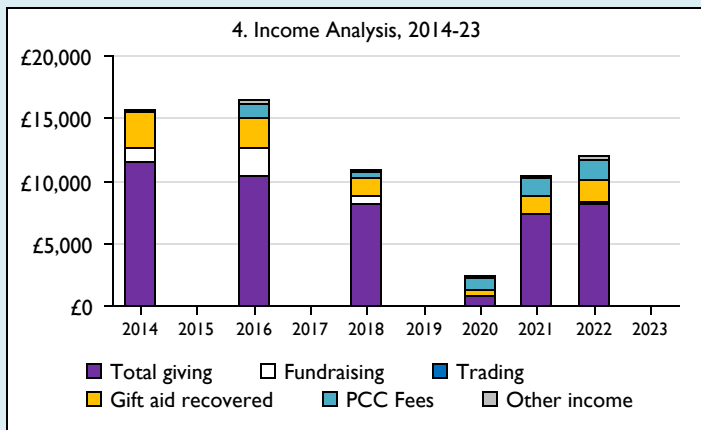

Finance Dashboard for the Parish of Turweston in the deanery of BUCKINGHAM

Weekly average planned giving per planned giver (2023)

Parish: missing
Diocese: £22.56

Number of churches in parish (2024): 1

Parish code: 270647

Notes & definitions

This dashboard contains figures as submitted by churches currently in the parish; gaps may be the result of missing returns.
 Graph 2 shows a detailed breakdown of the **Total giving** figure in graph 4.
 Graph 3: **Planned giving** = Tax efficient planned giving + Other planned giving; **Planned givers** = Tax efficient planned givers + Other planned givers.
 Graph 4 shows income other than grants and legacies.
 Graph 4: **Total giving** = Tax efficient planned giving + Other planned giving + Collections at services + All other giving, including special appeals.
 Graph 4: **Other income** = Dividends, interest, income from property + Any other income.
 Graph 5 shows expenditure other than capital expenditure.
 Graph 5: **Other expenditure** = Fund-raising activities + Mission and evangelism costs + Cost of trading + Other expenses.
 Graph 5: **Running expenses & utilities** also includes governance costs.
 Graphs 1-6: Unrestricted and Restricted amounts have been combined.
 For further definitions please see the guidance notes attached to the Return of Parish Finance:

Variations from year to year may be the result of changes in the number of churches that submitted returns, or changes in parish/benefice structure.

Number of churches included in returns: 2014 1; 2015 0; 2016 1; 2017 1; 2018 1; 2019 0; 2020 1; 2021 1; 2022 1; 2023 0.