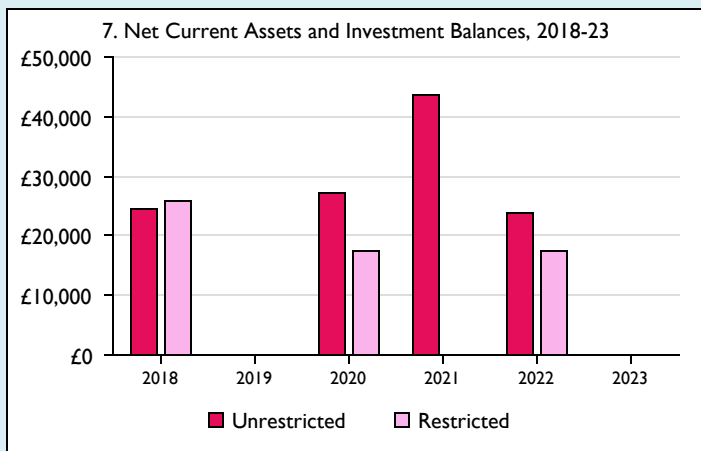

Finance Dashboard for the Parish of Turweston in the deanery of BUCKINGHAM

Weekly average planned giving per planned giver (2023)

Parish: missing
Diocese: £22.56

Number of churches in parish (2024): 1

Parish code: 270647

Notes & definitions

This dashboard contains figures as submitted by churches currently in the parish; gaps may be the result of missing returns.
 Graph 2 shows a detailed breakdown of the **Total giving** figure in graph 4.
 Graph 3: **Planned giving** = Tax efficient planned giving + Other planned giving; **Planned givers** = Tax efficient planned givers + Other planned givers.
 Graph 4 shows income other than grants and legacies.
 Graph 4: **Total giving** = Tax efficient planned giving + Other planned giving + Collections at services + All other giving, including special appeals.
 Graph 4: **Other income** = Dividends, interest, income from property + Any other income.
 Graph 5 shows expenditure other than capital expenditure.
 Graph 5: **Other expenditure** = Fund-raising activities + Mission and evangelism costs + Cost of trading + Other expenses.
 Graph 5: **Running expenses & utilities** also includes governance costs.
 Graphs 1-6: Unrestricted and Restricted amounts have been combined.
 For further definitions please see the guidance notes attached to the Return of Parish Finance: