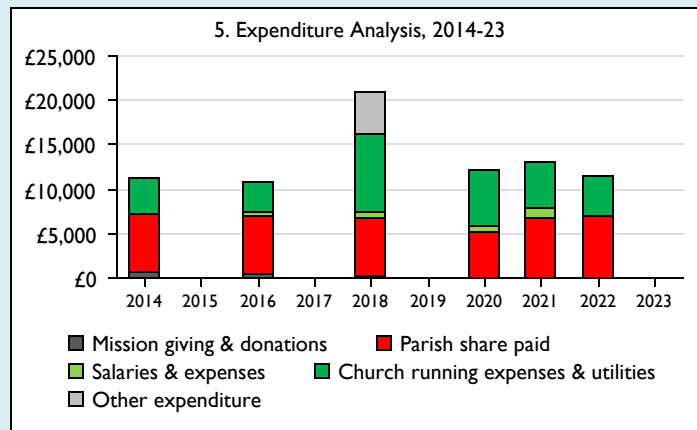

Finance Dashboard for the Parish of Turweston in the deanery of BUCKINGHAM

Weekly average planned giving per planned giver (2023)

Parish: missing
Diocese: £22.56

Number of churches in parish (2024): 1

Parish code: 270647

Notes & definitions

This dashboard contains figures as submitted by churches currently in the parish; gaps may be the result of missing returns.
 Graph 2 shows a detailed breakdown of the **Total giving** figure in graph 4.
 Graph 3: **Planned giving** = Tax efficient planned giving + Other planned giving; **Planned givers** = Tax efficient planned givers + Other planned givers.
 Graph 4 shows income other than grants and legacies.
 Graph 4: **Total giving** = Tax efficient planned giving + Other planned giving + Collections at services + All other giving, including special appeals.
 Graph 4: **Other income** = Dividends, interest, income from property + Any other income.
 Graph 5 shows expenditure other than capital expenditure.
 Graph 5: **Other expenditure** = Fund-raising activities + Mission and evangelism costs + Cost of trading + Other expenses.
 Graph 5: **Running expenses & utilities** also includes governance costs.
 Graphs 1-6: Unrestricted and Restricted amounts have been combined.
 For further definitions please see the guidance notes attached to the Return of Parish Finance:

Variations from year to year may be the result of changes in the number of churches that submitted returns, or changes in parish/benefice structure.

Number of churches included in returns: 2014 1; 2015 0; 2016 1; 2017 1; 2018 1; 2019 0; 2020 1; 2021 1; 2022 1; 2023 0.