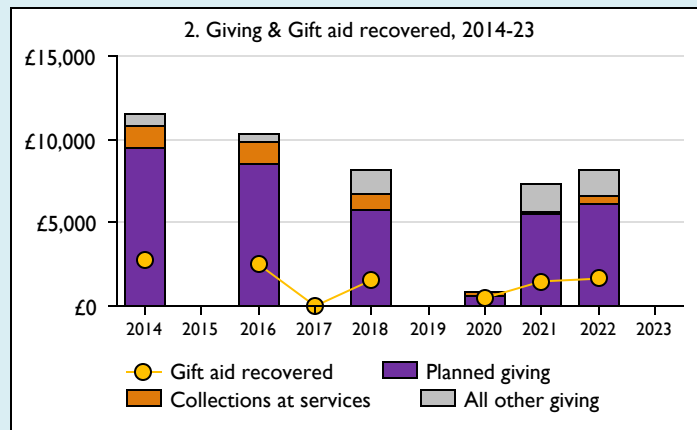

Finance Dashboard for the Parish of Turweston in the deanery of BUCKINGHAM

Weekly average planned giving per planned giver (2023)

Parish: missing
Diocese: £22.56

Number of churches in parish (2024): 1

Parish code: 270647

Notes & definitions

This dashboard contains figures as submitted by churches currently in the parish; gaps may be the result of missing returns.
 Graph 2 shows a detailed breakdown of the **Total giving** figure in graph 4.
 Graph 3: **Planned giving** = Tax efficient planned giving + Other planned giving; **Planned givers** = Tax efficient planned givers + Other planned givers.
 Graph 4 shows income other than grants and legacies.
 Graph 4: **Total giving** = Tax efficient planned giving + Other planned giving + Collections at services + All other giving, including special appeals.
 Graph 4: **Other income** = Dividends, interest, income from property + Any other income.
 Graph 5 shows expenditure other than capital expenditure.
 Graph 5: **Other expenditure** = Fund-raising activities + Mission and evangelism costs + Cost of trading + Other expenses.
 Graph 5: **Running expenses & utilities** also includes governance costs.
 Graphs 1-6: Unrestricted and Restricted amounts have been combined.
 For further definitions please see the guidance notes attached to the Return of Parish Finance:

Variations from year to year may be the result of changes in the number of churches that submitted returns, or changes in parish/benefice structure.

Number of churches included in returns: 2014 1; 2015 0; 2016 1; 2017 1; 2018 1; 2019 0; 2020 1; 2021 1; 2022 1; 2023 0.