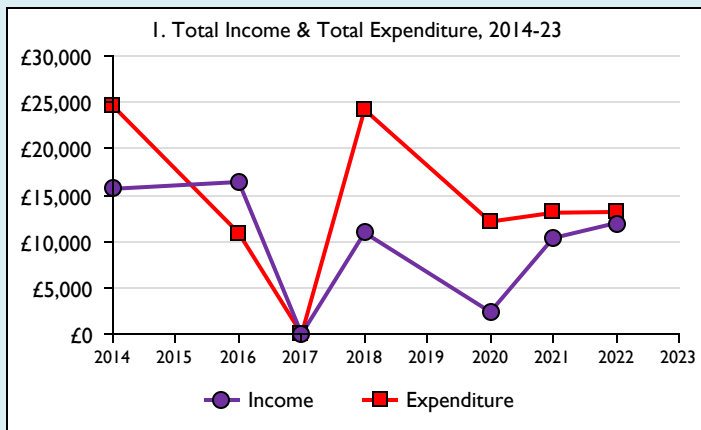

Finance Dashboard for the Parish of Turweston in the deanery of BUCKINGHAM

Weekly average planned giving per planned giver (2023)

Parish: missing
Diocese: £22.56

Number of churches in parish (2024): 1

Parish code: 270647

Notes & definitions

This dashboard contains figures as submitted by churches currently in the parish; gaps may be the result of missing returns.
 Graph 2 shows a detailed breakdown of the **Total giving** figure in graph 4.
 Graph 3: **Planned giving** = Tax efficient planned giving + Other planned giving; **Planned givers** = Tax efficient planned givers + Other planned givers.
 Graph 4 shows income other than grants and legacies.
 Graph 4: **Total giving** = Tax efficient planned giving + Other planned giving + Collections at services + All other giving, including special appeals.
 Graph 4: **Other income** = Dividends, interest, income from property + Any other income.
 Graph 5 shows expenditure other than capital expenditure.
 Graph 5: **Other expenditure** = Fund-raising activities + Mission and evangelism costs + Cost of trading + Other expenses.
 Graph 5: **Running expenses & utilities** also includes governance costs.
 Graphs 1-6: Unrestricted and Restricted amounts have been combined.
 For further definitions please see the guidance notes attached to the Return of Parish Finance:

Variations from year to year may be the result of changes in the number of churches that submitted returns, or changes in parish/benefice structure.

Number of churches included in returns: 2014 1; 2015 0; 2016 1; 2017 1; 2018 1; 2019 0; 2020 1; 2021 1; 2022 1; 2023 0.