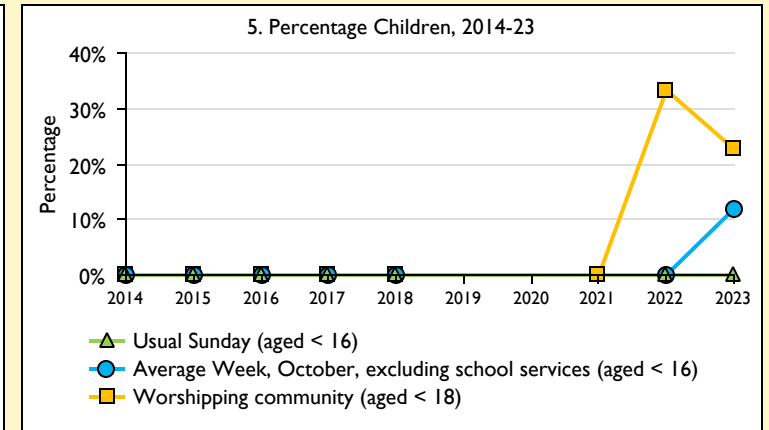

This dashboard contains figures as submitted by churches currently in the parish

Attendance statistics: taken from annual Statistics for Mission returns.
Average weekly attendance: attendance at Sunday and midweek church services & fresh expressions in October; Figs 1 & 5 do not include attendance at services for schools.
Easter: Easter Eve & Easter Day; **Christmas:** Christmas Eve & Christmas Day.
Baptisms: all baptisms & thanksgivings.
Marriages: marriages and services of prayer & dedication after civil marriages.
Funerals: those held in church & at crematoria/cemeteries.
Because of pandemic-related church closures, Easter figures were not collected in 2020.

Census data: taken from the 2021 national Census.
Deprivation statistics: IMD taken from the English Indices of Deprivation, published by the Ministry of Housing, Communities & Local Government, Sept 2019.
The above statistics have been mapped onto parish boundaries so are approximations.
For more information, see: <https://www.churchofengland.org/researchandstats>

Variations in attendance from year to year may be the result of changes in the number of churches that submitted returns, or changes in parish/benefice structure.

Number of churches included in returns: 2014 1;2015 1;2016 1;2017 1;2018 1;2019 0;2020 1;2021 1;2022 1;2023 1.

Produced by Data Services, Church House, Great Smith Street, London SW1P 3AZ. Date of production: 04/05/2024.

Every effort has been made to ensure that data are reliable. We would be pleased to be notified of any significant errors or omissions by email to statistics.unit@churchofengland.org

Follow us on Twitter:
@cofestats