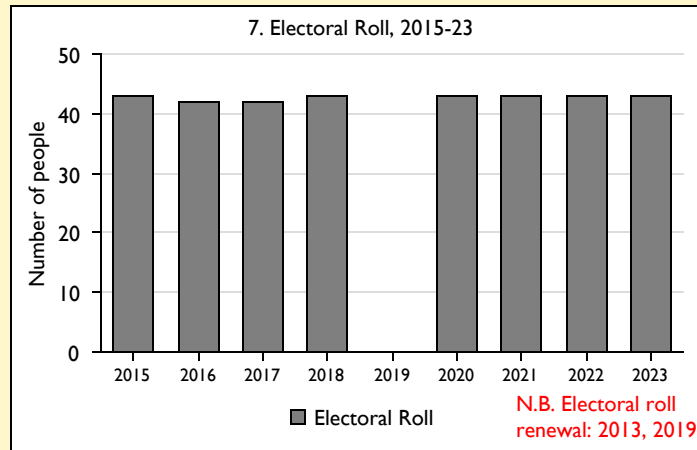

This dashboard contains figures as submitted by churches currently in the parish

Attendance statistics: taken from annual Statistics for Mission returns.
Average weekly attendance: attendance at Sunday and midweek church services & fresh expressions in October; Figs 1 & 5 do not include attendance at services for schools.
Easter: Easter Eve & Easter Day; **Christmas:** Christmas Eve & Christmas Day.
Baptisms: all baptisms & thanksgivings.
Marriages: marriages and services of prayer & dedication after civil marriages.
Funerals: those held in church & at crematoria/cemeteries.
Because of pandemic-related church closures, Easter figures were not collected in 2020.

Census data: taken from the 2021 national Census.
Deprivation statistics: IMD taken from the English Indices of Deprivation, published by the Ministry of Housing, Communities & Local Government, Sept 2019.
The above statistics have been mapped onto parish boundaries so are approximations.
For more information, see: <https://www.churchofengland.org/researchandstats>

Variations in attendance from year to year may be the result of changes in the number of churches that submitted returns, or changes in parish/benefice structure.

Number of churches included in returns: 2014 1;2015 1;2016 1;2017 1;2018 1;2019 0;2020 1;2021 1;2022 1;2023 1.

Produced by Data Services, Church House, Great Smith Street, London SW1P 3AZ. Date of production: 04/05/2024.

Every effort has been made to ensure that data are reliable. We would be pleased to be notified of any significant errors or omissions by email to statistics.unit@churchofengland.org

Follow us on Twitter:
@cofestats