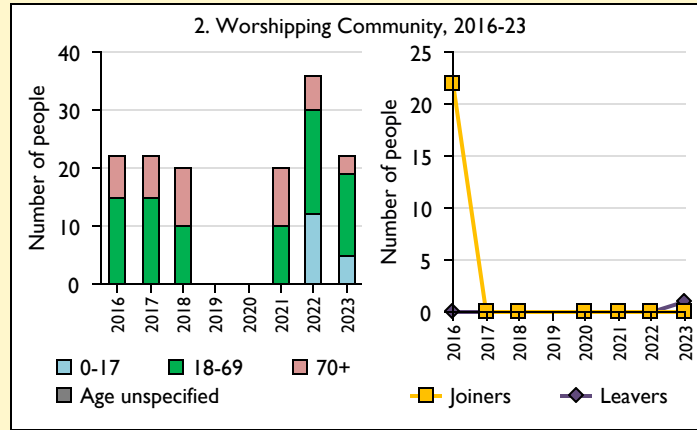

SfM Dashboard for the Parish of Addington in the deanery of CLAYDON

Parish Census and deprivation summary

Parish population (2021): 154

	Parish	Diocese	National
% aged 0-19	13%	24%	23%
% aged 20-44	34%	33%	33%
% aged 45-69	44%	30%	31%
% aged 70 & over	10%	12%	14%
% Christian	60%	45%	46%
% non-Christian religion	6%	13%	11%