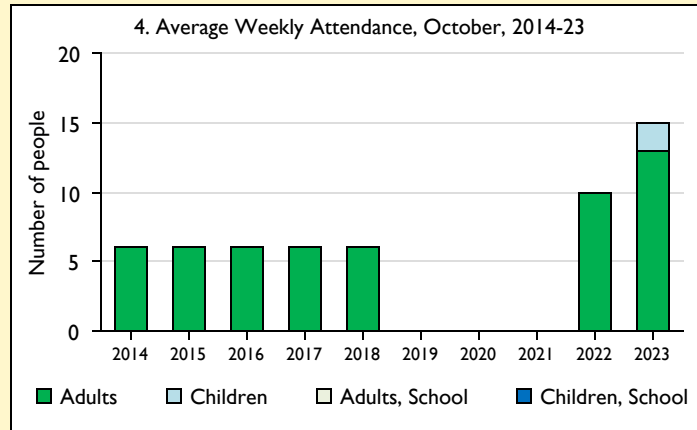

Number of churches in parish (2024): 1 **Parish Code: 270680**