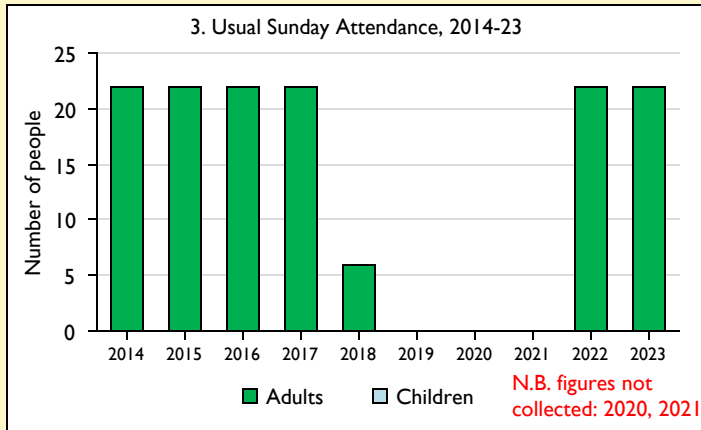

Number of churches in parish (2024): 1 **Parish Code: 270680**