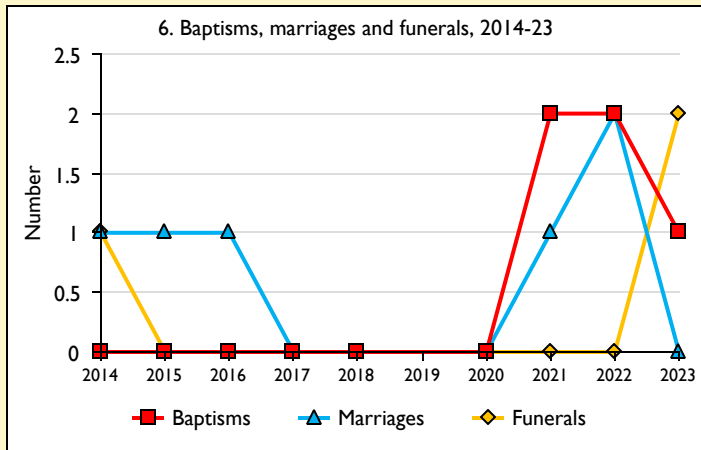

This dashboard contains figures as submitted by churches currently in the parish

Attendance statistics: taken from annual Statistics for Mission returns.
Average weekly attendance: attendance at Sunday and midweek church services & fresh expressions in October; Figs 1 & 5 do not include attendance at services for schools.
Easter: Easter Eve & Easter Day; **Christmas:** Christmas Eve & Christmas Day.
Baptisms: all baptisms & thanksgivings.
Marriages: marriages and services of prayer & dedication after civil marriages.
Funerals: those held in church & at crematoria/cemeteries.
Because of pandemic-related church closures, Easter figures were not collected in 2020.

Census data: taken from the 2021 national Census.
Deprivation statistics: IMD taken from the English Indices of Deprivation, published by the Ministry of Housing, Communities & Local Government, Sept 2019.
The above statistics have been mapped onto parish boundaries so are approximations.
For more information, see: <https://www.churchofengland.org/researchandstats>

Variations in attendance from year to year may be the result of changes in the number of churches that submitted returns, or changes in parish/benefice structure.

Number of churches included in returns: 2014 1;2015 1;2016 1;2017 1;2018 1;2019 0;2020 1;2021 1;2022 1;2023 1.

Produced by Data Services, Church House, Great Smith Street, London SW1P 3AZ. Date of production: 04/05/2024.

Every effort has been made to ensure that data are reliable. We would be pleased to be notified of any significant errors or omissions by email to statistics.unit@churchofengland.org

Follow us on Twitter:
@cofestats