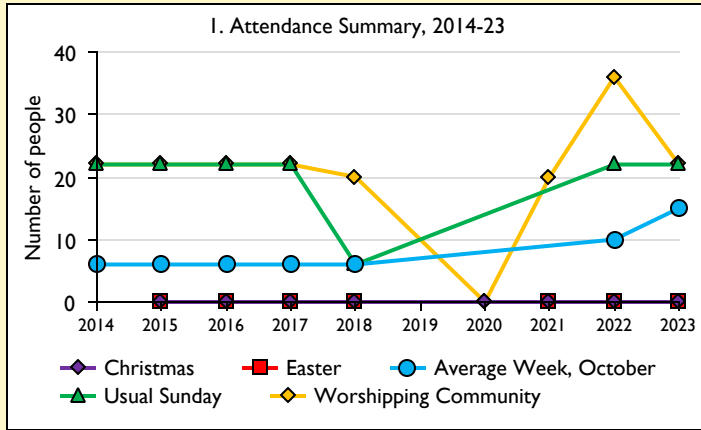

SfM Dashboard for the Parish of Addington in the deanery of CLAYDON

Parish Census and deprivation summary

Parish population (2021): 154

	Parish	Diocese	National
% aged 0-19	13%	24%	23%
% aged 20-44	34%	33%	33%
% aged 45-69	44%	30%	31%
% aged 70 & over	10%	12%	14%
% Christian	60%	45%	46%
% non-Christian religion	6%	13%	11%

Parish deprivation rank (IMD 2019): 10033
(1=most deprived parish in the Church of England, 12,239=least deprived)

For more detailed census & deprivation info: see <http://arcg.is/1RaS4CS>
<https://www.churchofengland.org/researchandstats> and
<http://www2.cuf.org.uk/poverty-england/poverty-map>