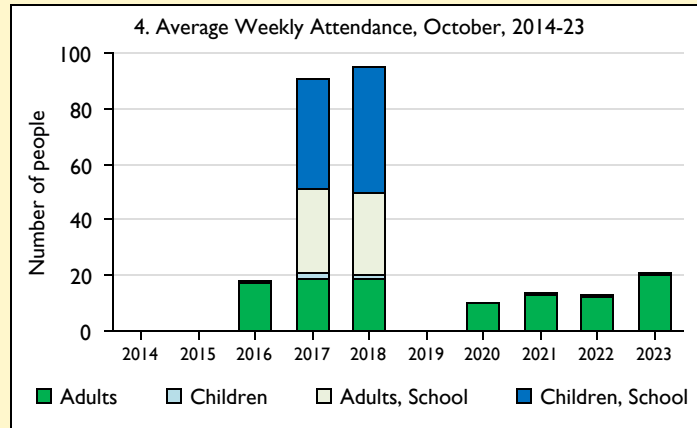

This dashboard contains figures as submitted by churches currently in the parish

Attendance statistics: taken from annual Statistics for Mission returns.
Average weekly attendance: attendance at Sunday and midweek church services & fresh expressions in October; Figs 1 & 5 do not include attendance at services for schools.
Easter: Easter Eve & Easter Day; Christmas: Christmas Eve & Christmas Day.
Baptisms: all baptisms & thanksgivings.
Marriages: marriages and services of prayer & dedication after civil marriages.
Funerals: those held in church & at crematoria/cemeteries.
Because of pandemic-related church closures, Easter figures were not collected in 2020.

Census data: taken from the 2021 national Census.
Deprivation statistics: IMD taken from the English Indices of Deprivation, published by the Ministry of Housing, Communities & Local Government, Sept 2019.
The above statistics have been mapped onto parish boundaries so are approximations.
For more information, see: <https://www.churchofengland.org/researchandstats>

Variations in attendance from year to year may be the result of changes in the number of churches that submitted returns, or changes in parish/benefice structure.

Number of churches included in returns: 2014 0;2015 0;2016 1;2017 1;2018 1;2019 0;2020 1;2021 1;2022 1;2023 1.

Produced by Data Services, Church House, Great Smith Street, London SW1P 3AZ. Date of production: 04/05/2024.

Every effort has been made to ensure that data are reliable. We would be pleased to be notified of any significant errors or omissions by email to statistics.unit@churchofengland.org

Follow us on Twitter:
@cofestats