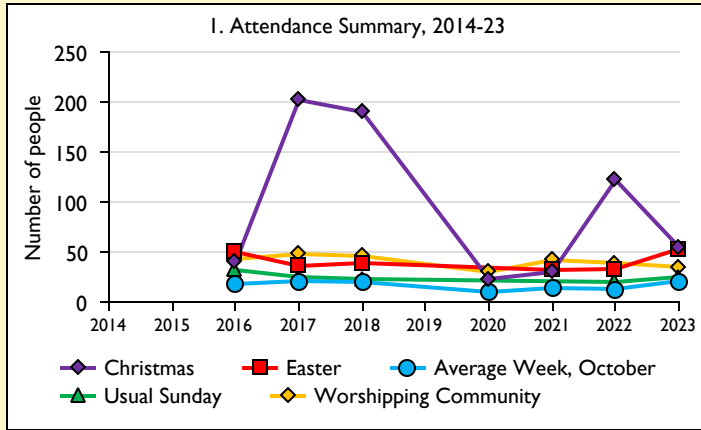

SfM Dashboard for the Parish of Cropredy in the deanery of DEDDINGTON

Parish Census and deprivation summary

Parish population (2021): 751

	Parish	Diocese	National
% aged 0-19	18%	24%	23%
% aged 20-44	20%	33%	33%
% aged 45-69	42%	30%	31%
% aged 70 & over	21%	12%	14%
% Christian	56%	45%	46%
% non-Christian religion	3%	13%	11%