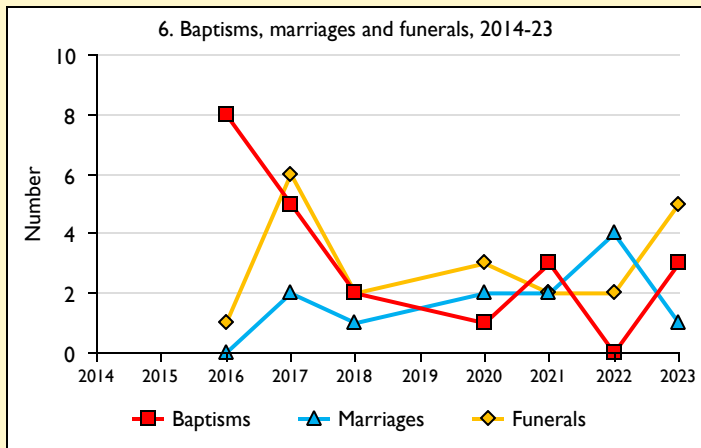

This dashboard contains figures as submitted by churches currently in the parish

Attendance statistics: taken from annual Statistics for Mission returns.
Average weekly attendance: attendance at Sunday and midweek church services & fresh expressions in October; Figs 1 & 5 do not include attendance at services for schools.
Easter: Easter Eve & Easter Day; Christmas: Christmas Eve & Christmas Day.
Baptisms: all baptisms & thanksgivings.
Marriages: marriages and services of prayer & dedication after civil marriages.
Funerals: those held in church & at crematoria/cemeteries.
Because of pandemic-related church closures, Easter figures were not collected in 2020.

Census data: taken from the 2021 national Census.
Deprivation statistics: IMD taken from the English Indices of Deprivation, published by the Ministry of Housing, Communities & Local Government, Sept 2019.
The above statistics have been mapped onto parish boundaries so are approximations.
For more information, see: <https://www.churchofengland.org/researchandstats>

Variations in attendance from year to year may be the result of changes in the number of churches that submitted returns, or changes in parish/benefice structure.

Number of churches included in returns: 2014 0;2015 0;2016 1;2017 1;2018 1;2019 0;2020 1;2021 1;2022 1;2023 1.

Produced by Data Services, Church House, Great Smith Street, London SW1P 3AZ. Date of production: 04/05/2024.

Every effort has been made to ensure that data are reliable. We would be pleased to be notified of any significant errors or omissions by email to statistics.unit@churchofengland.org

Follow us on Twitter:
@cofestats