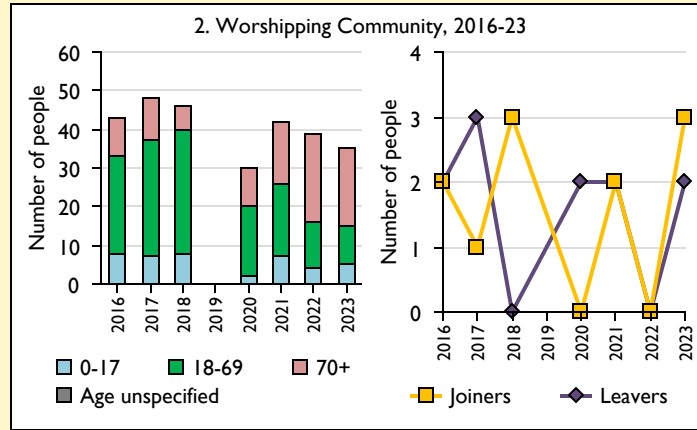

SfM Dashboard for the Parish of Cropredy in the deanery of DEDDINGTON

Parish Census and deprivation summary

Parish population (2021): 751

	Parish	Diocese	National
% aged 0-19	18%	24%	23%
% aged 20-44	20%	33%	33%
% aged 45-69	42%	30%	31%
% aged 70 & over	21%	12%	14%
% Christian	56%	45%	46%
% non-Christian religion	3%	13%	11%