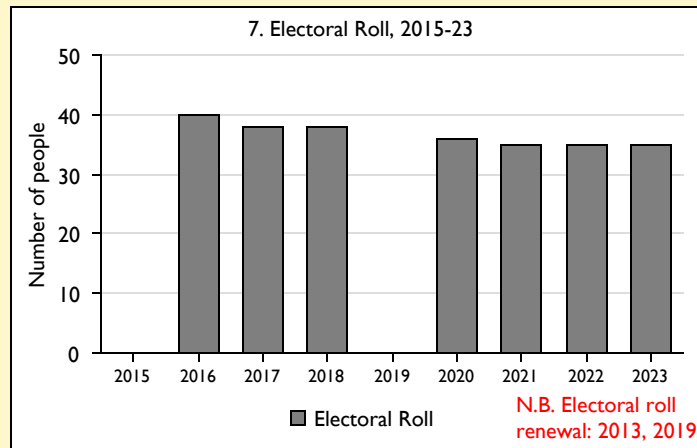

This dashboard contains figures as submitted by churches currently in the parish

Attendance statistics: taken from annual Statistics for Mission returns.
Average weekly attendance: attendance at Sunday and midweek church services & fresh expressions in October; Figs 1 & 5 do not include attendance at services for schools.
Easter: Easter Eve & Easter Day; Christmas: Christmas Eve & Christmas Day.
Baptisms: all baptisms & thanksgivings.
Marriages: marriages and services of prayer & dedication after civil marriages.
Funerals: those held in church & at crematoria/cemeteries.
Because of pandemic-related church closures, Easter figures were not collected in 2020.

Census data: taken from the 2021 national Census.
Deprivation statistics: IMD taken from the English Indices of Deprivation, published by the Ministry of Housing, Communities & Local Government, Sept 2019.
The above statistics have been mapped onto parish boundaries so are approximations.
For more information, see: <https://www.churchofengland.org/researchandstats>

Variations in attendance from year to year may be the result of changes in the number of churches that submitted returns, or changes in parish/benefice structure.

Number of churches included in returns: 2014 0;2015 0;2016 1;2017 1;2018 1;2019 0;2020 1;2021 1;2022 1;2023 1.

Produced by Data Services, Church House, Great Smith Street, London SW1P 3AZ. Date of production: 04/05/2024.

Every effort has been made to ensure that data are reliable. We would be pleased to be notified of any significant errors or omissions by email to statistics.unit@churchofengland.org

Follow us on Twitter:
@cofestats