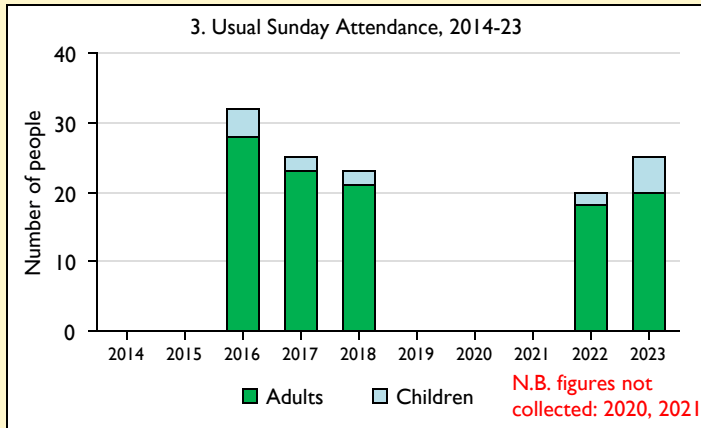

This dashboard contains figures as submitted by churches currently in the parish

Attendance statistics: taken from annual Statistics for Mission returns.
Average weekly attendance: attendance at Sunday and midweek church services & fresh expressions in October; Figs 1 & 5 do not include attendance at services for schools.
Easter: Easter Eve & Easter Day; Christmas: Christmas Eve & Christmas Day.
Baptisms: all baptisms & thanksgivings.
Marriages: marriages and services of prayer & dedication after civil marriages.
Funerals: those held in church & at crematoria/cemeteries.
Because of pandemic-related church closures, Easter figures were not collected in 2020.

Census data: taken from the 2021 national Census.
Deprivation statistics: IMD taken from the English Indices of Deprivation, published by the Ministry of Housing, Communities & Local Government, Sept 2019.
The above statistics have been mapped onto parish boundaries so are approximations.
For more information, see: <https://www.churchofengland.org/researchandstats>

Variations in attendance from year to year may be the result of changes in the number of churches that submitted returns, or changes in parish/benefice structure.

Number of churches included in returns: 2014 0;2015 0;2016 1;2017 1;2018 1;2019 0;2020 1;2021 1;2022 1;2023 1.

Produced by Data Services, Church House, Great Smith Street, London SW1P 3AZ. Date of production: 04/05/2024.

Every effort has been made to ensure that data are reliable. We would be pleased to be notified of any significant errors or omissions by email to statistics.unit@churchofengland.org

Follow us on Twitter:
@cofestats