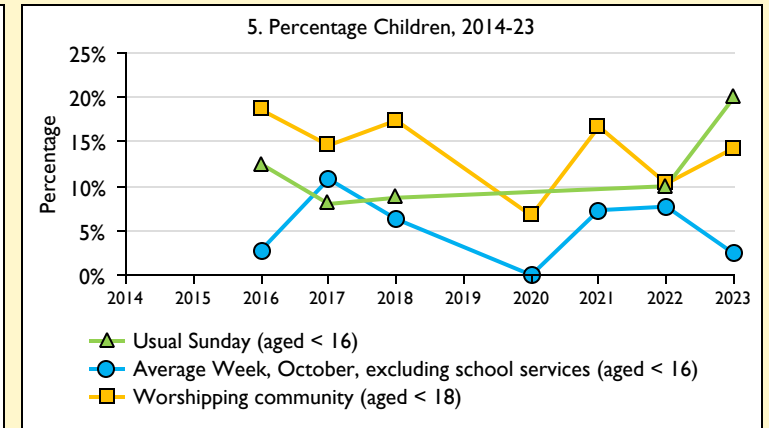

This dashboard contains figures as submitted by churches currently in the parish

Attendance statistics: taken from annual Statistics for Mission returns.
Average weekly attendance: attendance at Sunday and midweek church services & fresh expressions in October; Figs 1 & 5 do not include attendance at services for schools.
Easter: Easter Eve & Easter Day; Christmas: Christmas Eve & Christmas Day.
Baptisms: all baptisms & thanksgivings.
Marriages: marriages and services of prayer & dedication after civil marriages.
Funerals: those held in church & at crematoria/cemeteries.
Because of pandemic-related church closures, Easter figures were not collected in 2020.

Census data: taken from the 2021 national Census.
Deprivation statistics: IMD taken from the English Indices of Deprivation, published by the Ministry of Housing, Communities & Local Government, Sept 2019.
The above statistics have been mapped onto parish boundaries so are approximations.
For more information, see: <https://www.churchofengland.org/researchandstats>

Variations in attendance from year to year may be the result of changes in the number of churches that submitted returns, or changes in parish/benefice structure.

Number of churches included in returns: 2014 0;2015 0;2016 1;2017 1;2018 1;2019 0;2020 1;2021 1;2022 1;2023 1.

Produced by Data Services, Church House, Great Smith Street, London SW1P 3AZ. Date of production: 04/05/2024.

Every effort has been made to ensure that data are reliable. We would be pleased to be notified of any significant errors or omissions by email to statistics.unit@churchofengland.org

Follow us on Twitter:
@cofestats